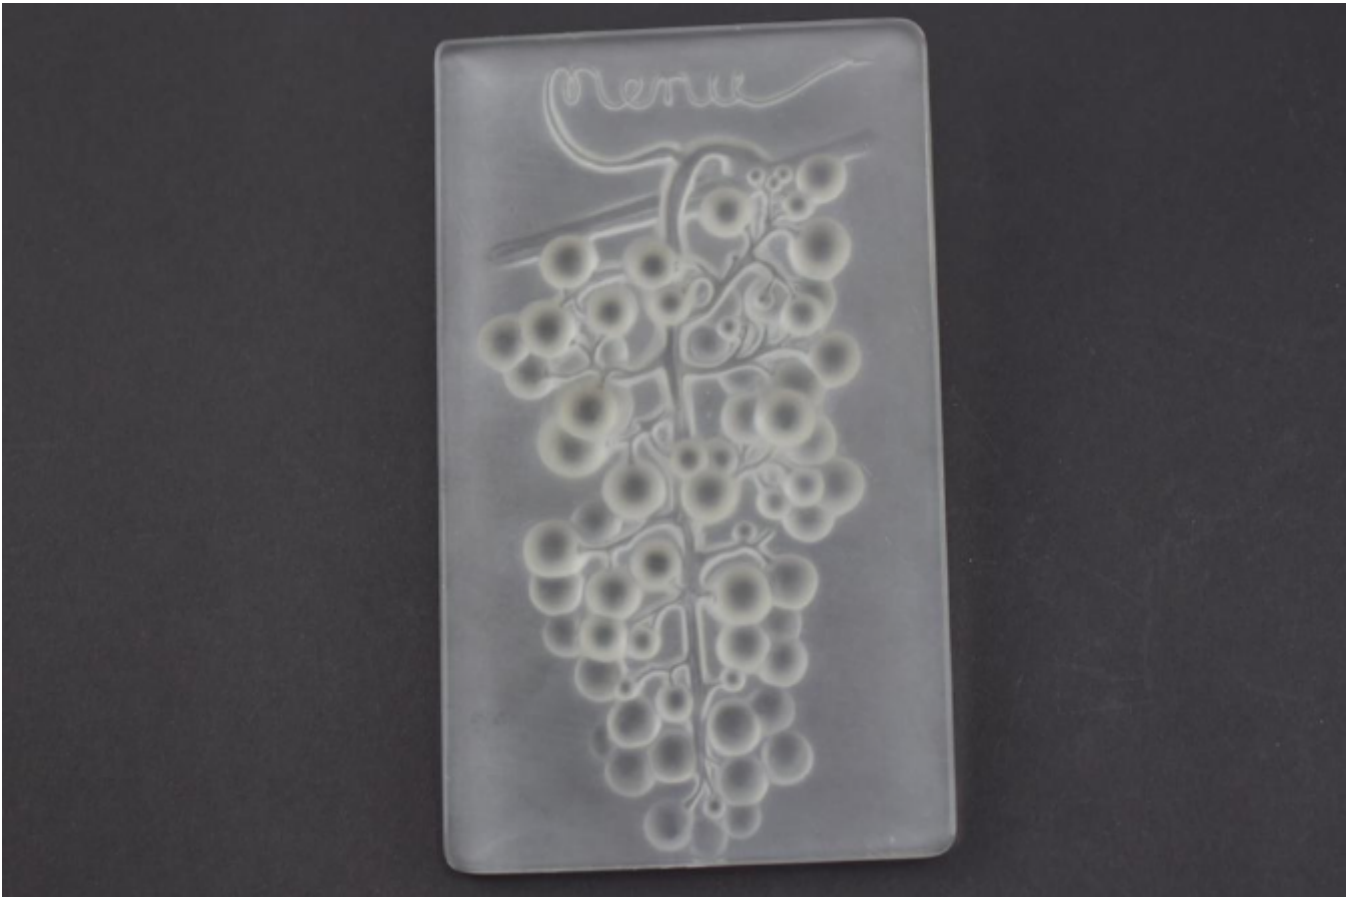

Rene Lalique menu Raisin Chasselas

Sold

REF: 1672

Height: 15 cm (5.9")

Width: 8.8 cm (3.5")

Description

Rene Lalique individual glass menu

Relief moulded design of a bunch of grapes ,designed to sit relief side down to so that the smooth side can be written upon

Marcihac page ref 780

introduced in 1924

model number 3476

Engraved R Lalique France and moulded R Lalique

The condition is very good with no damage or faults