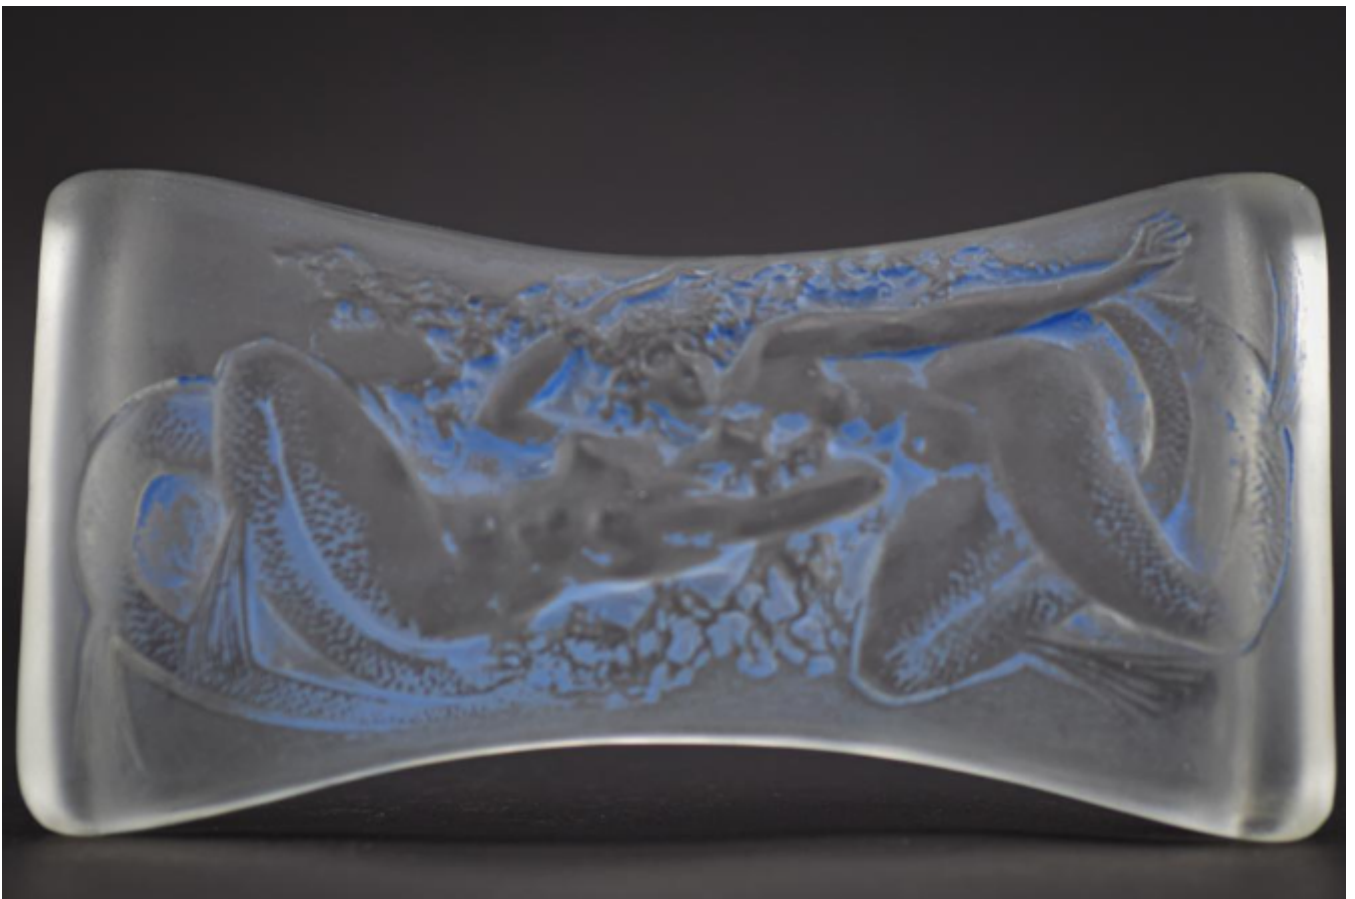

Rene Lalique Ink Blotter Deux Sirenes Couchees Face A Face  
Rene Lalique

Sold

REF: 1346

Width: 16.8 cm (6.6")

### Description

Rene Lalique Ink Blotter Deux Sirenes Couchees Face A Face  
Clear and frosted glass highlighted with blue patina  
Moulded mark R Lalique  
The condition is excellent with no damage or faults