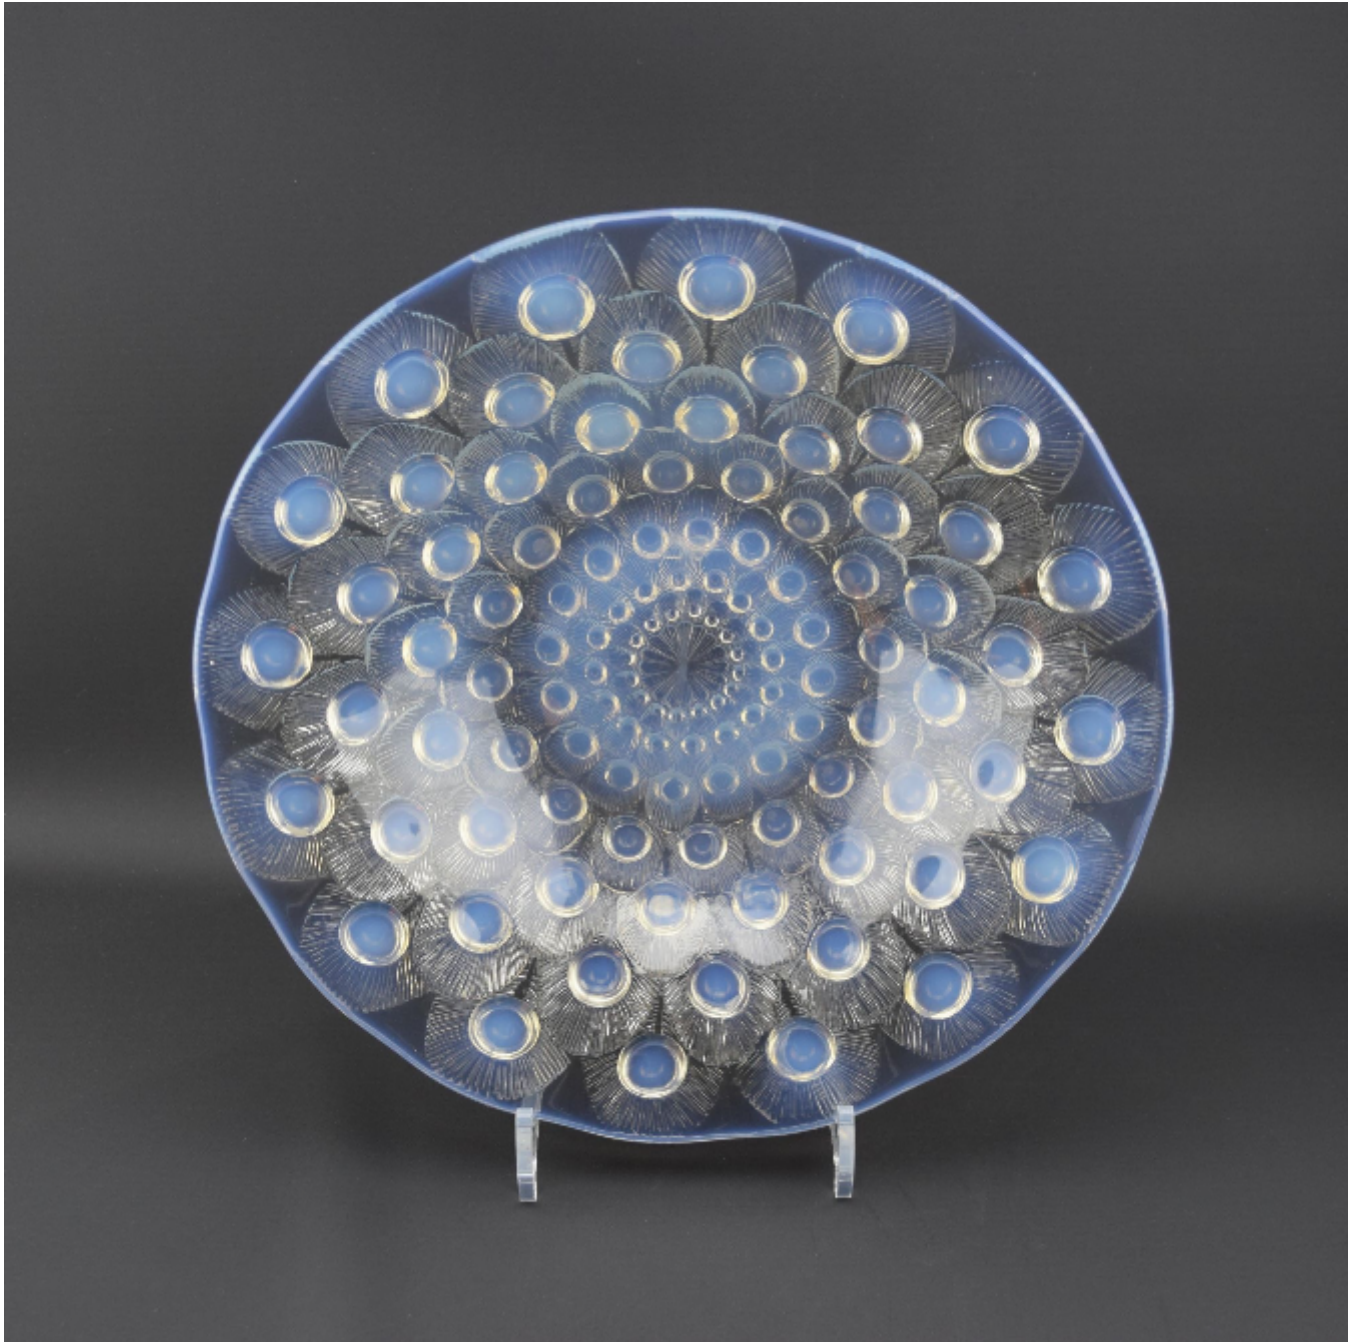

Rene Lalique opalescent Plume de Paon Coupe ouverte
Rene Lalique

£1,195

REF: 2673

Height: 5.5 cm (2.2")

Diameter: 29.5 cm (11.6")

Description

Striking Peacock feather design shallow bowl with a nice strength of opalescence

Marcilhac page ref 304

Model 10-377

Introduced in 1932

Engraved to the centre R Lalique France

The condition is very good with no damage or faults. There are a few light scratches to the base of the bowl, nothing off putting or detrimental