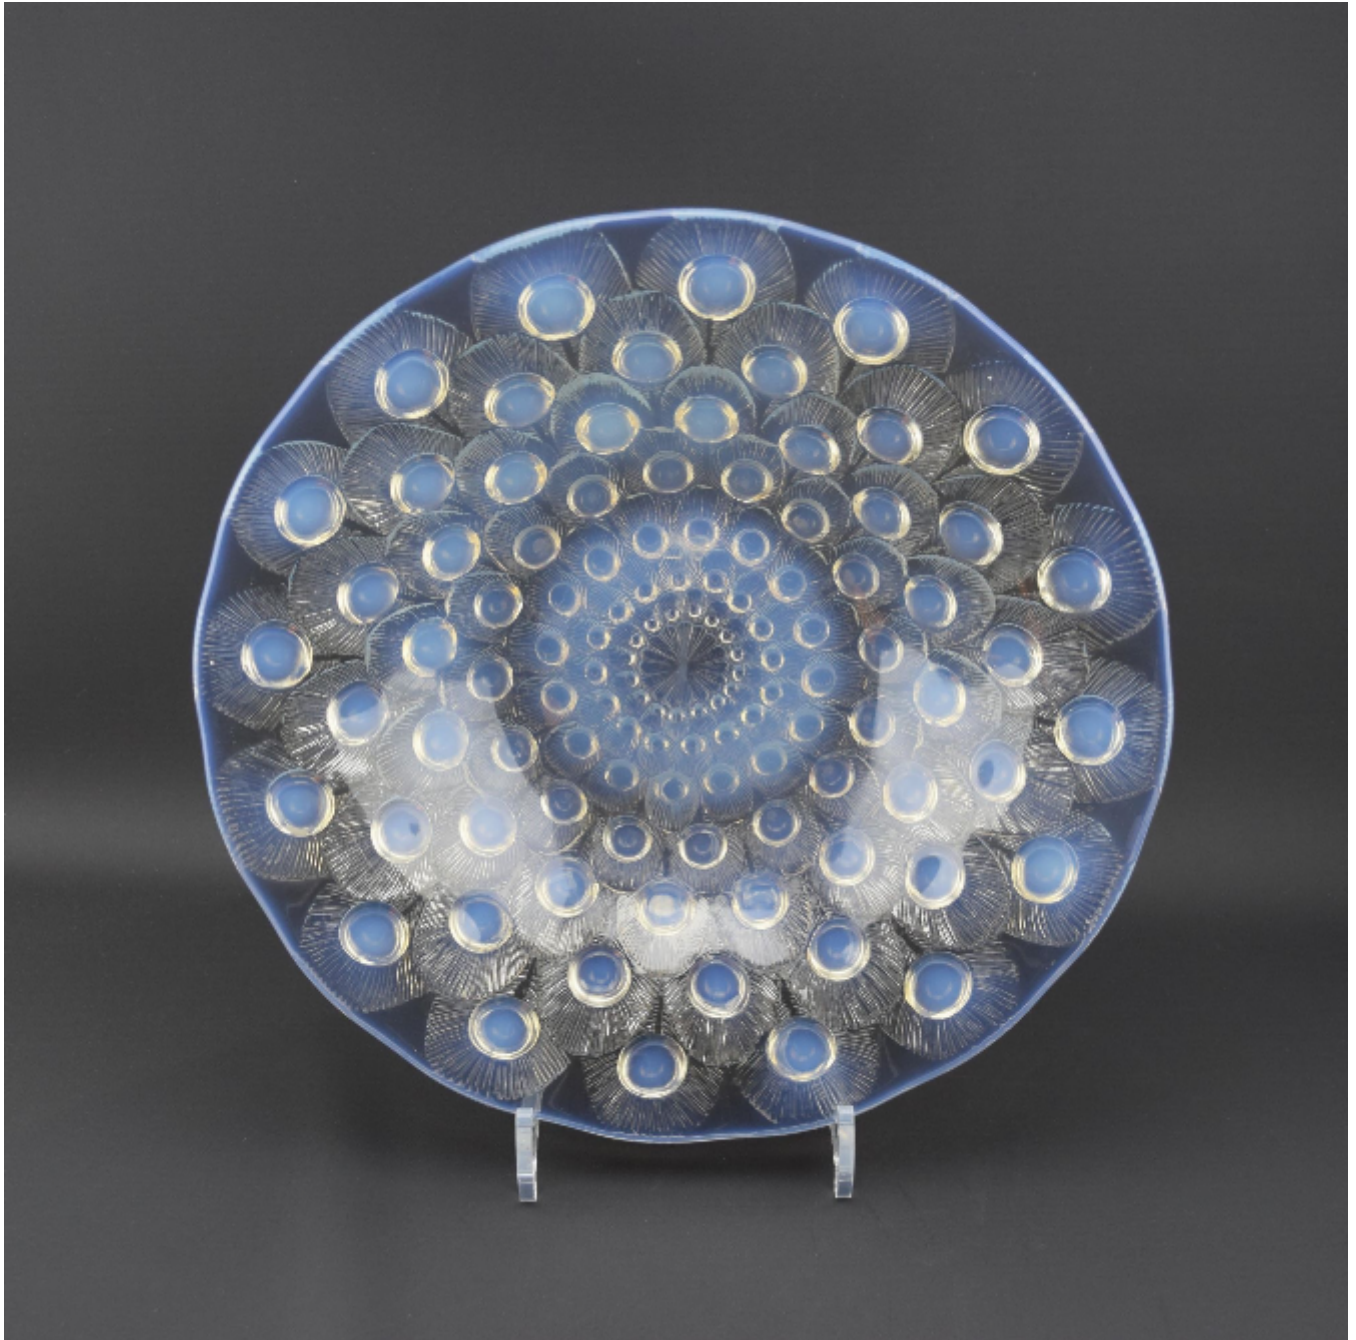

Rene Lalique opalescent Plume de Paon Coupe ouverte
Rene Lalique

£1,195

REF: 2673

Height: 5.5 cm (2.2")

Diameter: 29.5 cm (11.6")

Description

Striking Peacock feather design shallow bowl with a nice strength of opalescence

Marcilhac page ref 304

Model 10-377

Introduced in 1932

Engraved to the centre R Lalique France

The condition is very good with no damage or faults. There are a few light scratches to the base of the bowl, nothing off putting or detrimental