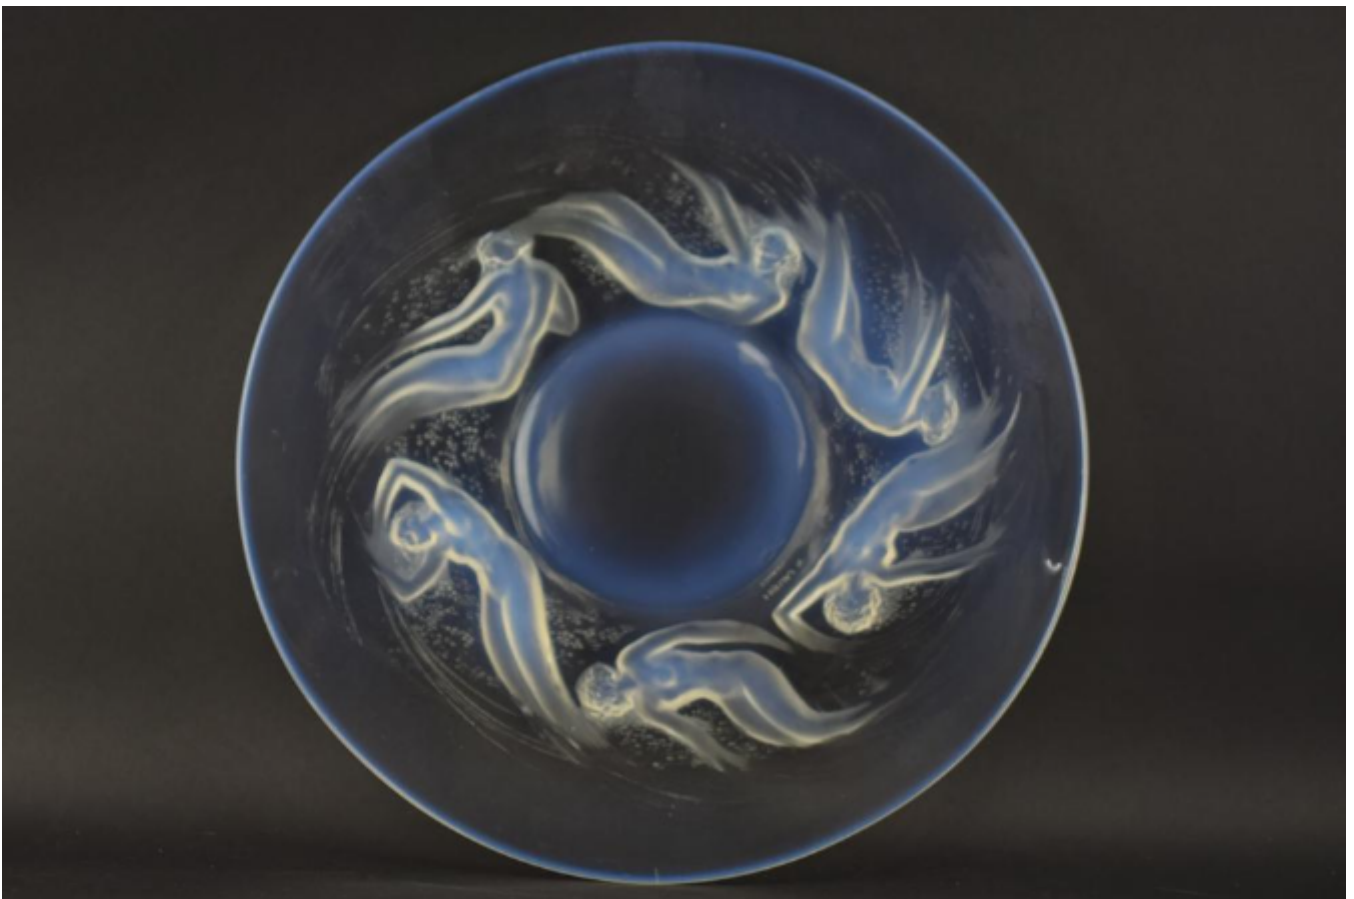

Rene Lalique opalescent Ondines plate
Rene Lalique

Sold

REF: 1199

Diameter: 27.5 cm (10.8")

Description

Rene Lalique Ondines plate

A nice example of this ever popular plate

Introduced in 1921

Marcilhac page ref: 699

Excellent condition with no damage

The plate is slightly misshaped which is quite common with this design

Wheel cut mark alone with the model number 3003