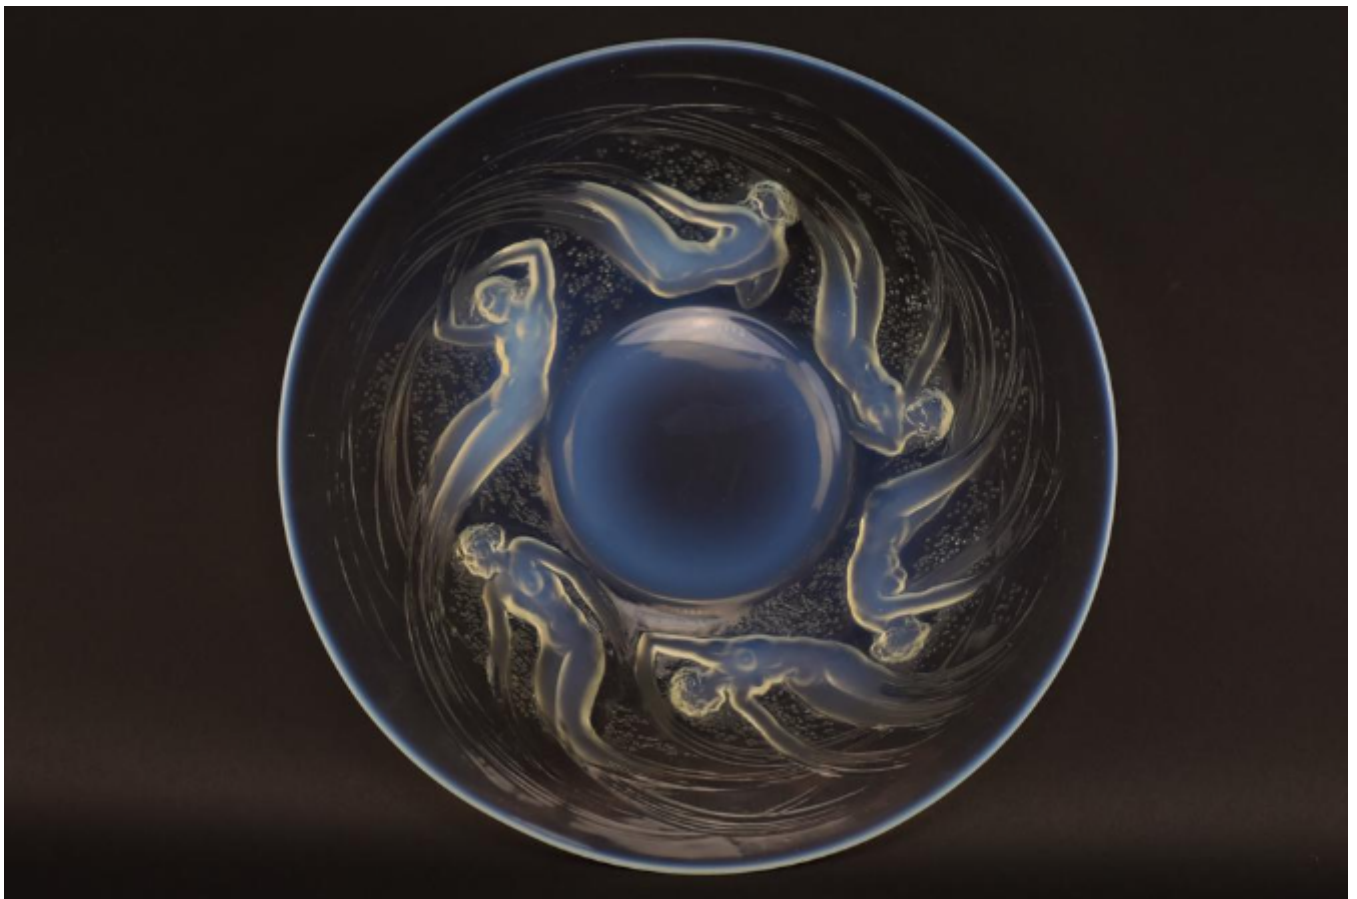

Rene lalique opalescent Ondines plate
Rene Lalique

Sold

REF: 1084

Height: 27.5 cm (10.8")

Description

Rene Lalique opalescent Ondines plate

A really beautiful example in excellent condition having a strong opalescent rim and well detailed figures

Marcilhac page ref: 699

Introduced in 1921

Model number 3003

Wheel cut mark R Lalique France and engraved with the model number 3003