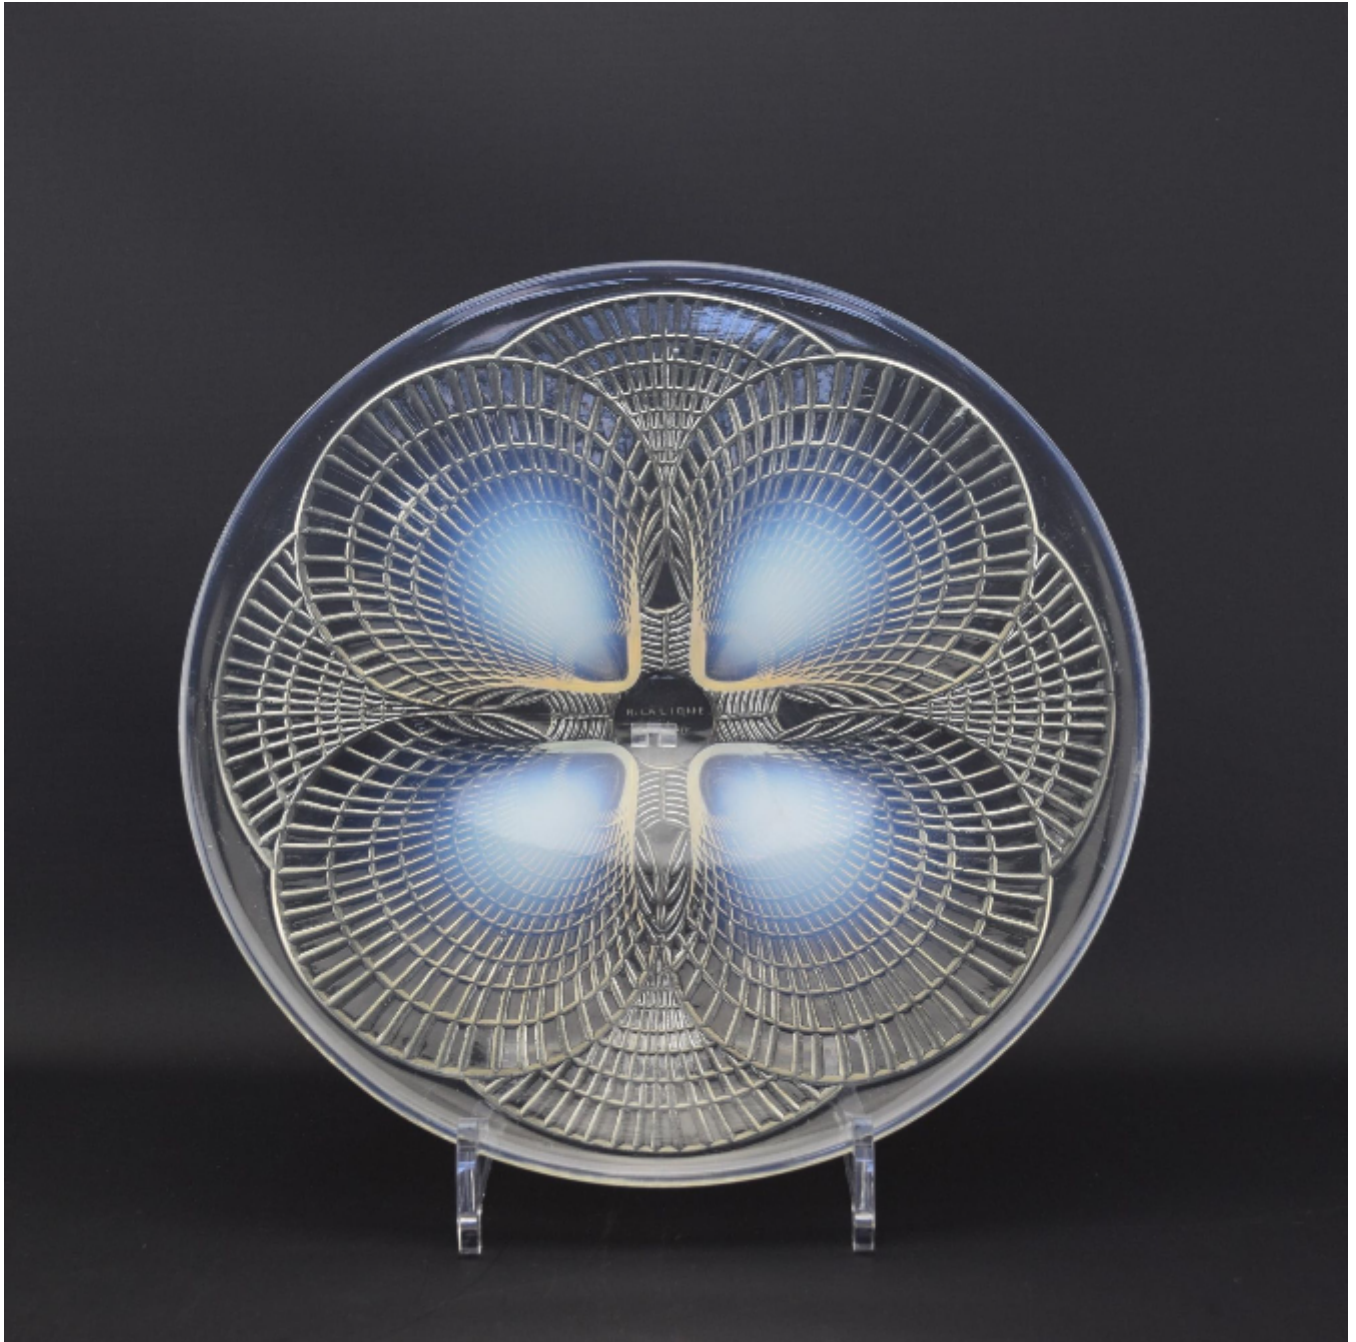

Rene Lalique opalescent coquilles plate no2

Rene Lalique

£495

REF: 2875

Diameter: 26.7 cm (10.5")

### Description

R Lalique opalescent coquilles plate no2

Wheel cut mark R Lalique France and numbered 3010

C1924

Marilhac page Ref: 701

model No 3010

The condition is very good, a few light scratches nothing off putting or detrimental