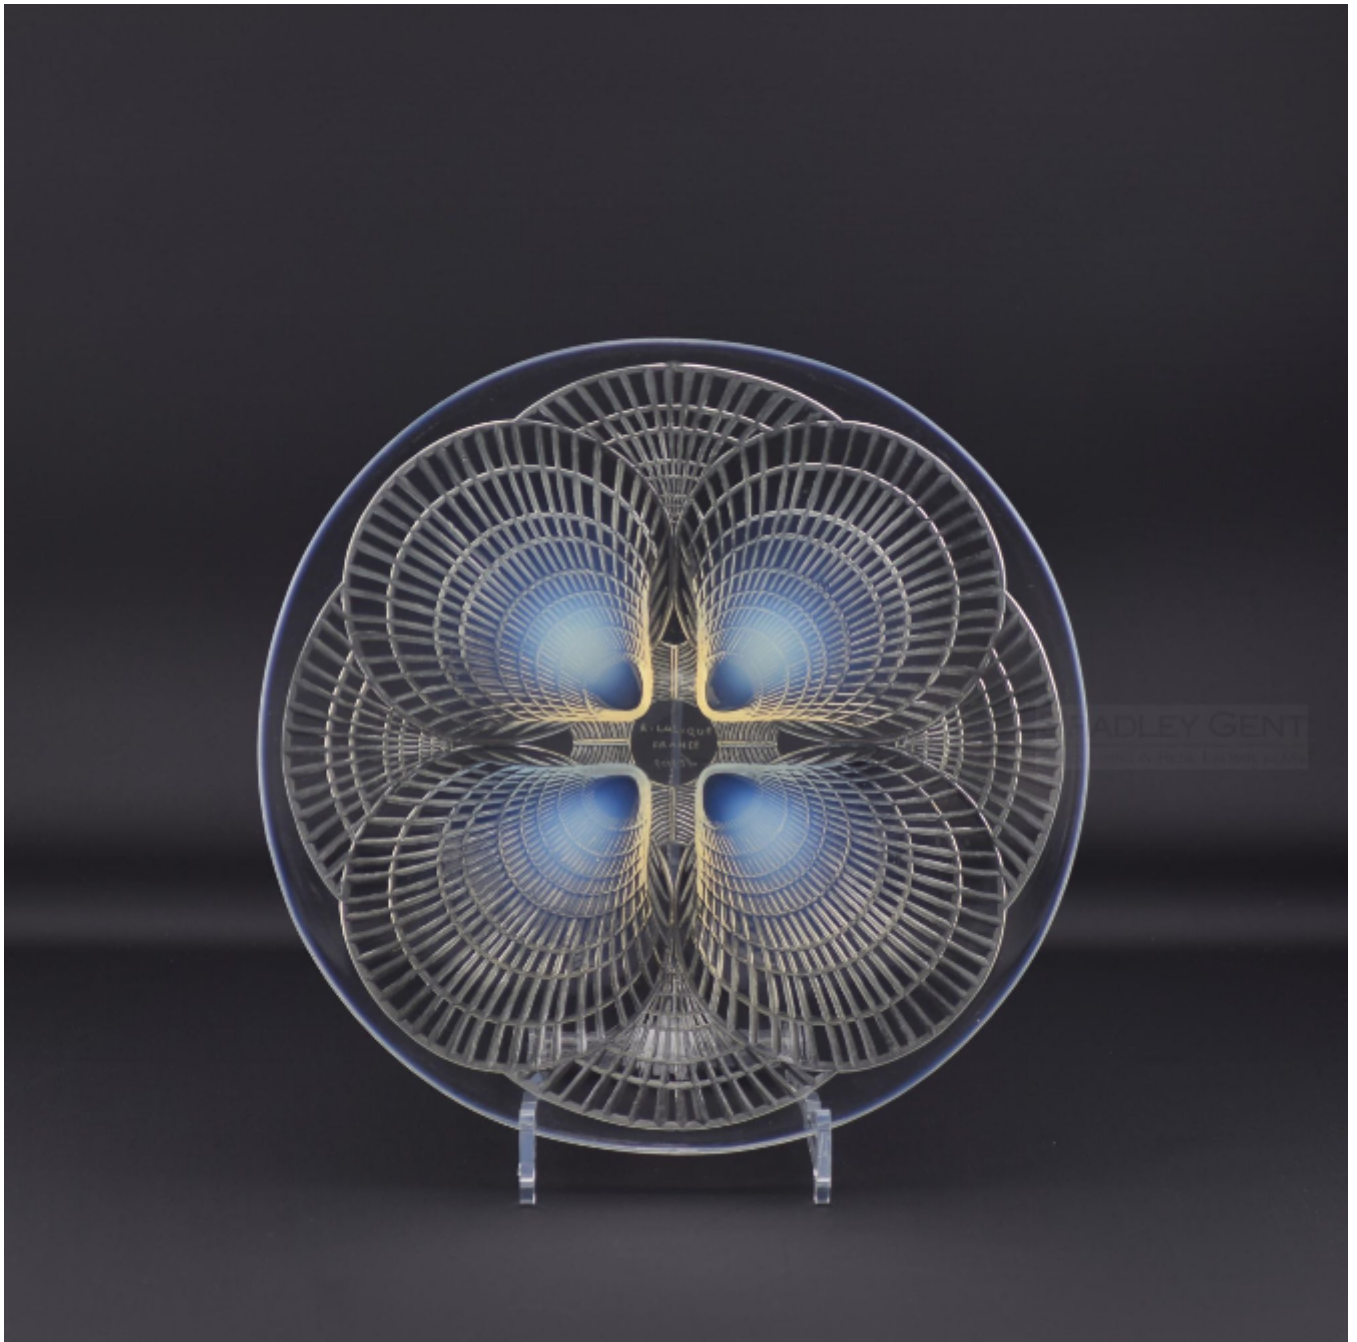

Rene Lalique opalescent coquilles no1 Plate
Rene Lalique

Sold

REF: 2318

Diameter: 30 cm (11.8")

Description

The largest size of the coquilles plates with a nice opalescence to the centre shells and to the rim
Wheel cut mark to the centre along with an engraved model number 3009
Marcilhac page 701
Model No 3009
Introduced in 1924
The condition is excellent with no damage
A very nice example