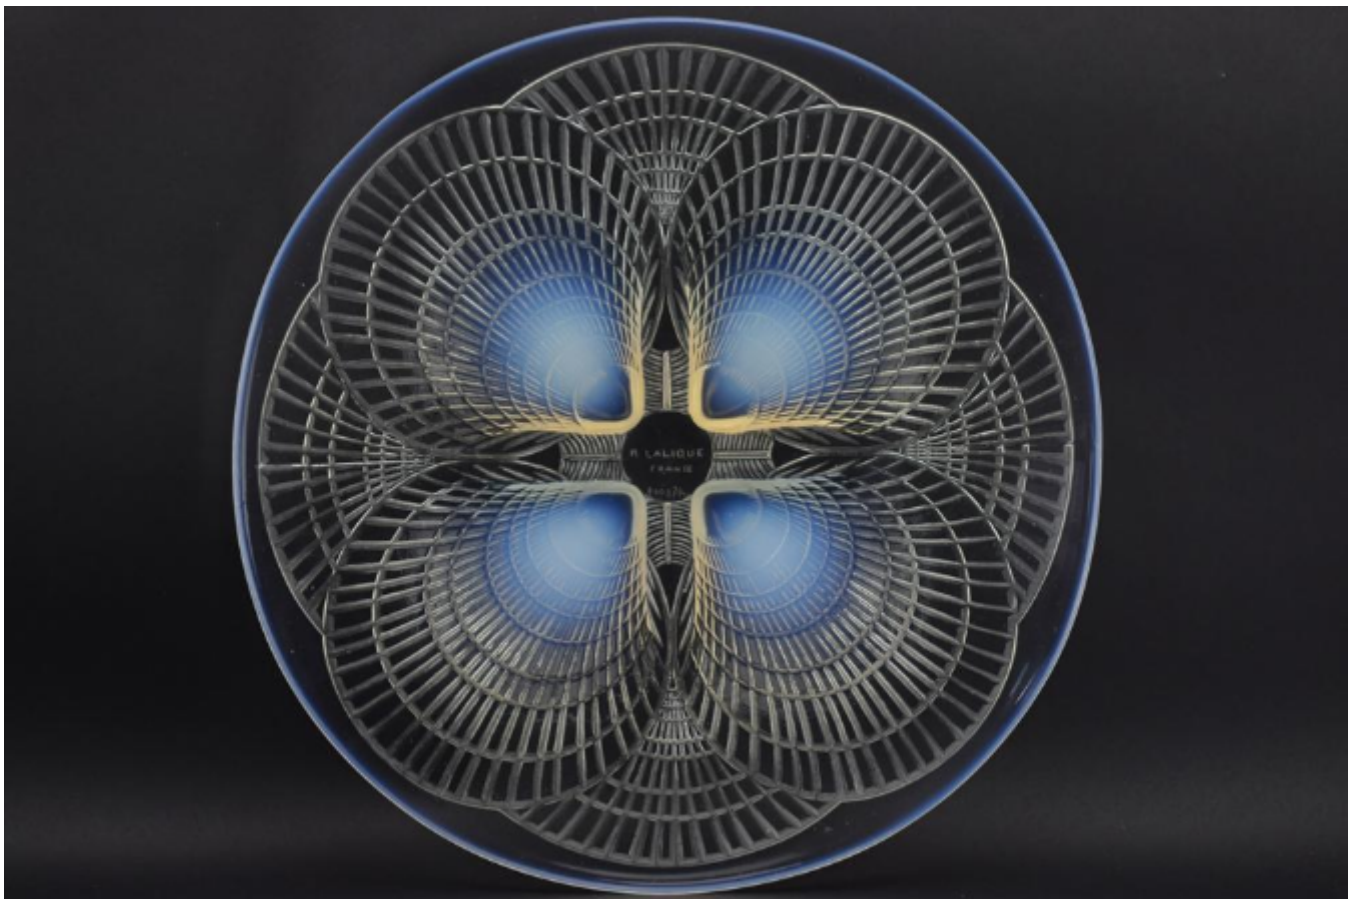

Rene Lalique opalescent coquilles no1 plate  
Rene Lalique

Sold

REF: 1910

Diameter: 29.5 cm (11.6")

## Description

The largest size of the coquilles plates with a nice concentrated opalescence to the centre shells and to the rim

Wheel cut mark to the centre along with an engraved model number 3009

Marcilhac page 701

Model No 3009

Introduced in 1924

The condition is excellent, no damage or scratches