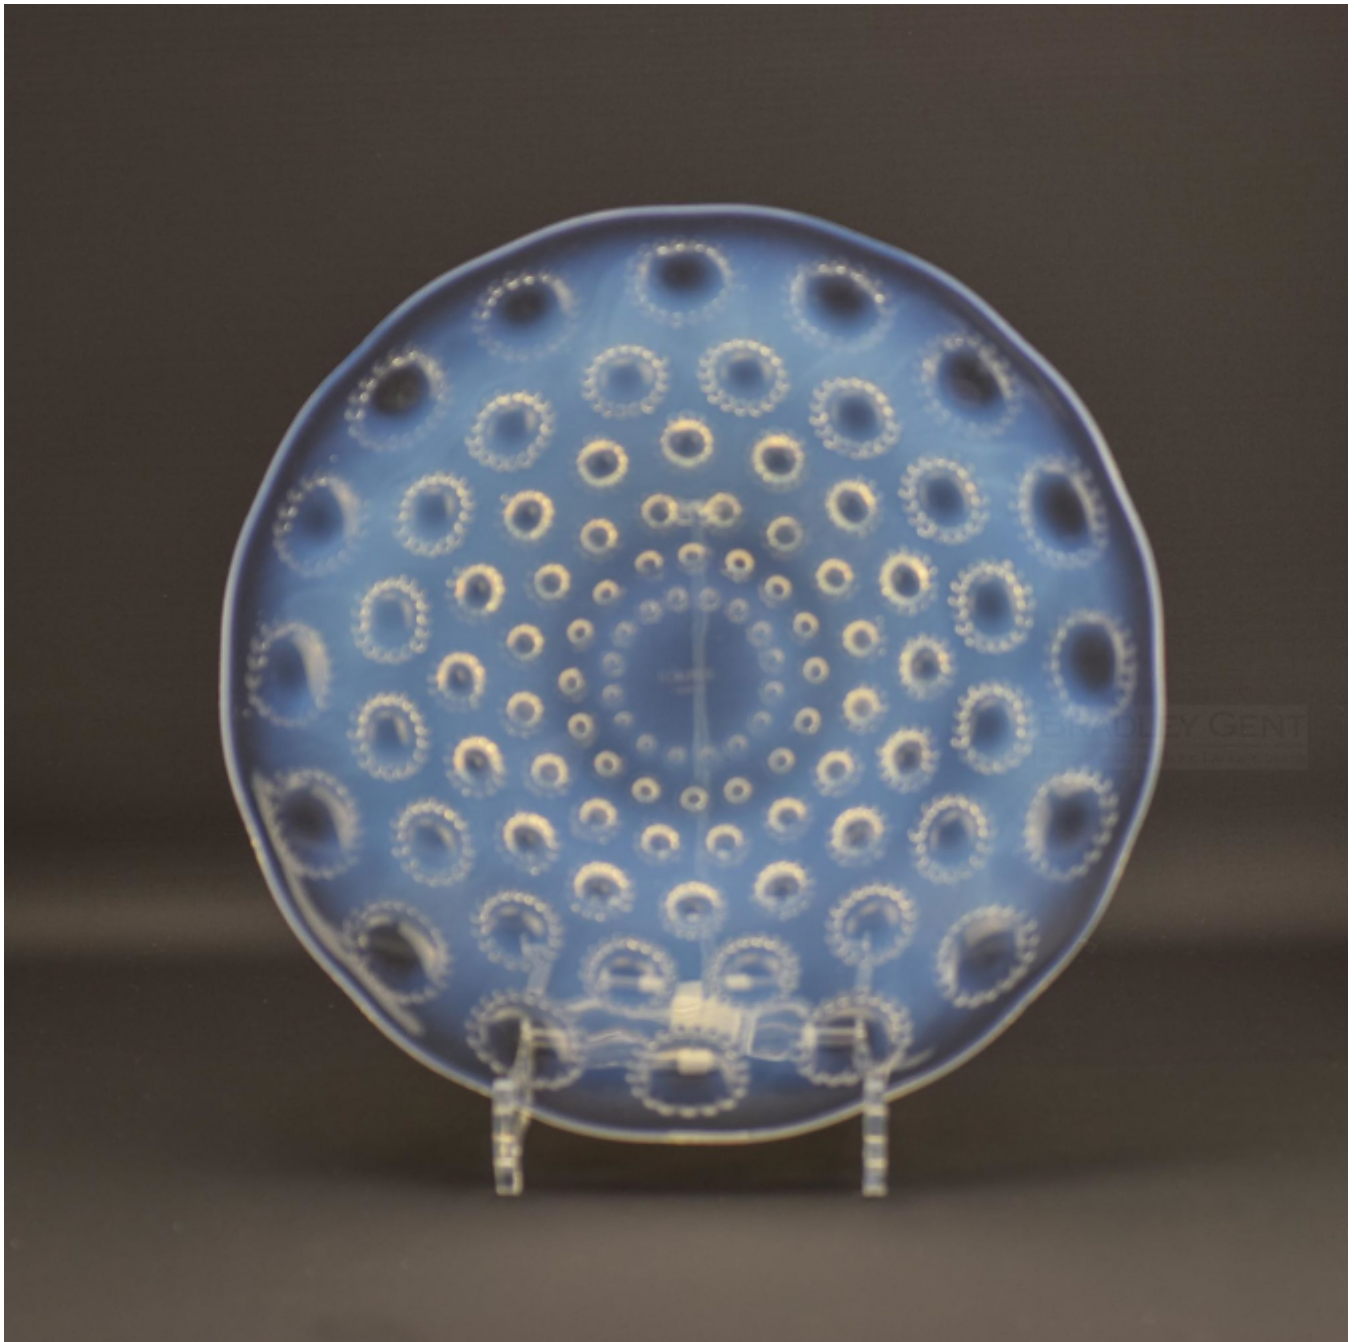

Rene Lalique opalescent Asters plate
Rene Lalique

Sold

REF: 2178

Width: 27.4 cm (10.8")

Description

Rene Lalique Asters opalescent plate No2

Marcilhac page ref 722

Model 10-3039

Introduced in 1935

The condition is excellent.

There is no damage, scratches or faults.

Stenciled mark to the centre R Lalique France