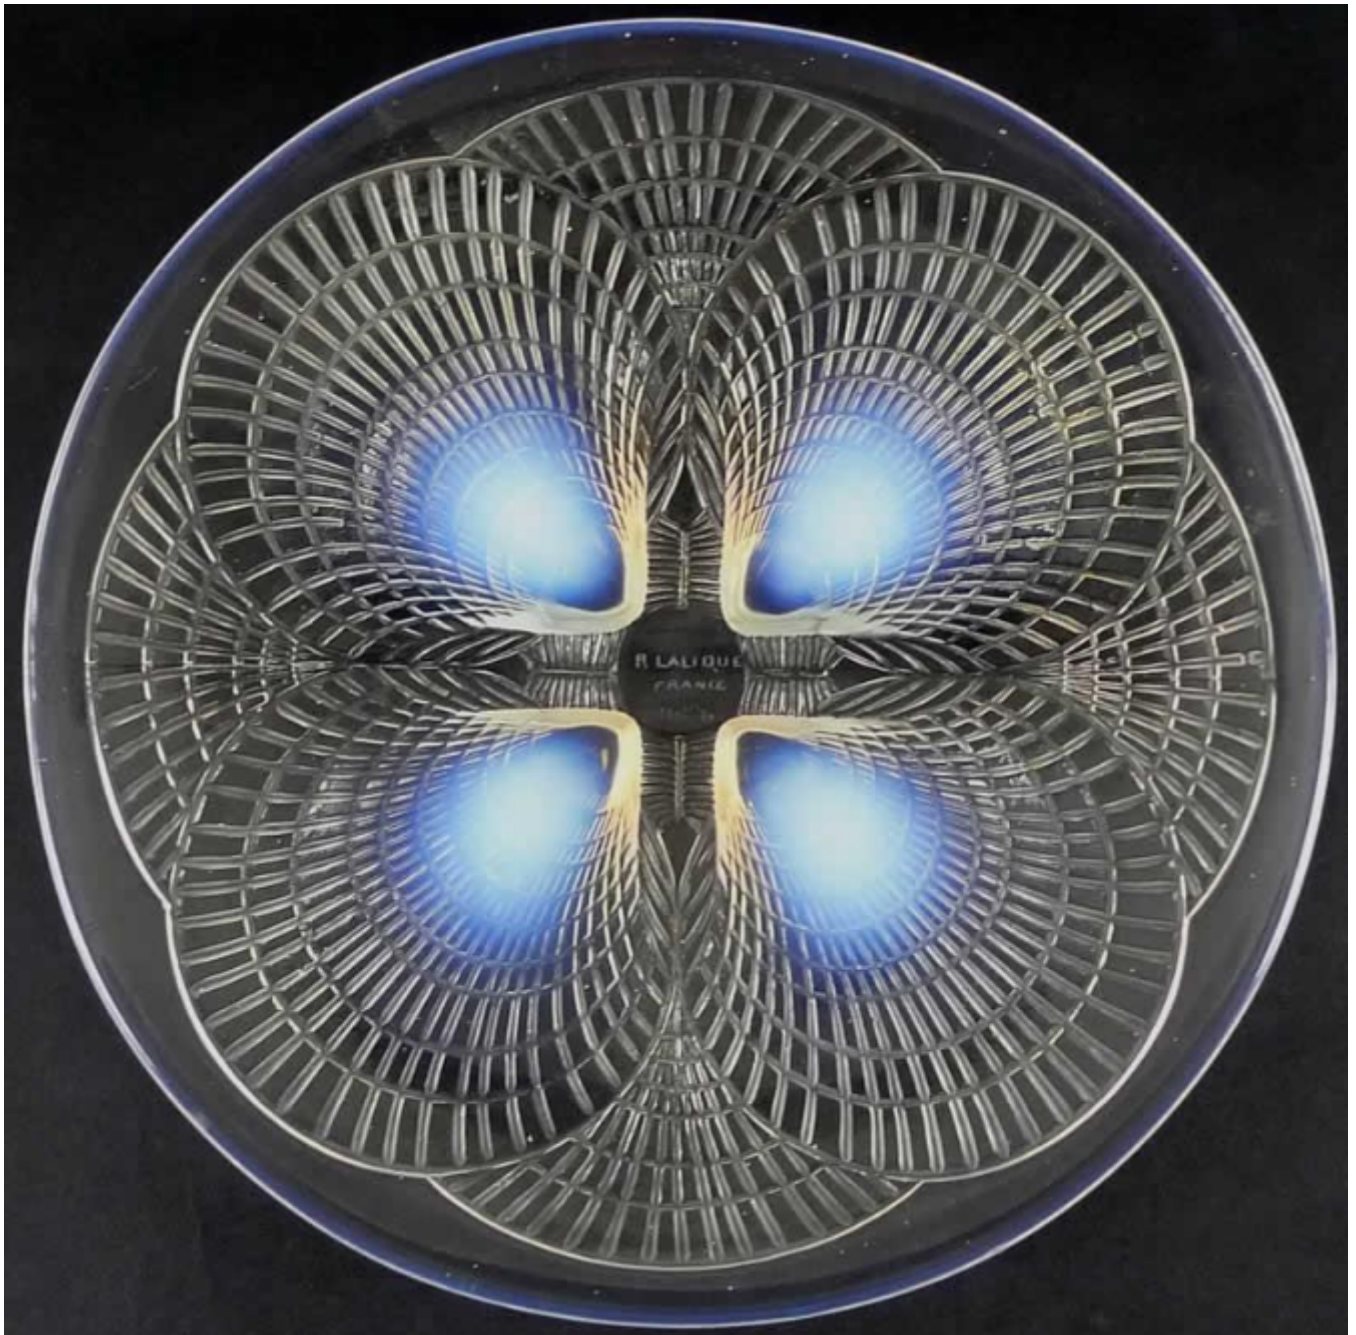

BRADLEY GENT

SPECIALISING IN RENE LALIQUE GLASS

Rene Lalique opalcescent coquilles plate no2

Rene Lalique

Sold

REF: 1008

Diameter: 26.7 cm (10.5")

Description

R Lalique opalcescent coquilles plate no2