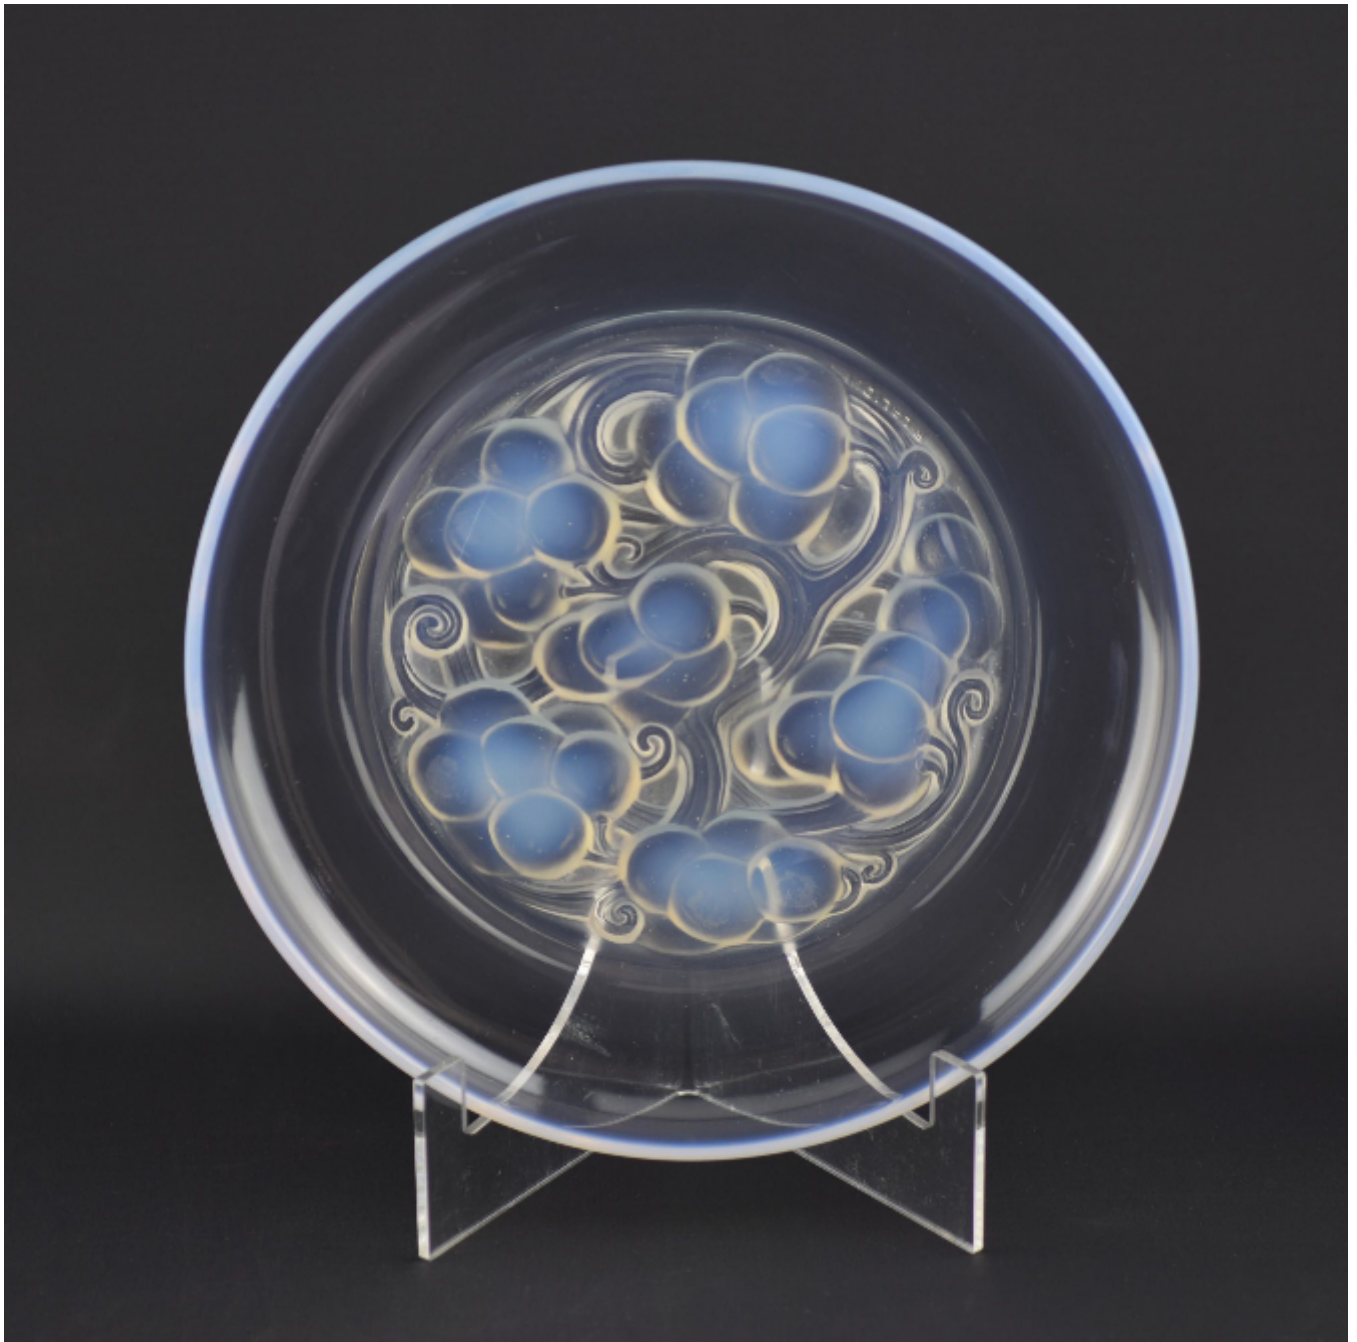

Rene Lalique Marienthal opalescent plate
Rene Lalique

Sold

REF: 2663

Diameter: 22.2 cm (8.7")

Description

Rene Lalique Marienthal opalescent plate

Very nice plate with a strong opalescent rim

Moulded mark R Lalique France

The condition is good ,there are a few minor scratches around the clear border

·
Marcilhac page ref : 702

Model number 3022

Introduced in 1927