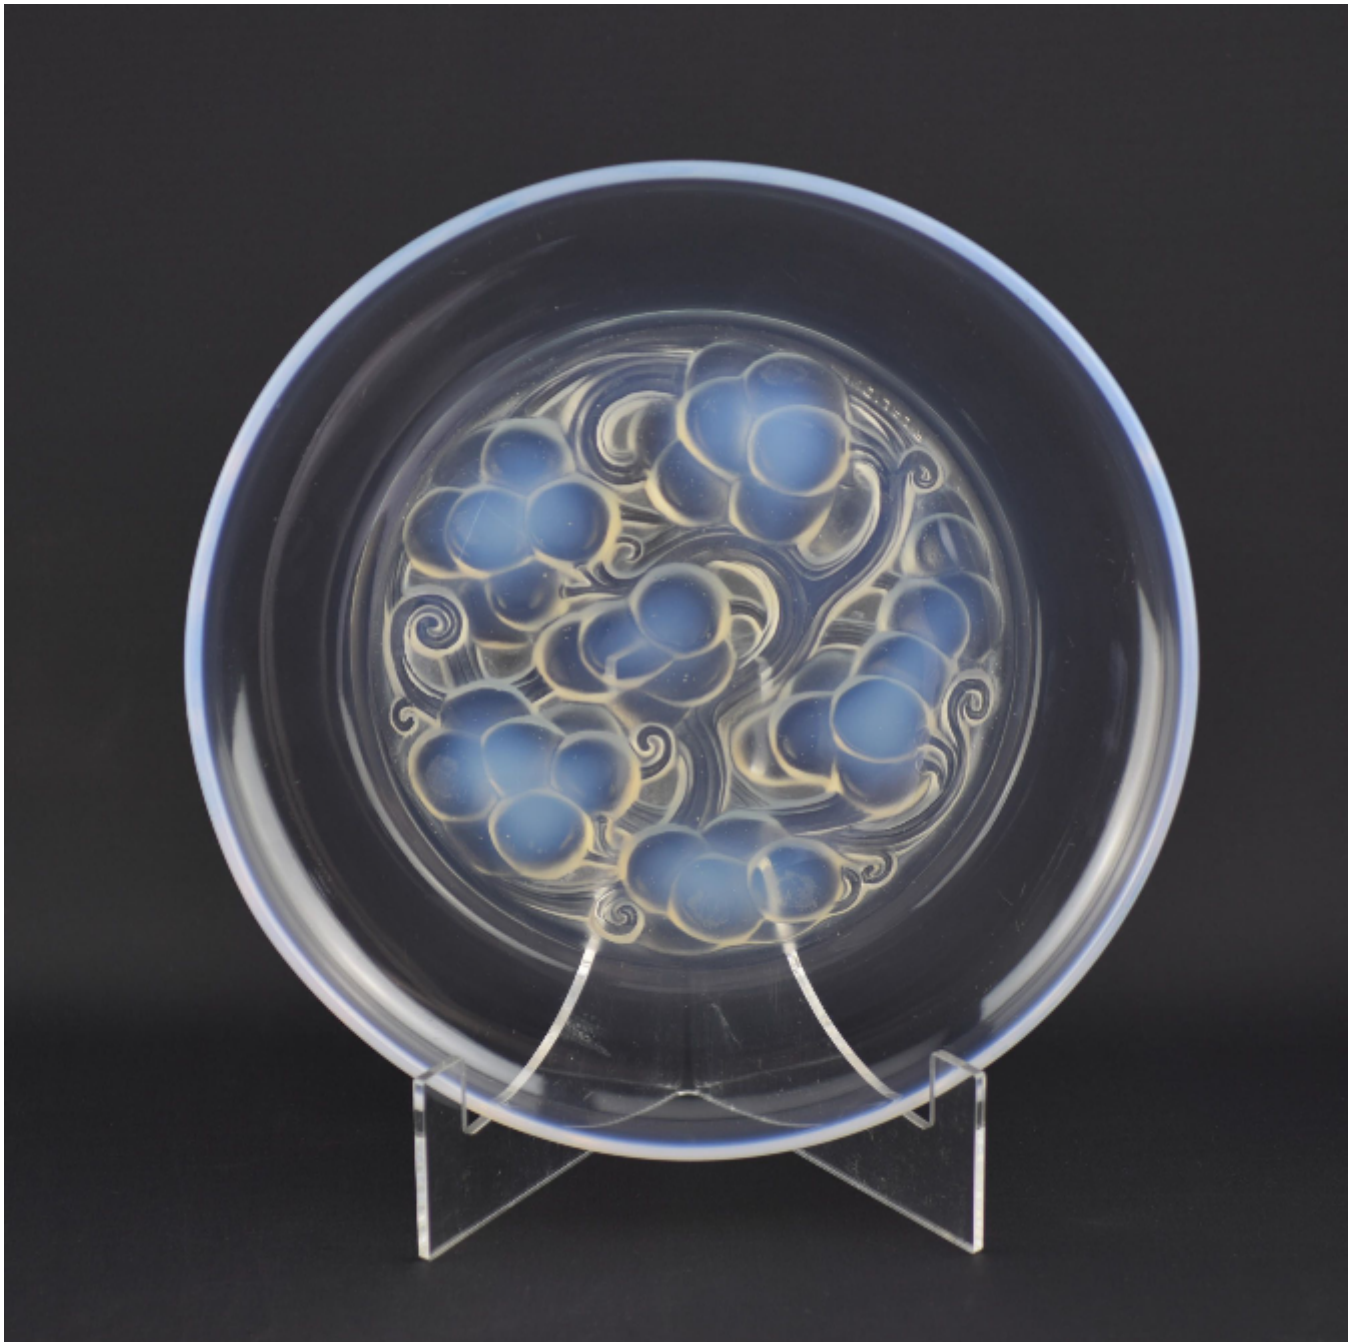

Rene Lalique Marienthal opalescent plate
Rene Lalique

Sold

REF: 2663

Diameter: 22.2 cm (8.7")

Description

Rene Lalique Marienthal opalescent plate

Very nice plate with a strong opalescent rim

Moulded mark R Lalique France

The condition is good ,there are a few minor scratches around the clear border

.

Marcilhac page ref : 702

Model number 3022

Introduced in 1927