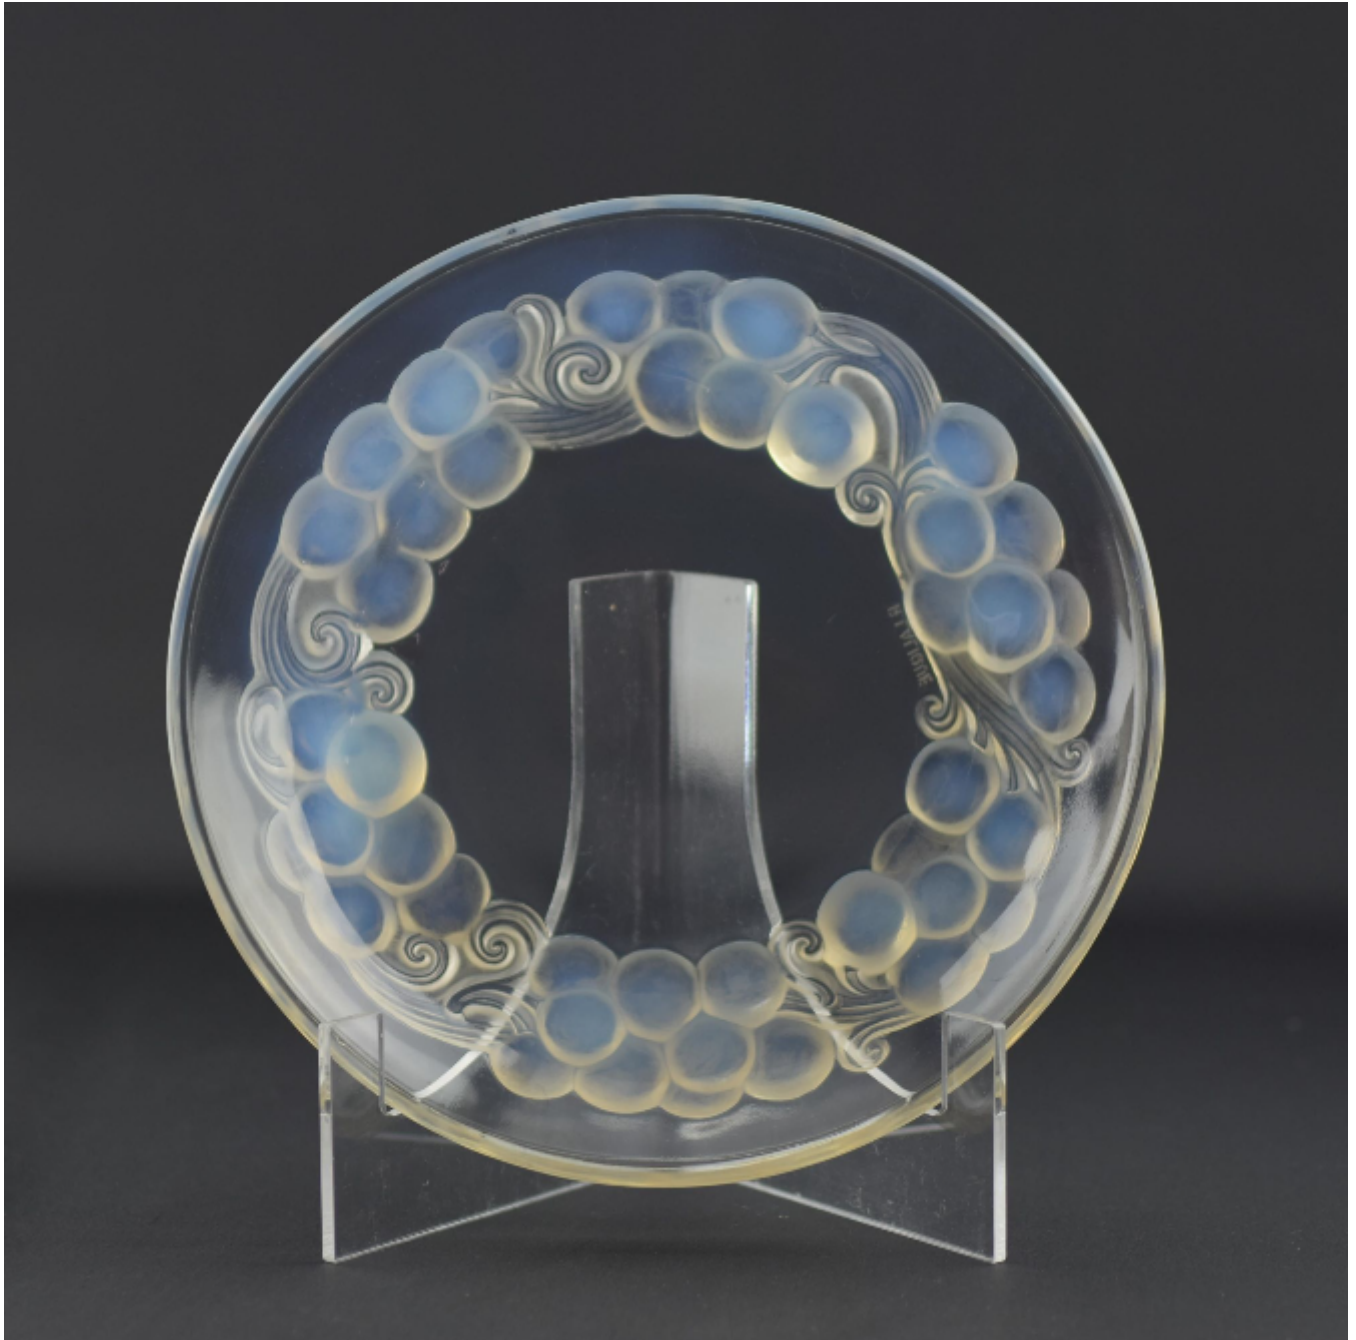

Rene Lalique Marienthal opalescent ice cream plate
Rene Lalique

Sold

REF: 2665

Diameter: 18.5 cm (7.3")

Description

Rene Lalique Marienthal opalescent ice cream plate

Slightly dish shaped plate with nice opalescence
The condition is very good

Stenciled mark R Lalique France

Marcilhac page ref : 704
Introduced in 1931
model 3034
Assiette a glace