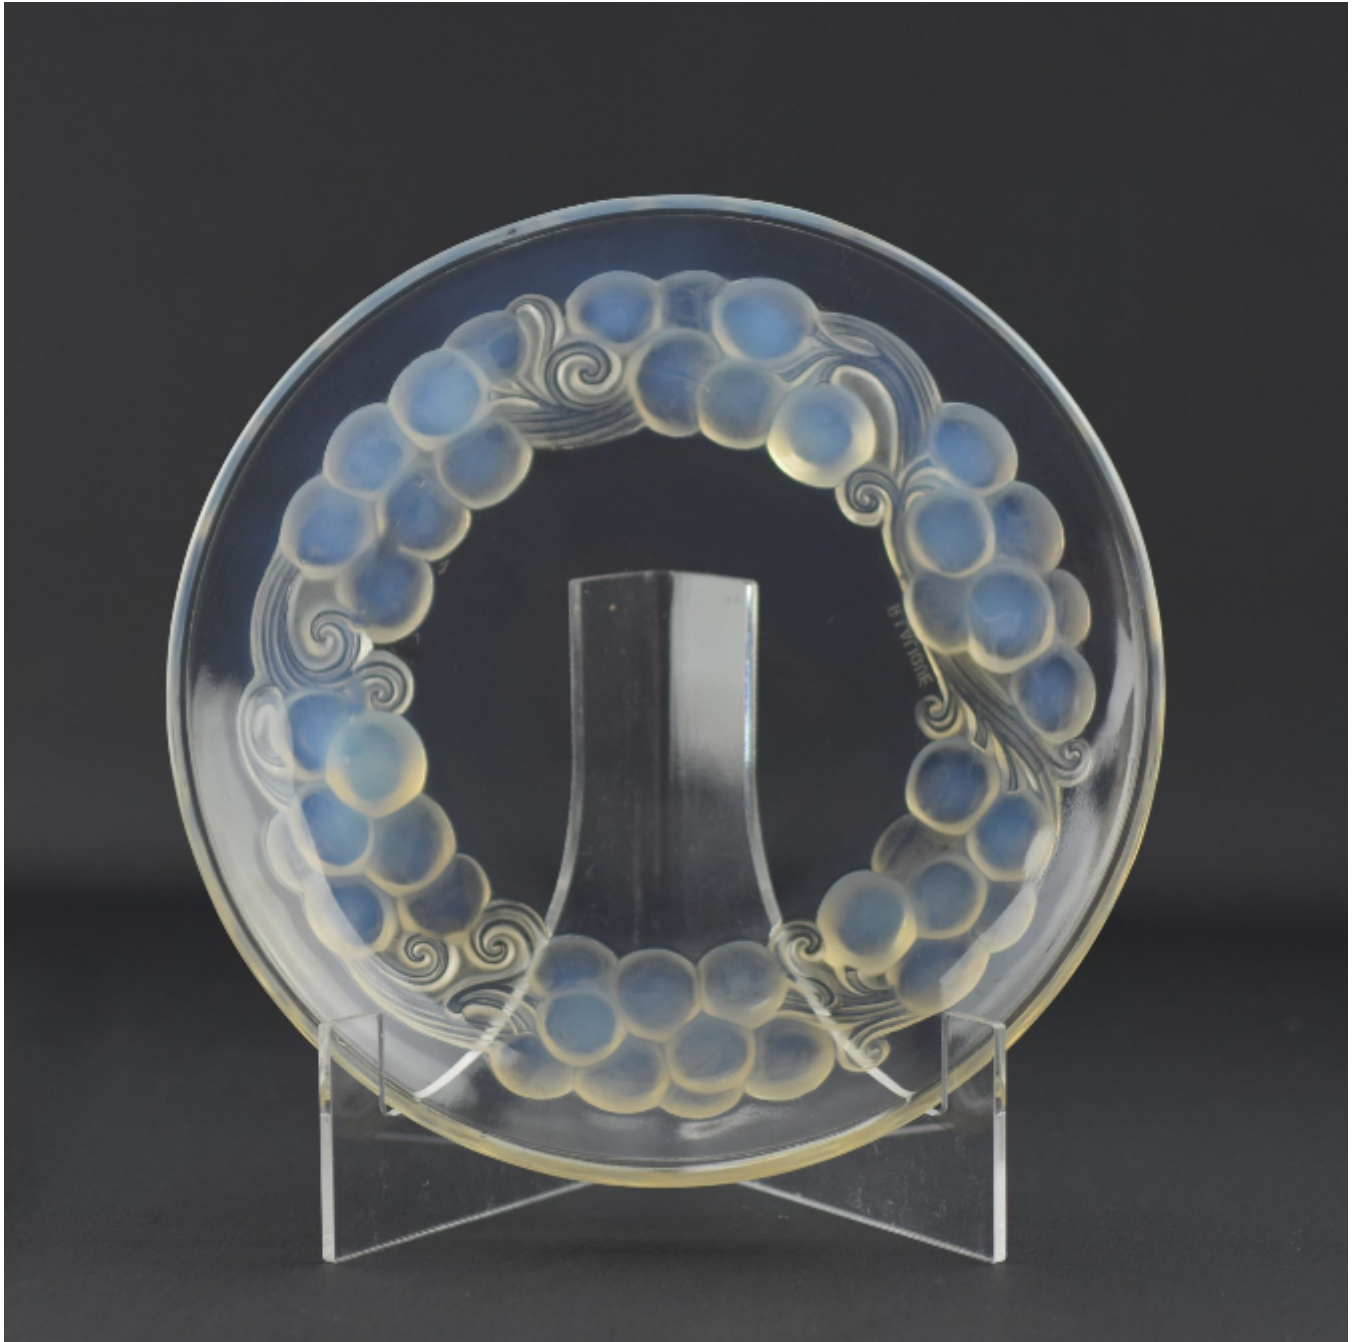

Rene Lalique Marienthal opalescent ice cream plate  
Rene Lalique

Sold

REF: 2665

Diameter: 18.5 cm (7.3")

## Description

Rene Lalique Marienthal opalescent ice cream plate

Slightly dish shaped plate with nice opalescence  
The condition is very good

Stenciled mark R Lalique France

Marcilhac page ref : 704  
Introduced in 1931  
model 3034  
Assiette a glace