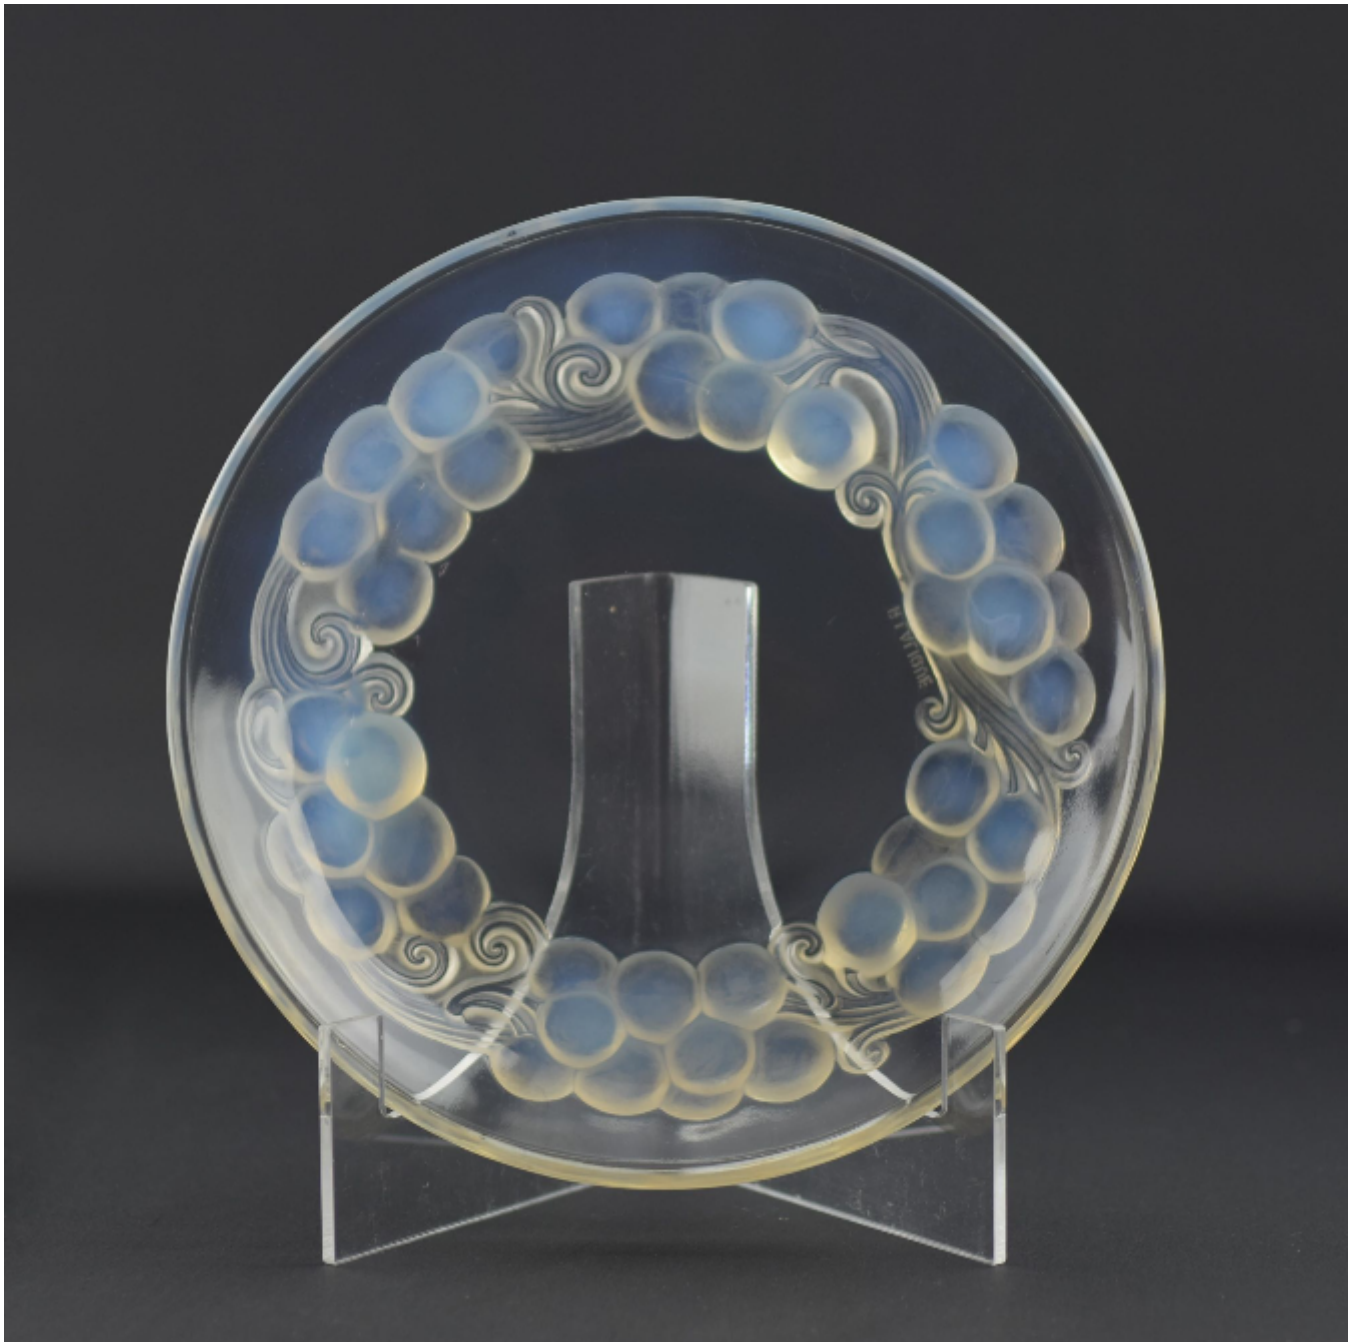

Rene Lalique Marienthal opalescent ice cream plate
Rene Lalique

Sold

REF: 2665

Diameter: 18.5 cm (7.3")

Description

Rene Lalique Marienthal opalescent ice cream plate

Slightly dish shaped plate with nice opalescence
The condition is very good

Stenciled mark R Lalique France

Marcilhac page ref : 704
Introduced in 1931
model 3034
Assiette a glace