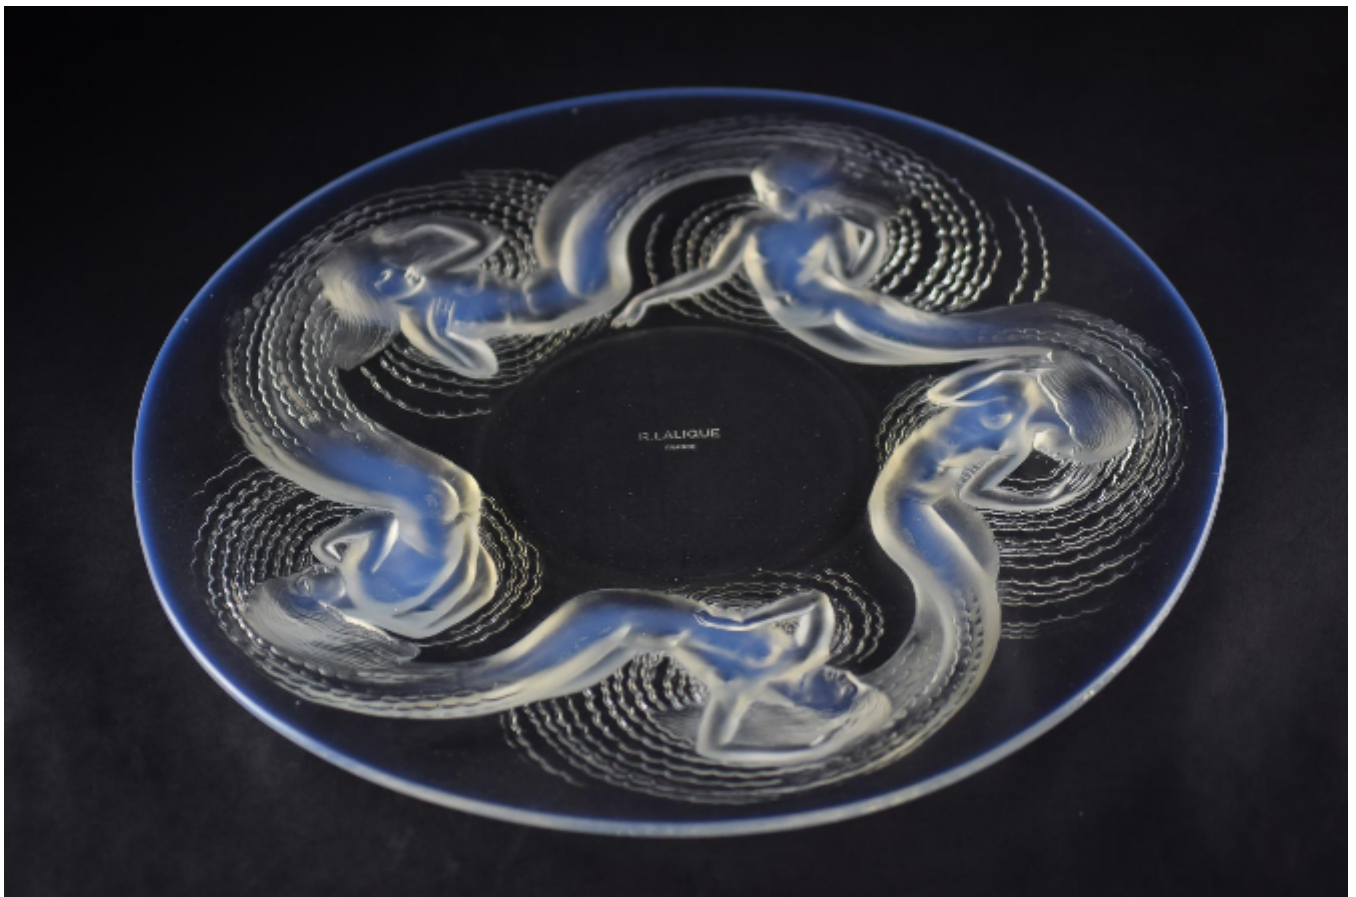

Rene Lalique large opalescent Calypso charger

Rene Lalique

Sold

REF: 1022

Diameter: 38.5 cm (15.2")

Description

Rene Lalique large opalescent Calypso Charger

Introduced in 1930

Marcilhac page ref : 301

Model No 414

Note this a large flat plate which is far less common than the shallow bowl version

Excellent condition, a really very fine example with no faults, there are a few internal air bubbles which can be seen in the images none of which are unsightly