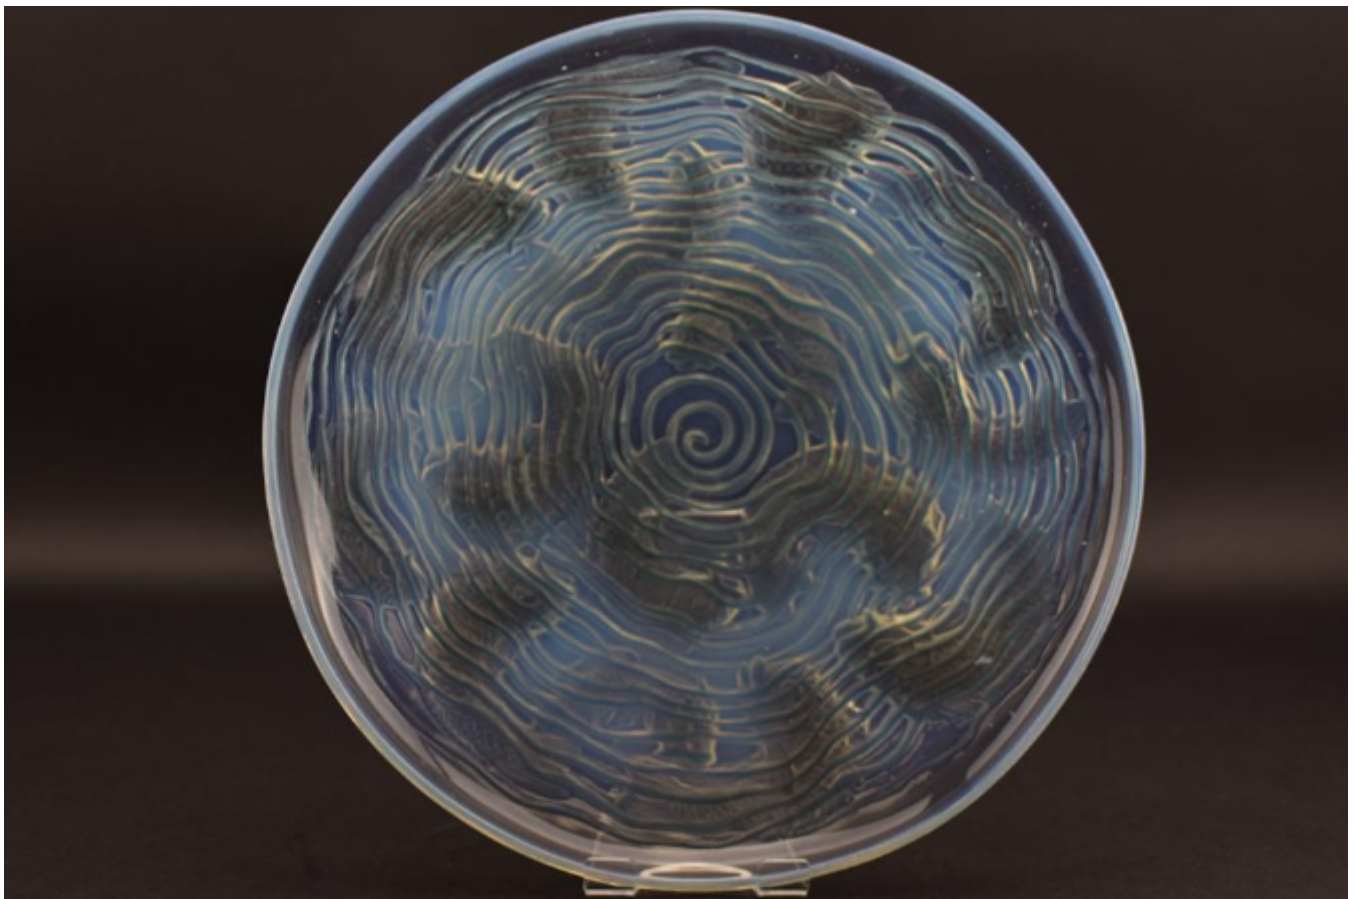

Rene lalique Dauphins opalescent coupe plate  
Rene Lalique

Sold

REF: 1902

Diameter: 29.5 cm (11.6")

## Description

Rene Lalique opalescent and blue stained Dauphins coupe plate

The condition is very good, there are a few minor surface scratches nothing off putting or detrimental

Stencilled mark to the centre R Lalique France

Marcilhac page ref 303

Model number 423

Introduced in 1932