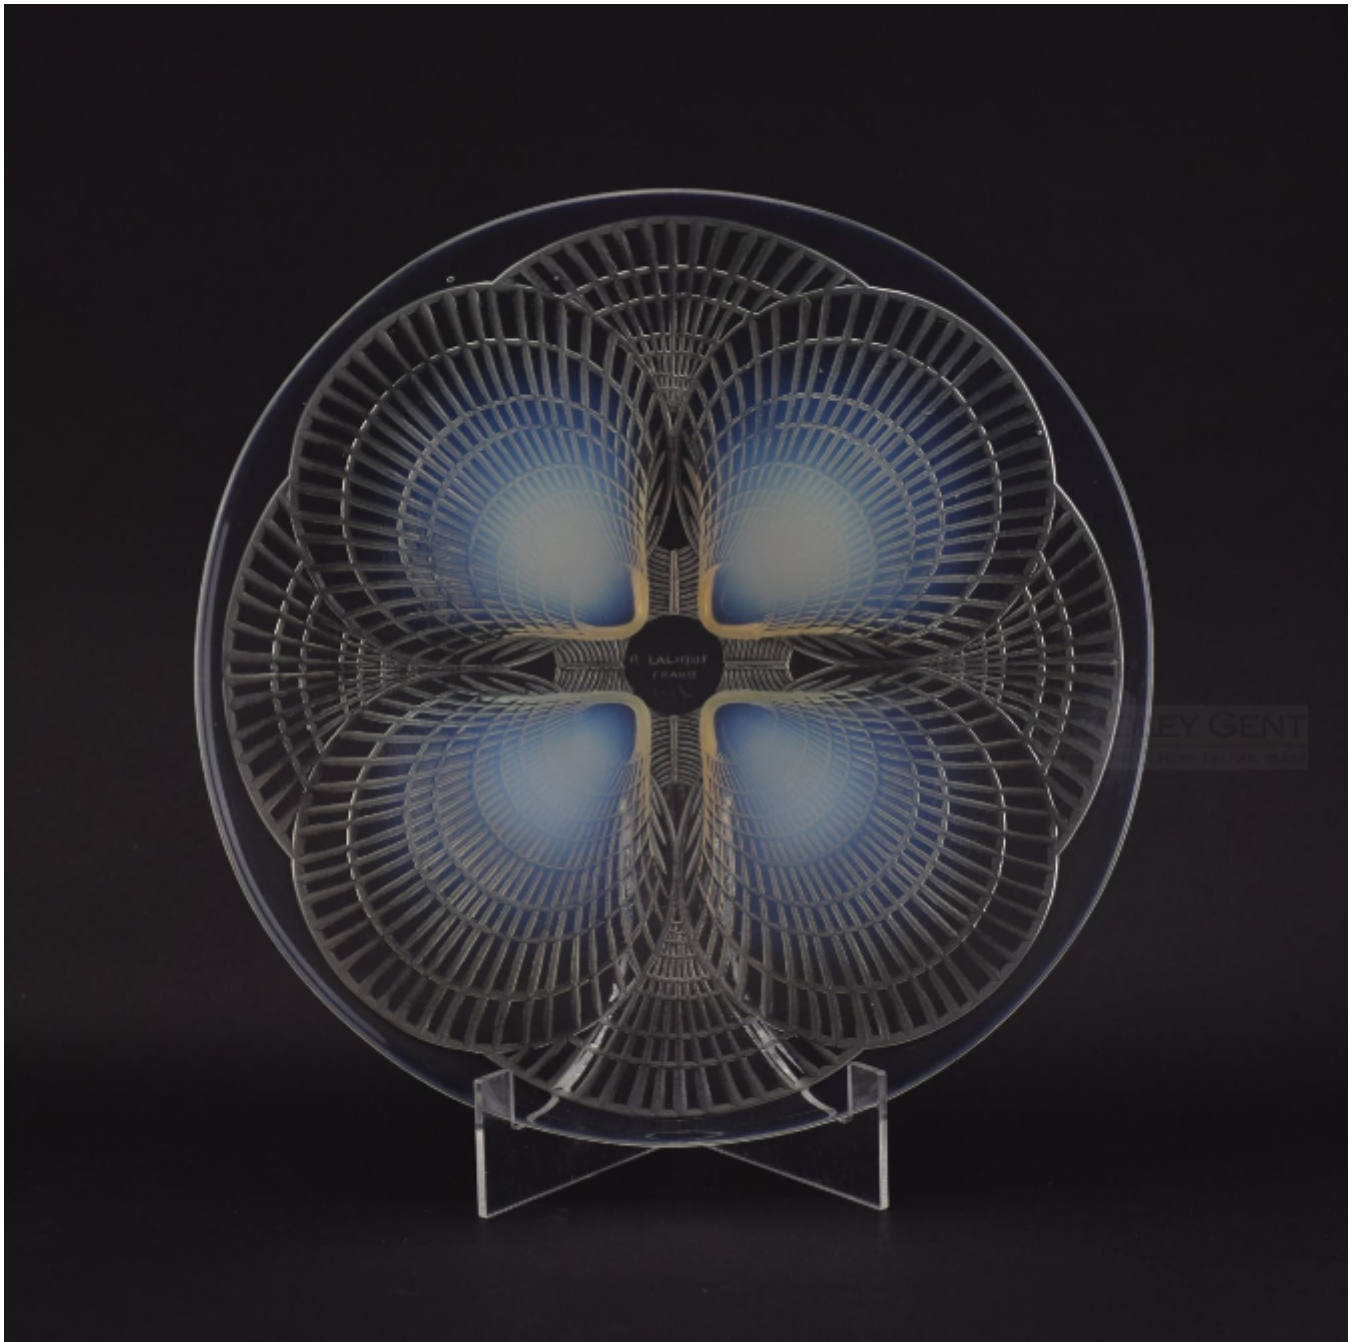

Rene Lalique coquilles no1 Plate
Rene Lalique

Sold

REF: 1993

Diameter: 30 cm (11.8")

Description

The largest size of the coquilles plates with a very strong opalescence to the centre shells

Wheel cut mark to the centre along with an engraved model number 3009

Marcilhac page 701

Model No 3009

Introduced in 1924

The condition is very good with a few little marks, nothing detrimental