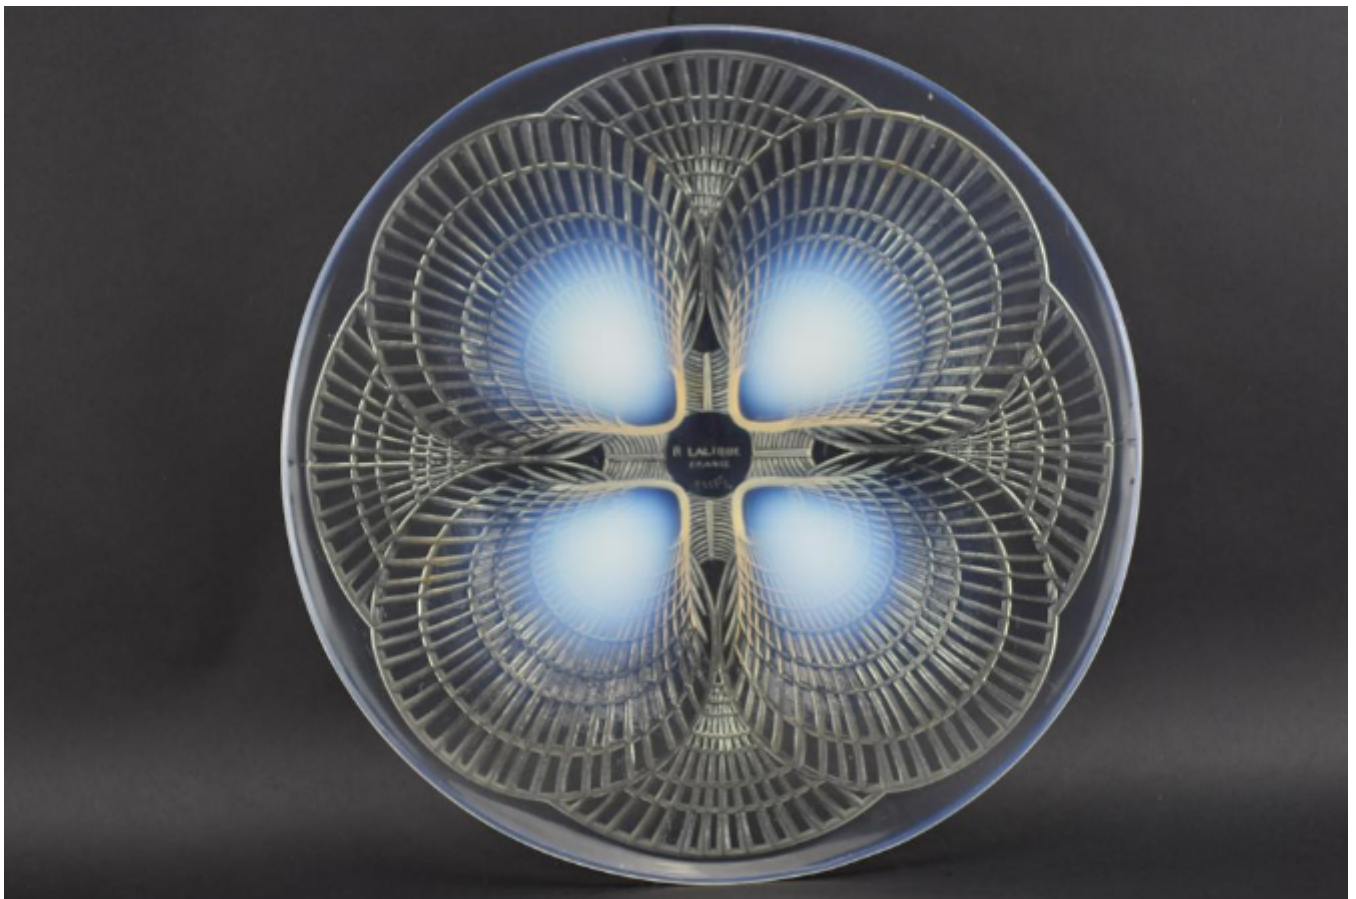

Rene Lalique coquilles no1 Plate  
Rene Lalique

Sold

REF: 1819

Diameter: 30 cm (11.8")

### Description

The largest size of the coquilles plates with a very strong opalescence to the centre shells

Wheel cut mark to the centre along with an engraved model number 3009

Marcilhac page 701

Model No 3009