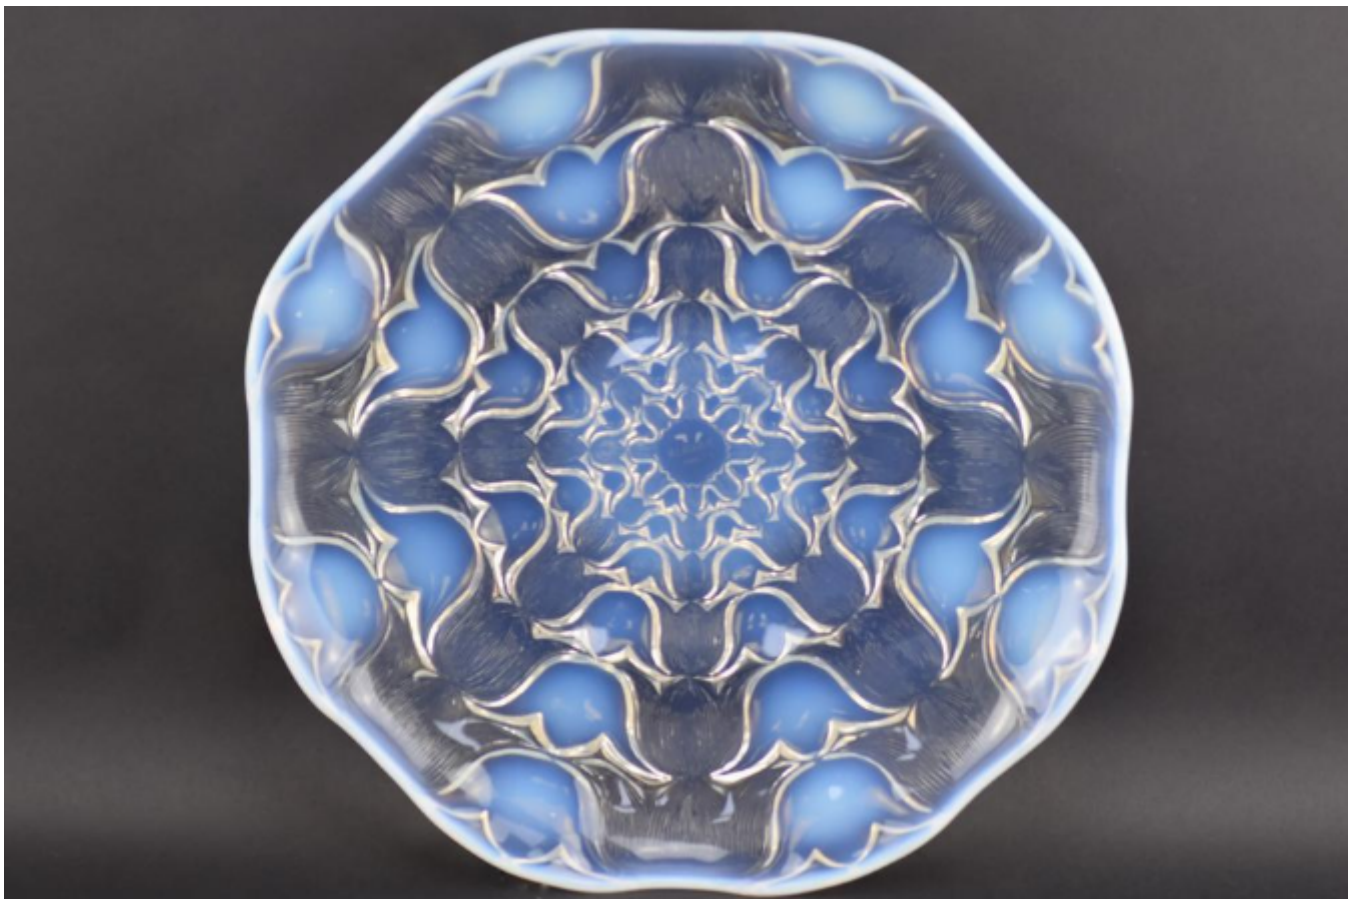

Rene Lalique Campanules coupe plate

Rene Lalique

Sold

REF: 1816

Diameter: 31.5 cm (12.4")

Description

Rene Lalique opalescent Campanules coupe plate.

An extremely nice example with lovely opalescence with a repeating design of bellflower heads from opalescent to clear.

The condition is excellent with do damage faults or surface scratches.

Introduced 1932

Marcilhac page ref:305

model No 10-379