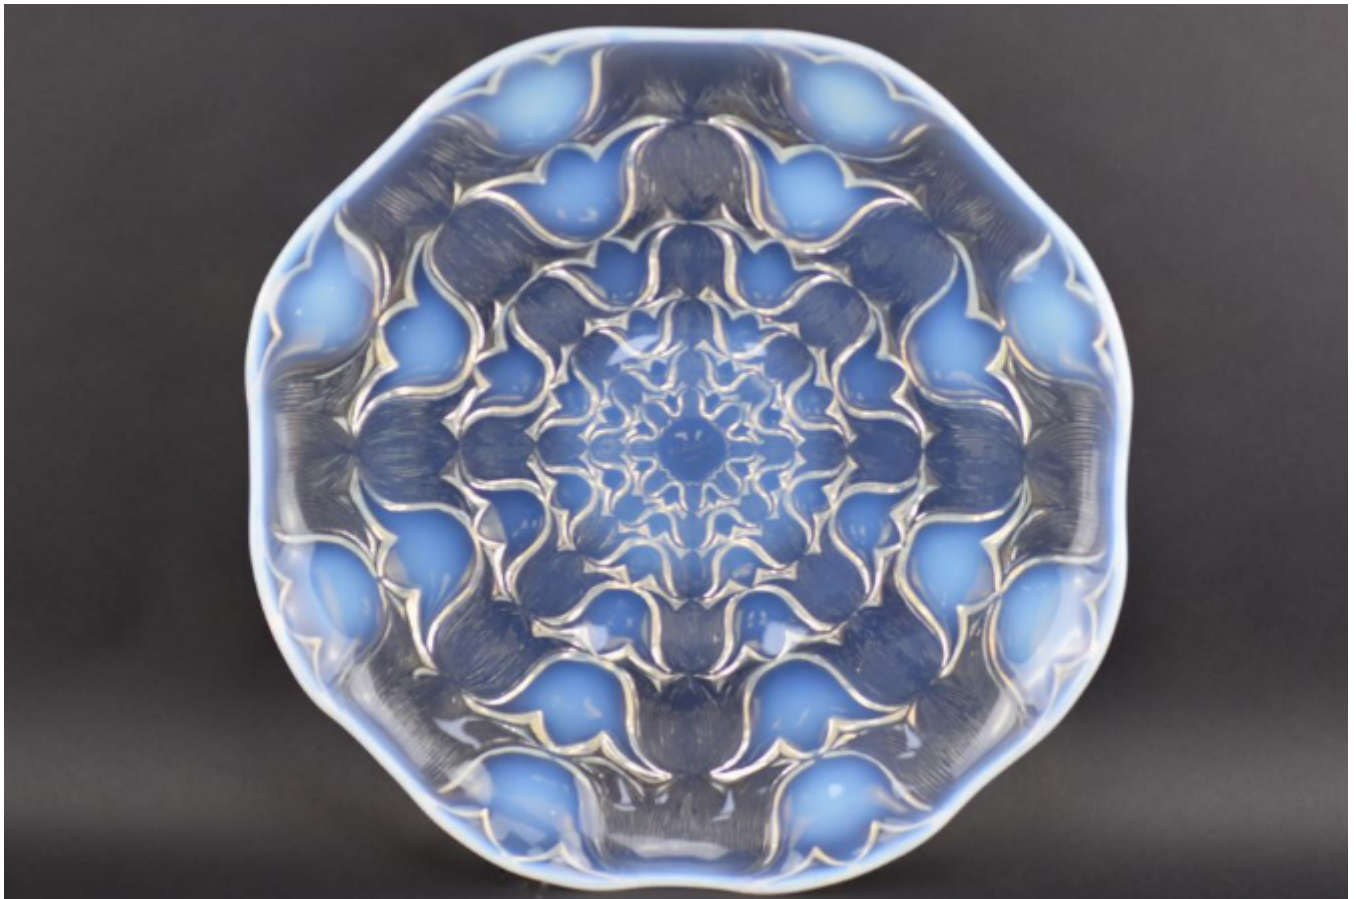

Rene Lalique Campanules coupe plate

Rene Lalique

Sold

REF: 1816

Diameter: 31.5 cm (12.4")

Description

Rene Lalique opalescent Campanules coupe plate.

An extremely nice example with lovely opalescence with a repeating design of bellflower heads from opalescent to clear.

The condition is excellent with do damage faults or surface scratches.

Introduced 1932

Marcilhac page ref:305

model No 10-379