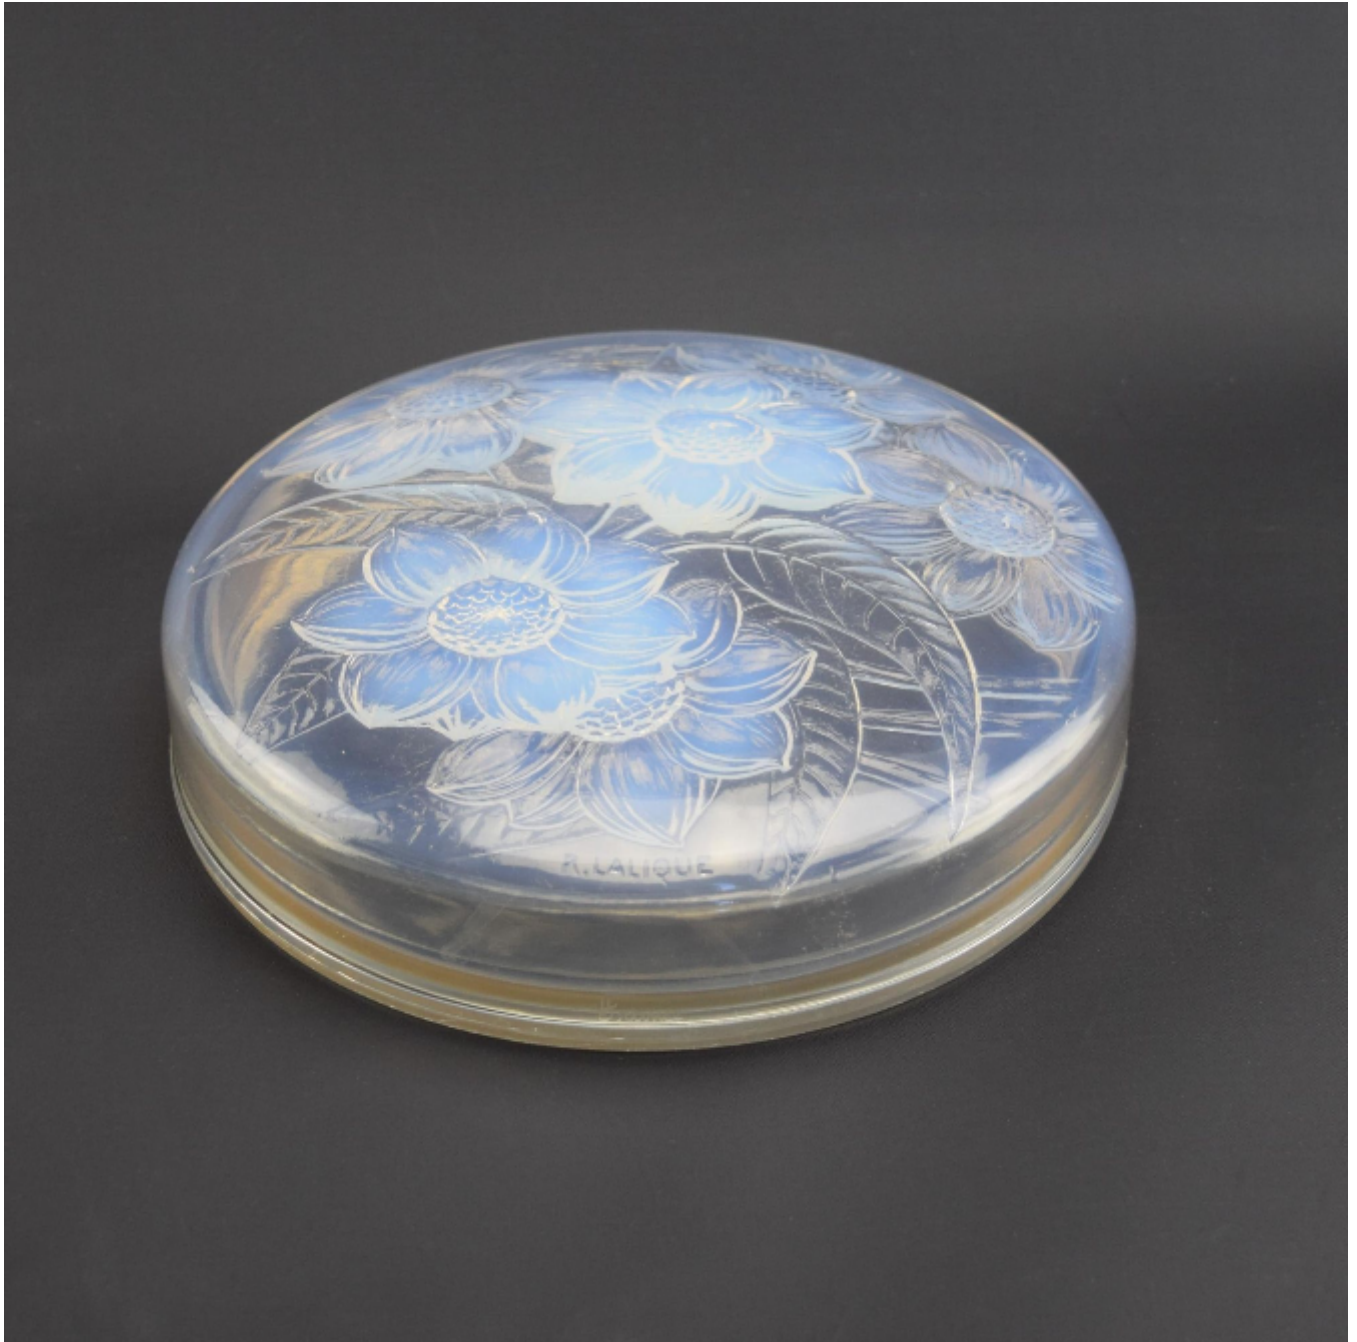

Rene Lalique opalescent Six Dahlia box
Rene Lalique

£1,795

REF: 3144

Diameter: 21 cm (8.3")

Description

Rene Lalique opalescent Six Dahlia box

There were two dahlia boxes made, trois dahlia and this one which has six flowers.

This box is the harder one to find, presumably there were less made and therefore fewer turn up.

Moulded mark R Lalique and engraved France.

The condition is very good there is no damage or faults. There are some small surface scratches here and there, nothing detrimental and expected wear scratches to the base