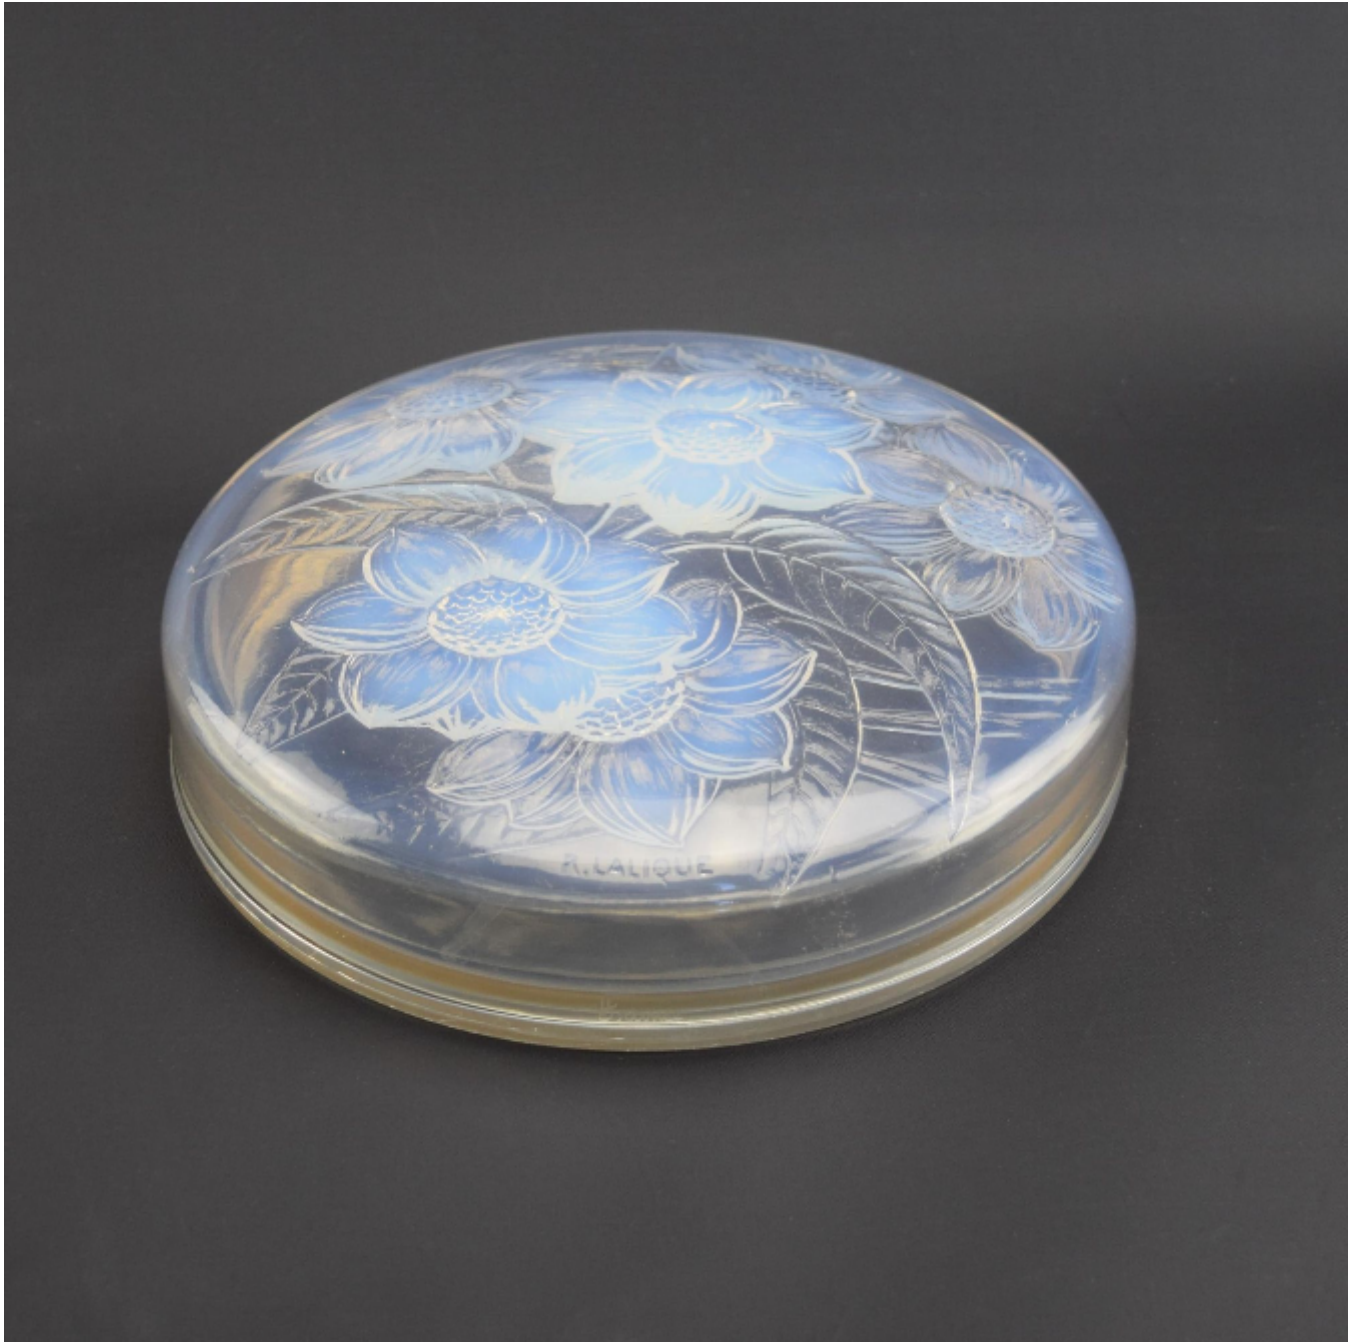

Rene Lalique opalescent Six Dahlia box
Rene Lalique

£1,795

REF: 3144

Diameter: 21 cm (8.3")

Description

Rene Lalique opalescent Six Dahlia box

There were two dahlia boxes made, trois dahlia and this one which has six flowers.

This box is the harder one to find, presumably there were less made and therefore fewer turn up.

Moulded mark R Lalique and engraved France.

The condition is very good there is no damage or faults. There are some small surface scratches here and there, nothing detrimental and expected wear scratches to the base