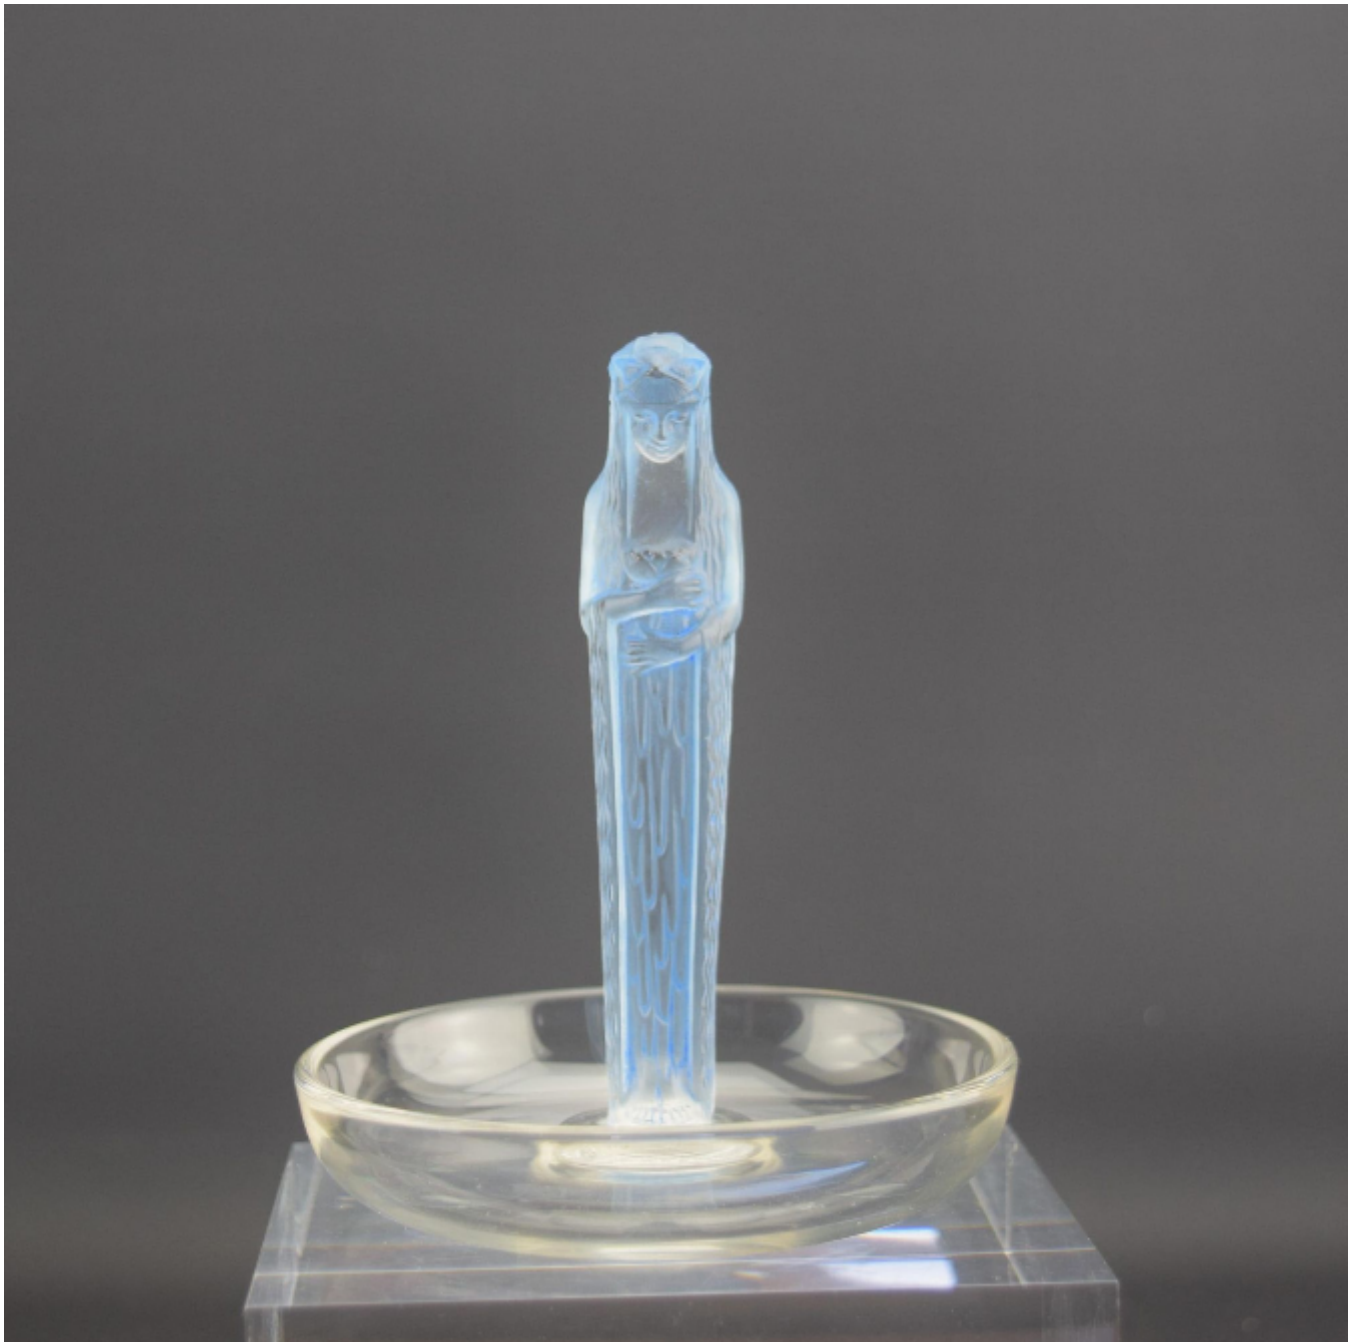

Rene Lalique Statuette de la Fontaine ashtray
Rene Lalique

Sold

REF: 3048

Height: 11.5 cm (4.5")

Diameter: 9.3 cm (3.7")

Description

Rene Lalique statuette de la Fontaine ashtray
Clear and frosted glass with blue staining

Model # 288

Introduced in 1925

Marcihac page ref:272

Excellent original condition, some wear scratches to the base

Engraved R Lalique France