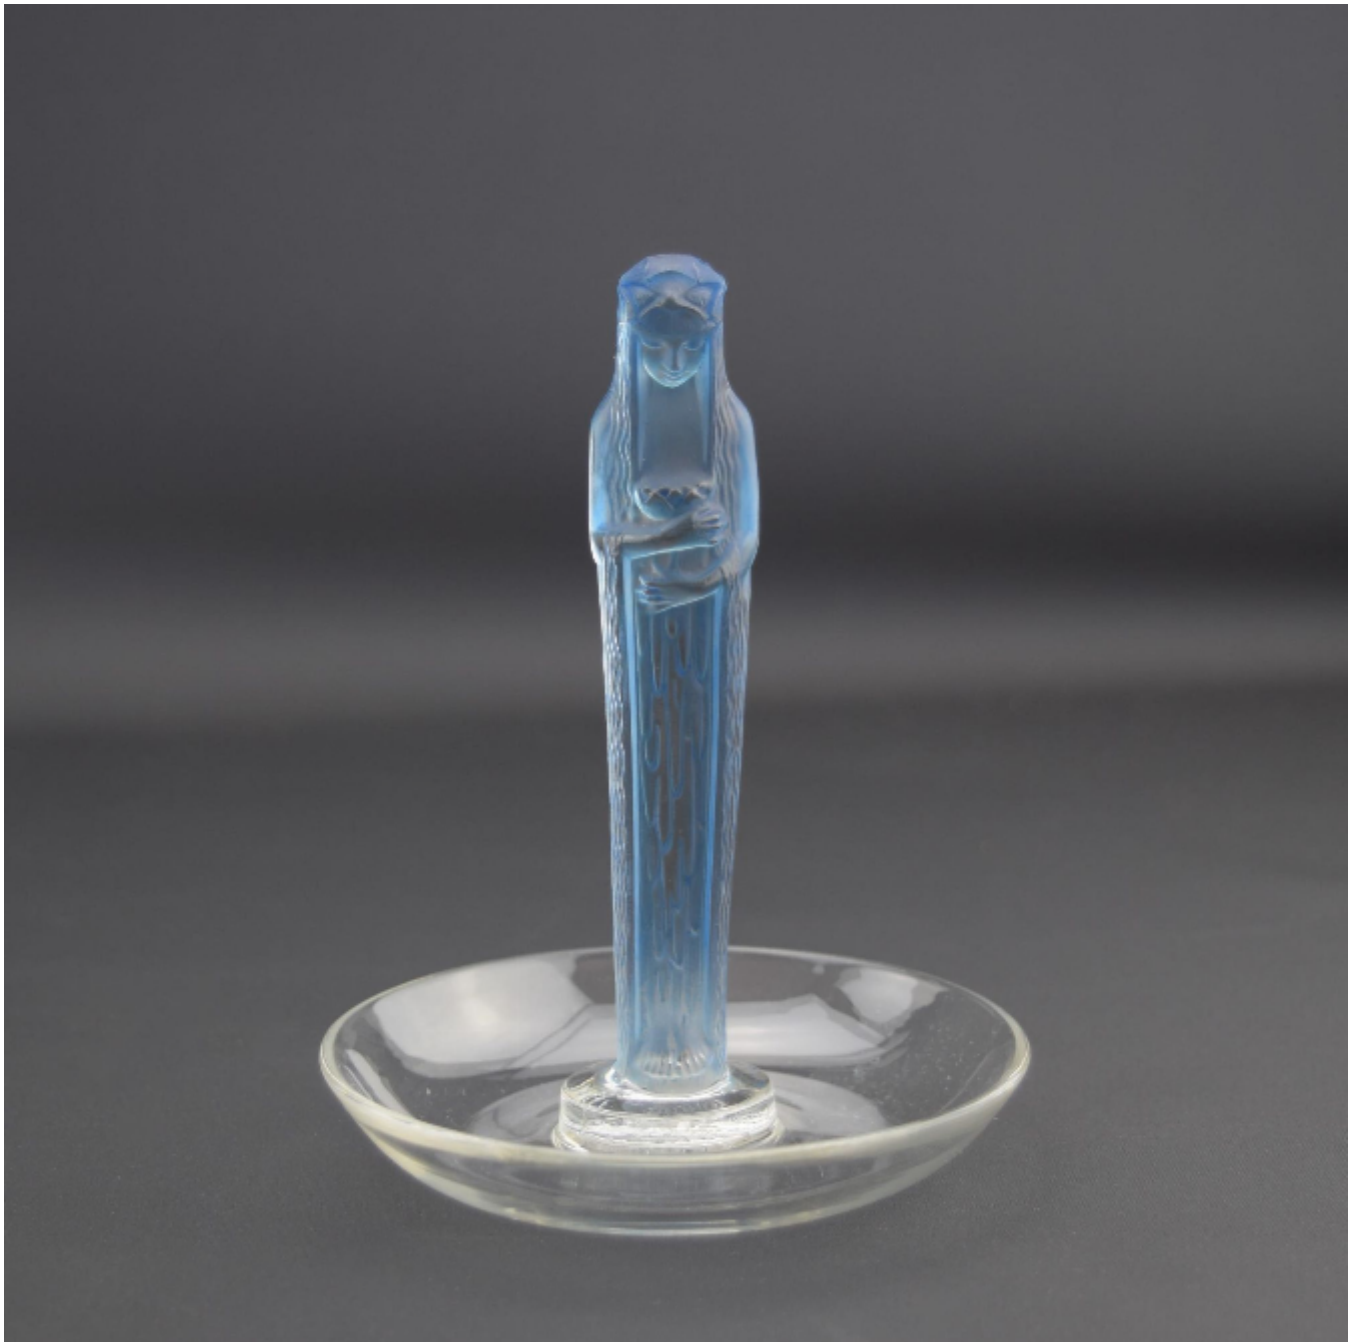

Rene Lalique source de la Fontaine ashtray
Rene Lalique

£1,395

REF: 2930

Height: 11.5 cm (4.5")

Diameter: 8.7 cm (3.4")

Description

Rene Lalique source de la Fontaine ashtray
Clear and frosted glass highlighted with blue staining

Introduced in 1925
Marcilhac page ref:272
model # 288

Excellent original condition

Engraved R Lalique along with the model number 288