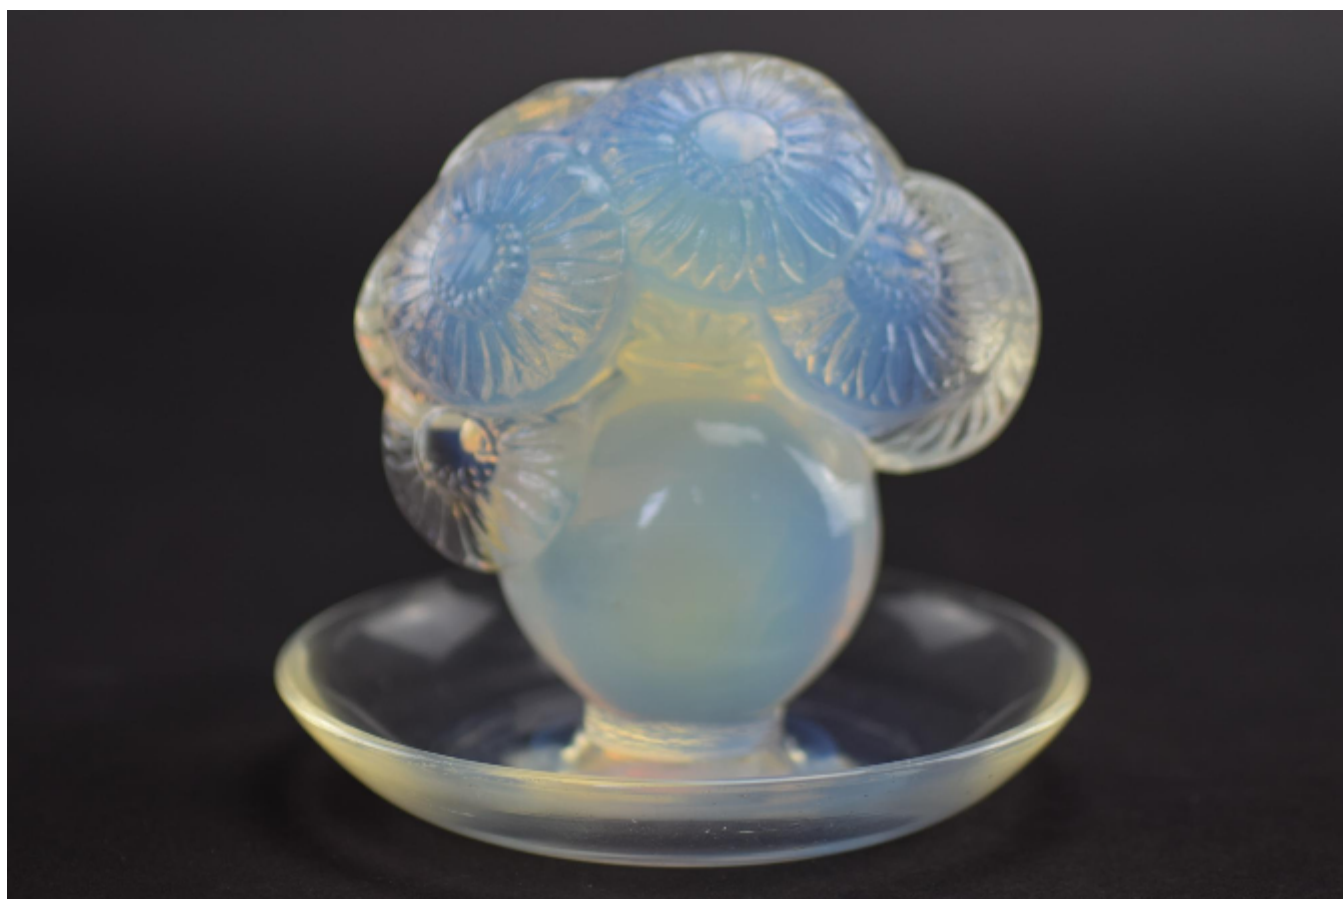

Rene Lalique Soucis opalescent ashtray

Rene Lalique

Sold

REF: 1573

Height: 8.5 cm (3.3")

Description

Rene Lalique Soucis very opalescent ashtray

Introduced in 1931

Marcilhac page ref:

Engraved R Lalique France

Fine condition with no damage or faults, a few visible scratches to the base from use