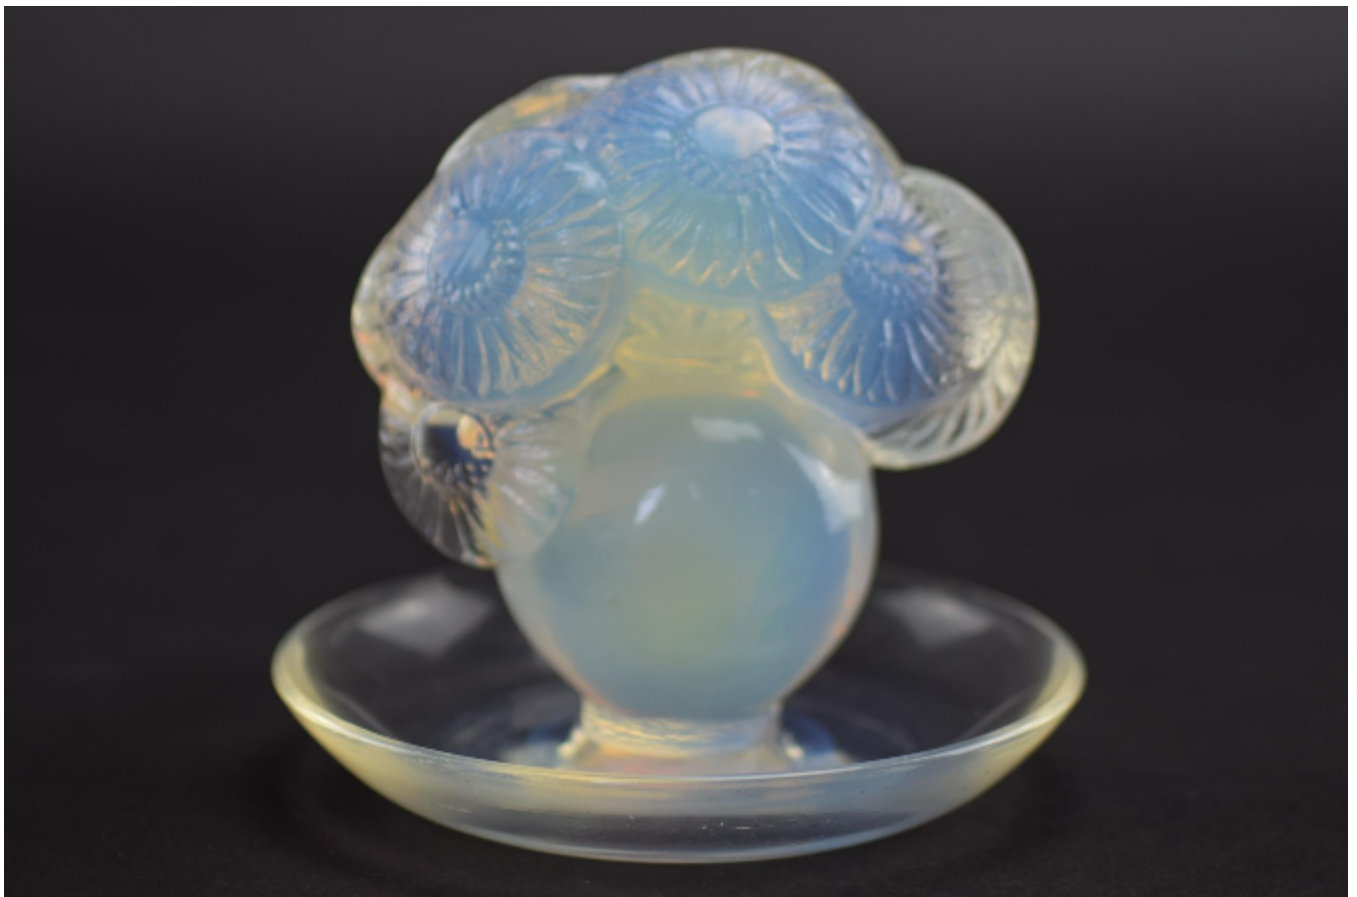

Rene Lalique Soucis opalescent ashtray  
Rene Lalique

Sold

REF: 1573

Height: 8.5 cm (3.3")

### Description

Rene Lalique Soucis very opalescent ashtray

Introduced in 1931

Marcilhac page ref:

Engraved R Lalique France

Fine condition with no damage or faults, a few visible scratches to the base from use