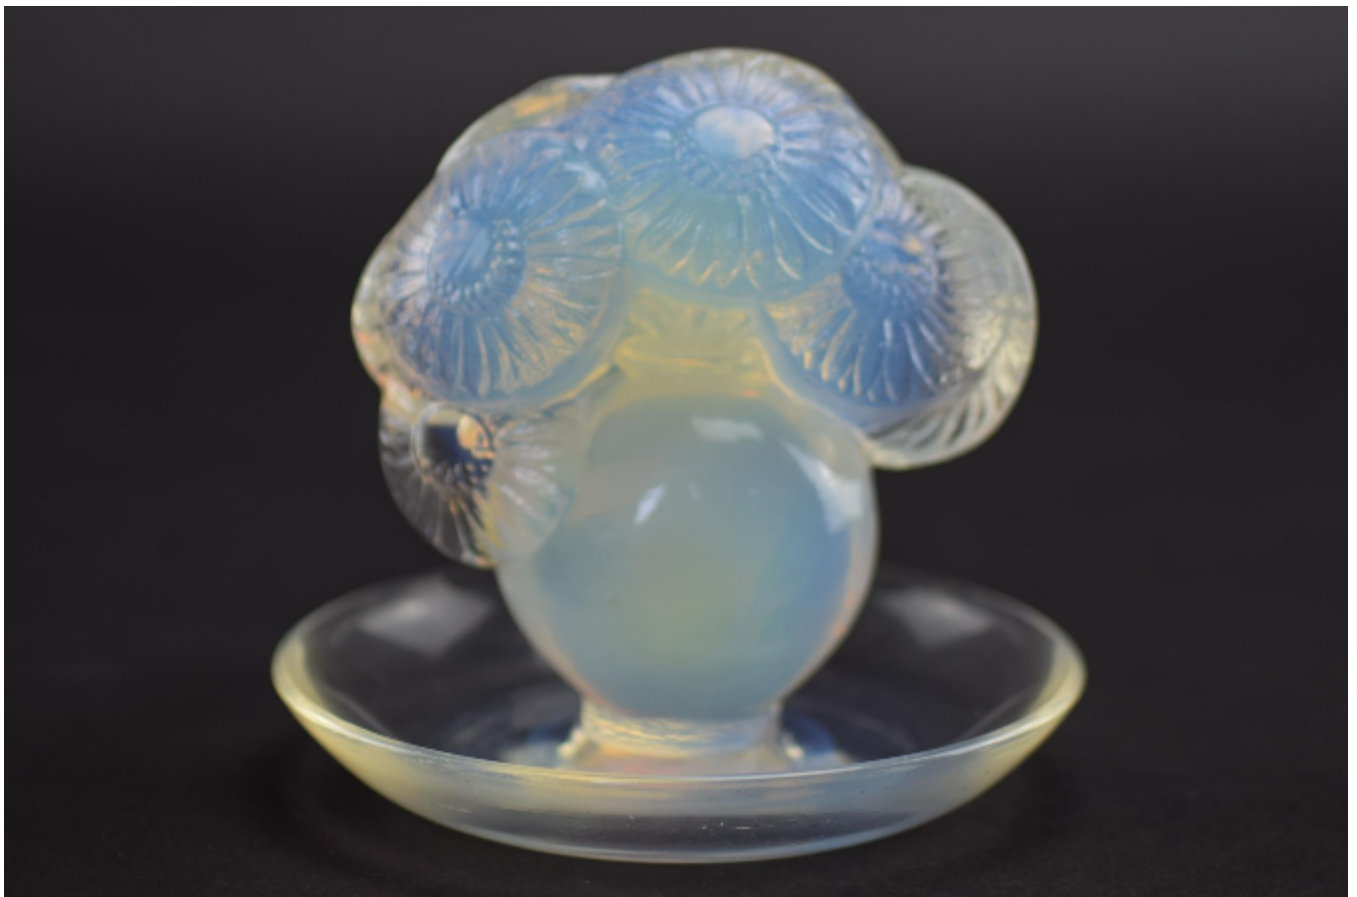

Rene Lalique Soucis opalescent ashtray
Rene Lalique

Sold

REF: 1573

Height: 8.5 cm (3.3")

Description

Rene Lalique Soucis very opalescent ashtray

Introduced in 1931

Marcilhac page ref:

Engraved R Lalique France

Fine condition with no damage or faults, a few visible scratches to the base from use