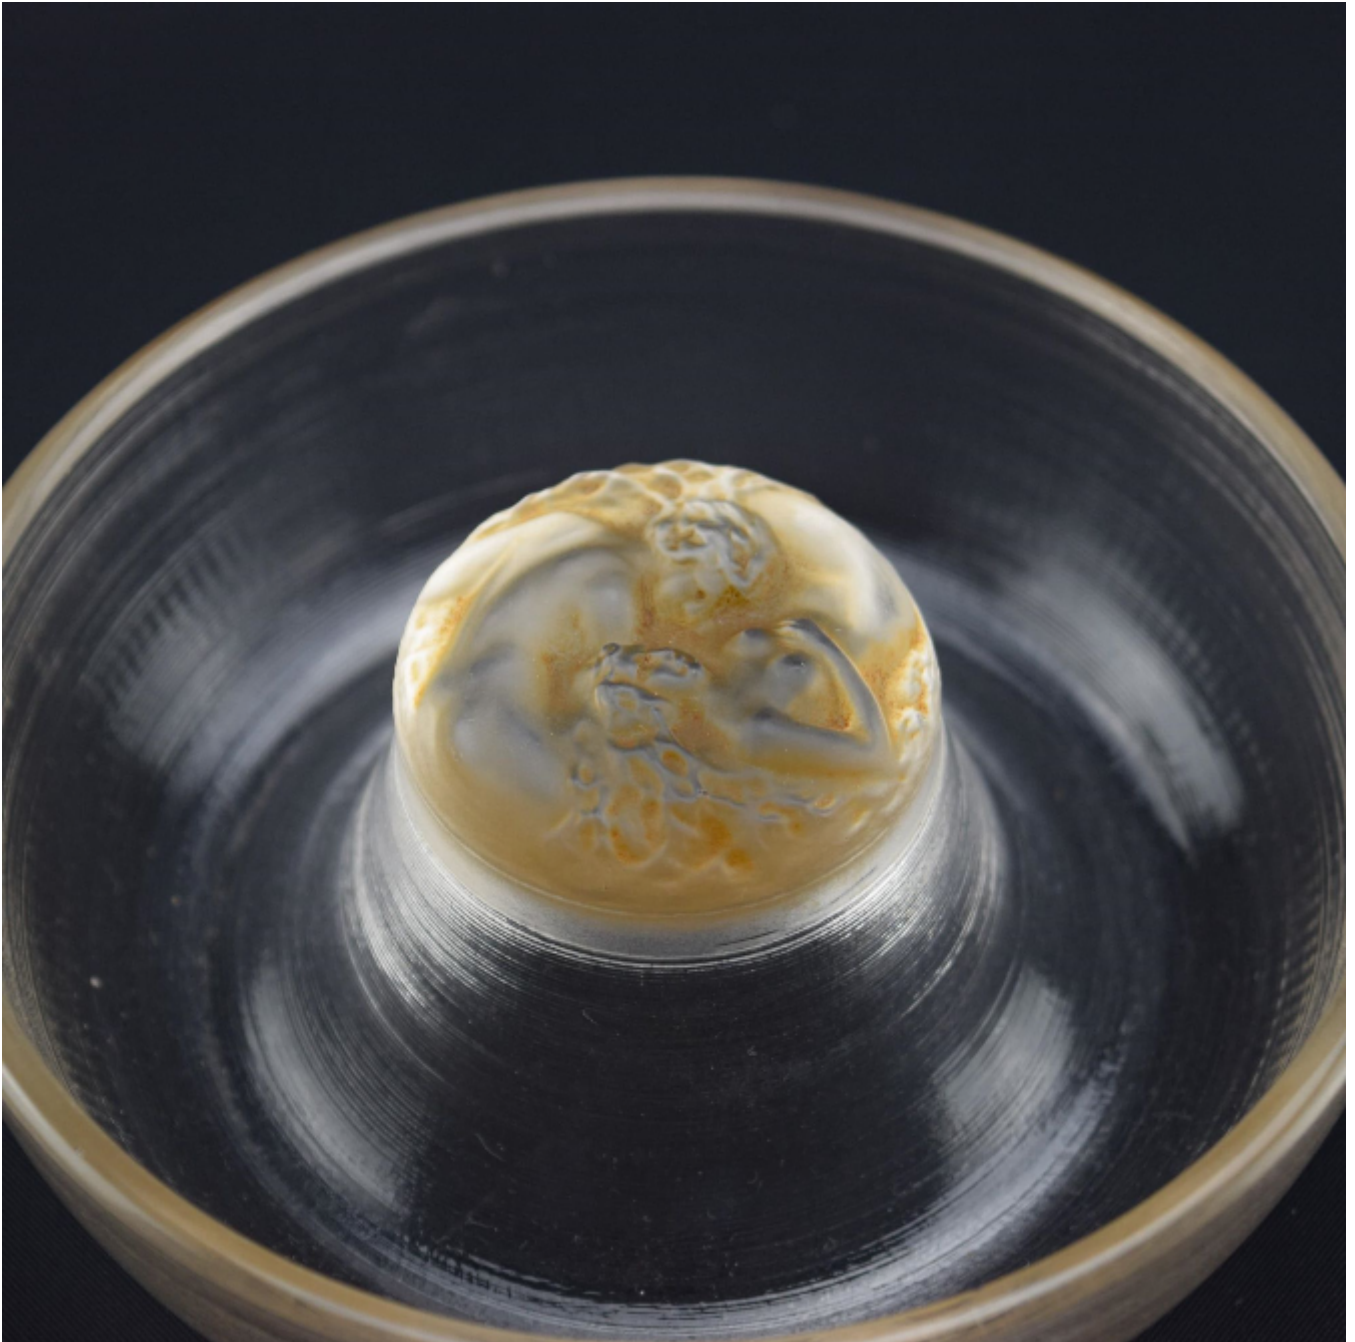

Rene Lalique Sirenes ashtray  
Rene Lalique

£895

REF: 3147

Height: 4 cm (1.6")

Width: 11.5 cm (4.5")

## Description

Rene Lalique Sirenes ashtray moulded with two naked figures in a spiralling vortex  
Clear & frosted glass with sepia staining

Engraved Lalique to the base  
The condition is very good with no damage