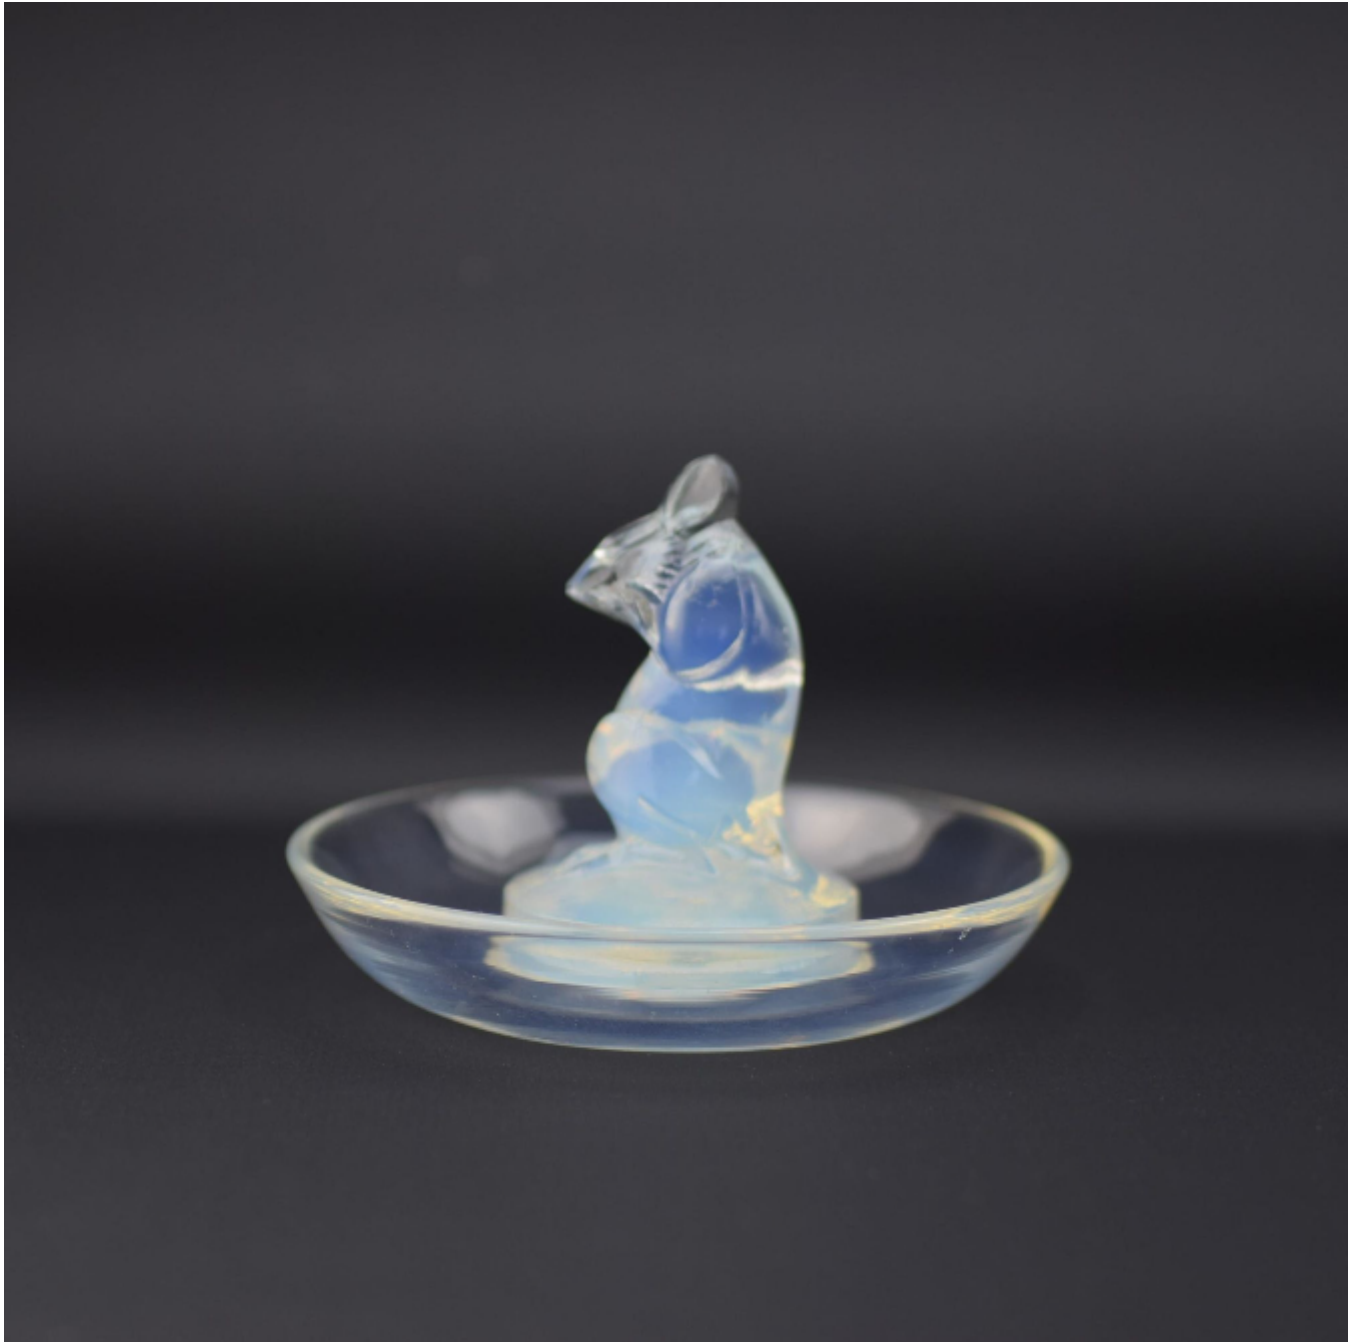

Rene Lalique opalescent Souris (mouse) ashtray
Rene Lalique

£450

REF: 2479

Height: 7 cm (2.8")

Width: 9 cm (3.5")

Description

Rene Lalique opalescent Souris ashtray

Marcilhac page ref 271

model no 286

introduced 1925

The condition is very good some minor wear to the base

Engraved Mark R Lalique France to the base