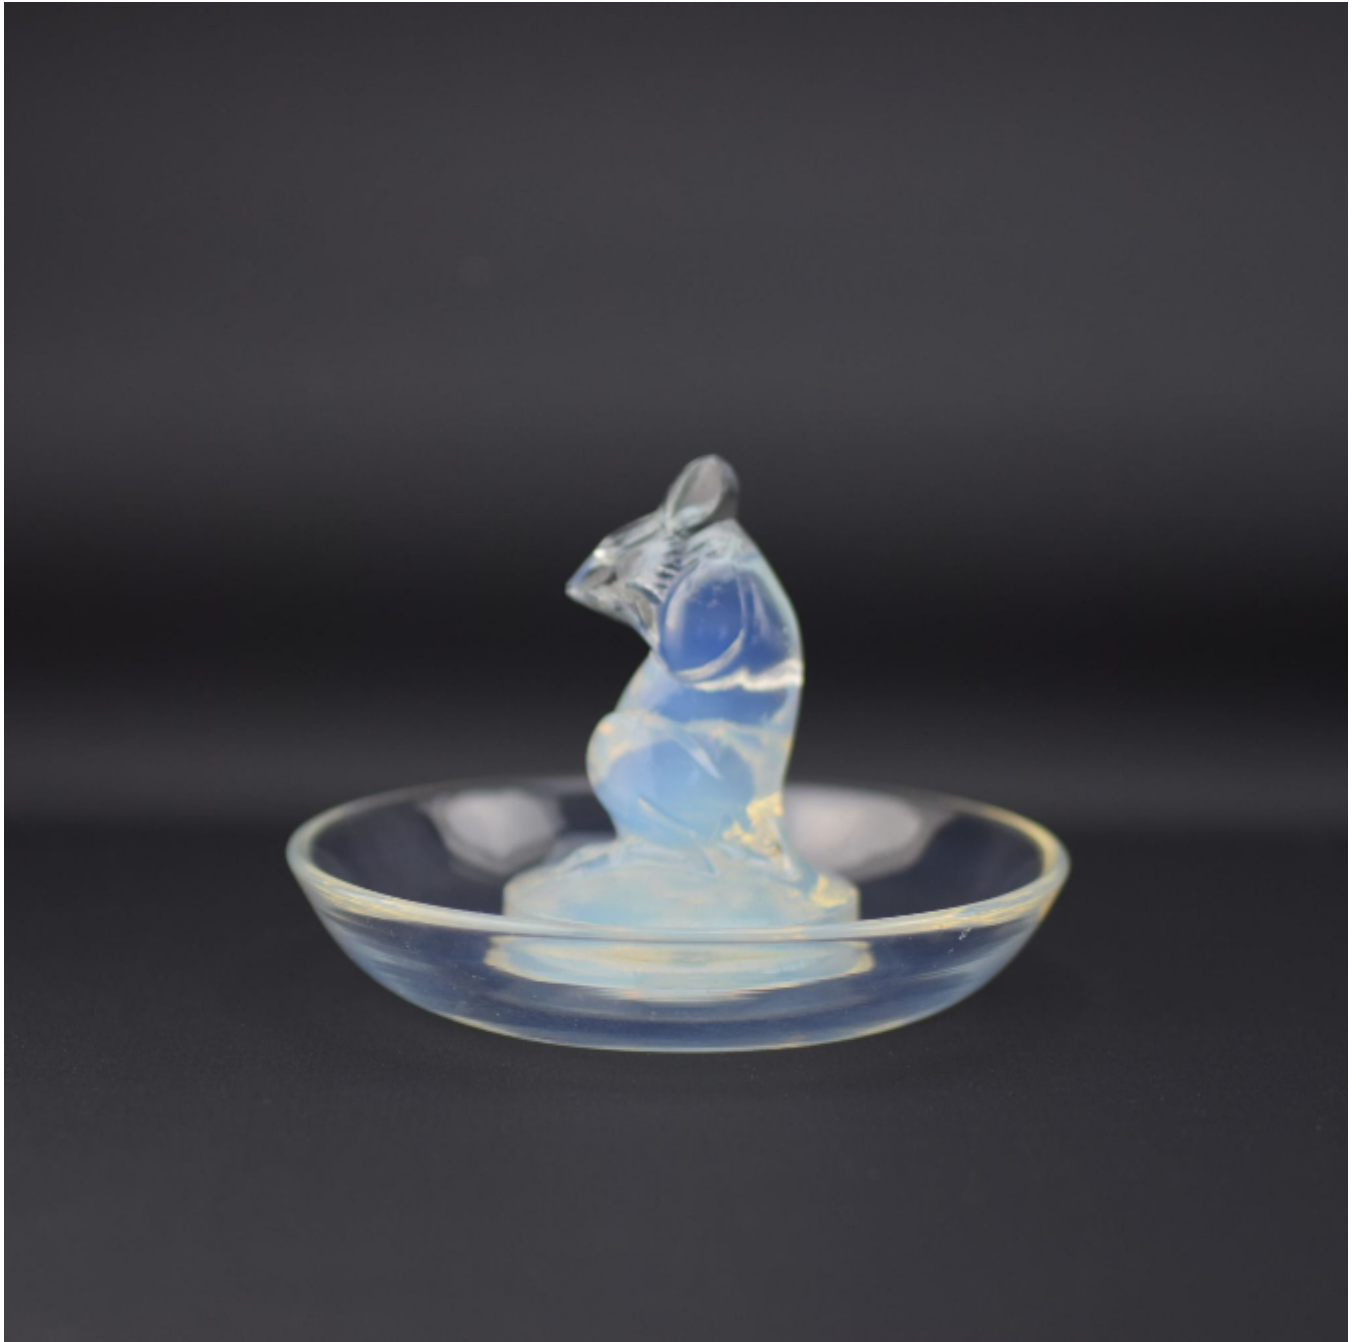

Rene Lalique opalescent Souris (mouse) ashtray

Rene Lalique

£450

REF: 2479

Height: 7 cm (2.8")

Width: 9 cm (3.5")

Description

Rene Lalique opalescent Souris ashtray

Marcilhac page ref 271

model no 286

introduced 1925

The condition is very good some minor wear to the base

Engraved Mark R Lalique France to the base