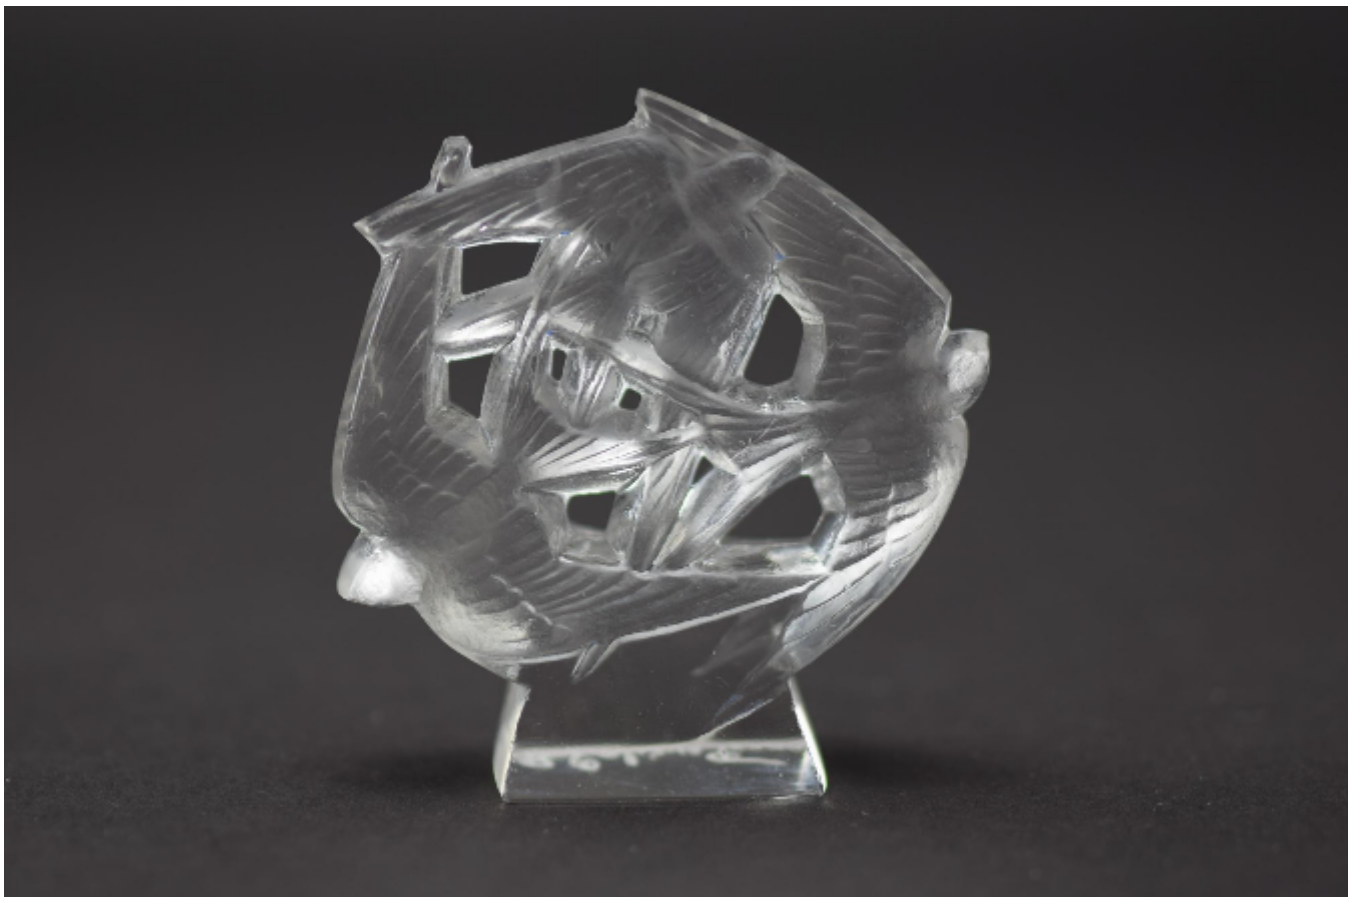

Rene Lalique Hirondelles cachet
Rene Lalique

Sold

REF: 1154

Height: 5.5 cm (2.2")

Description

Rene Lalique hirondelles cachet
Introduced in 1919
Marcilhac page ref:250
Visible fine mould lines
fine condition