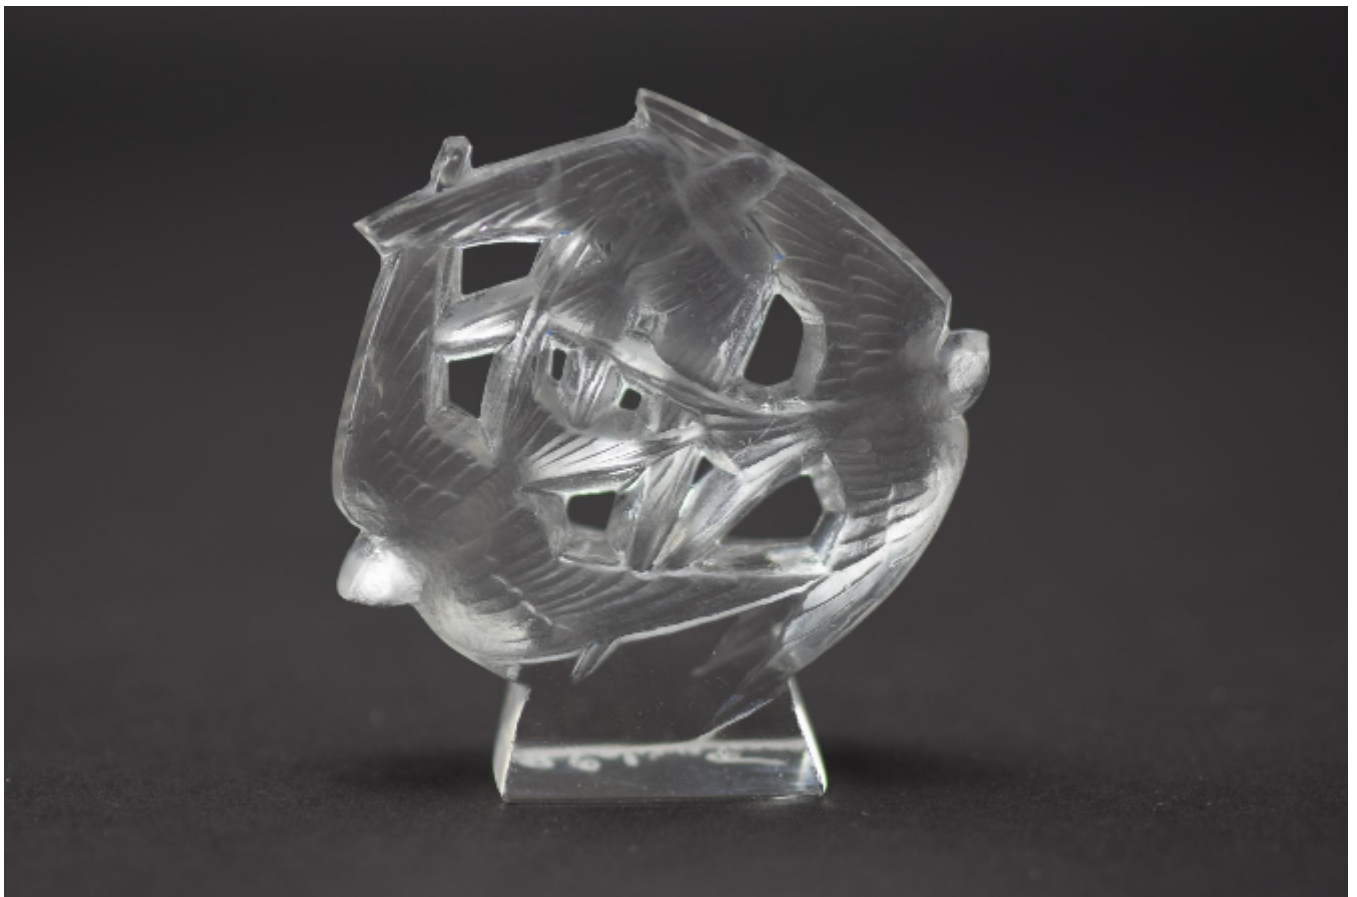

Rene Lalique Hirondelles cachet
Rene Lalique

Sold

REF: 1154

Height: 5.5 cm (2.2")

Description

Rene Lalique hirondelles cachet
Introduced in 1919
Marcilhac page ref:250
Visible fine mould lines
fine condition