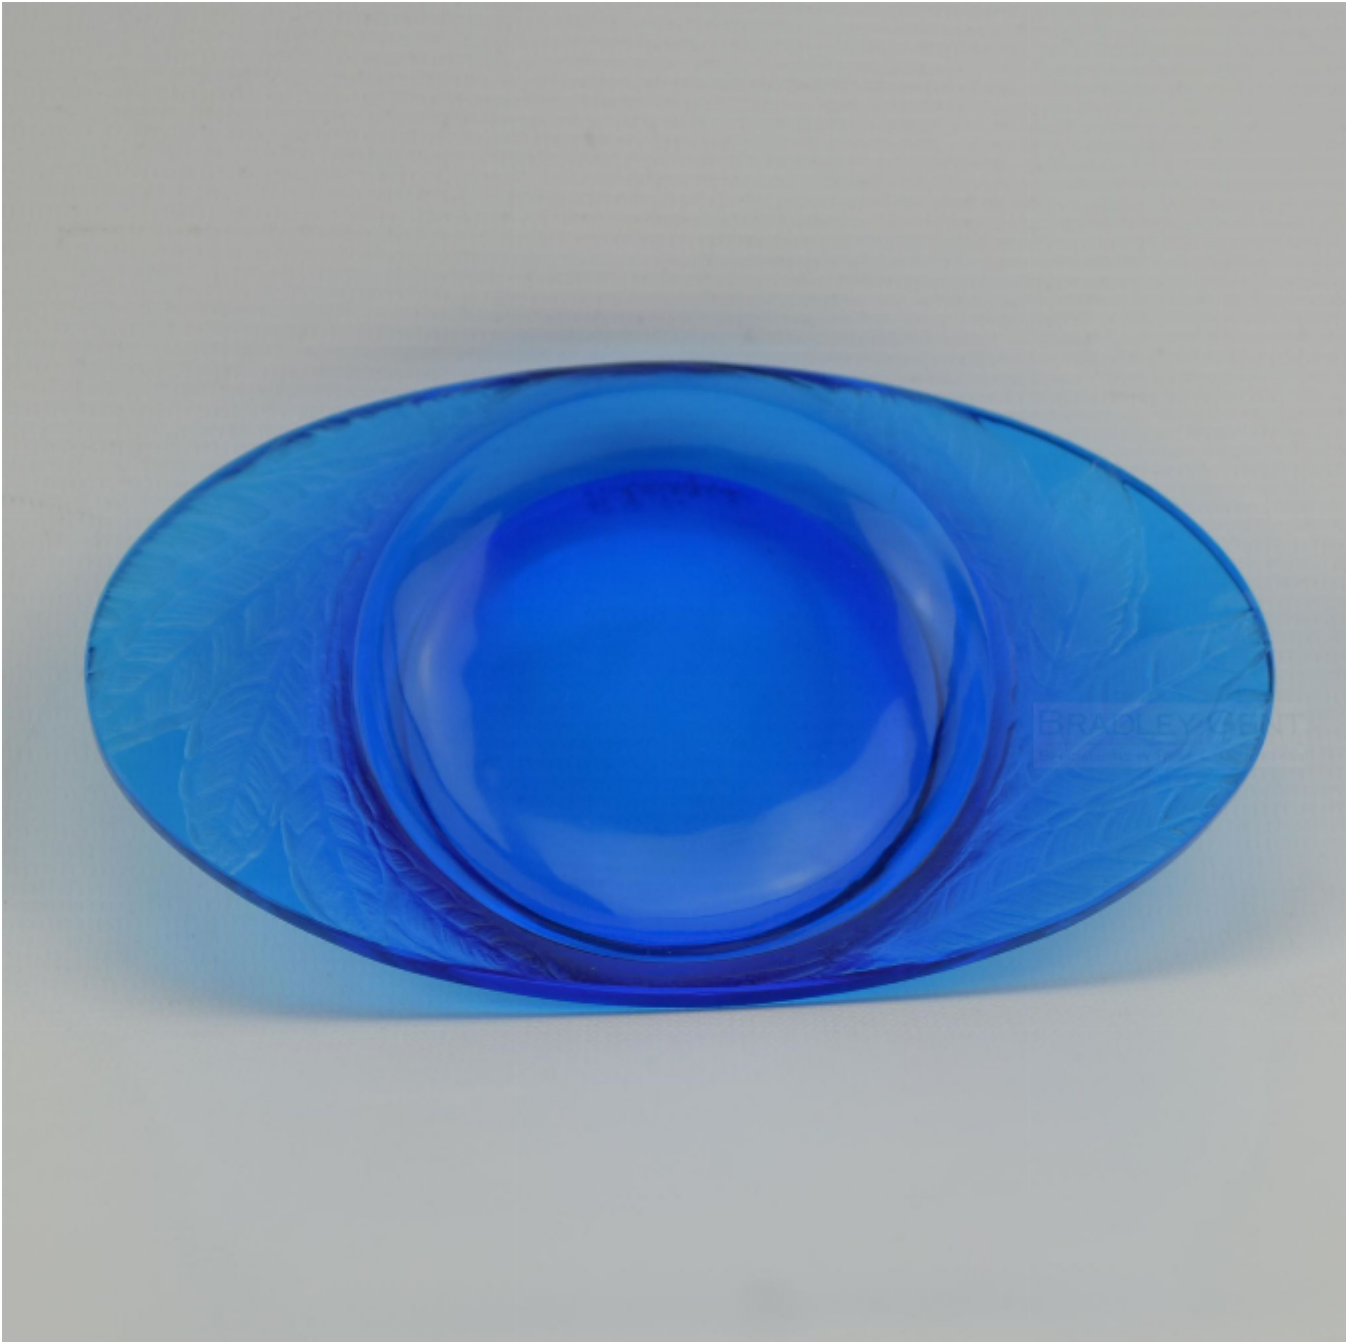

Rene Lalique electric blue Feuilles ashtray
Rene Lalique

£550

REF: 2421

Width: 16.6 cm (6.5")

Description

Rene Lalique electric blue Feuilles ashtray
Moulded with leaves either side of the centre

Engraved R Lalique to the base

Marcilhac page 270
Model 279
introduced 1924

The condition is very good with no damage, there are some wear scratches to the base