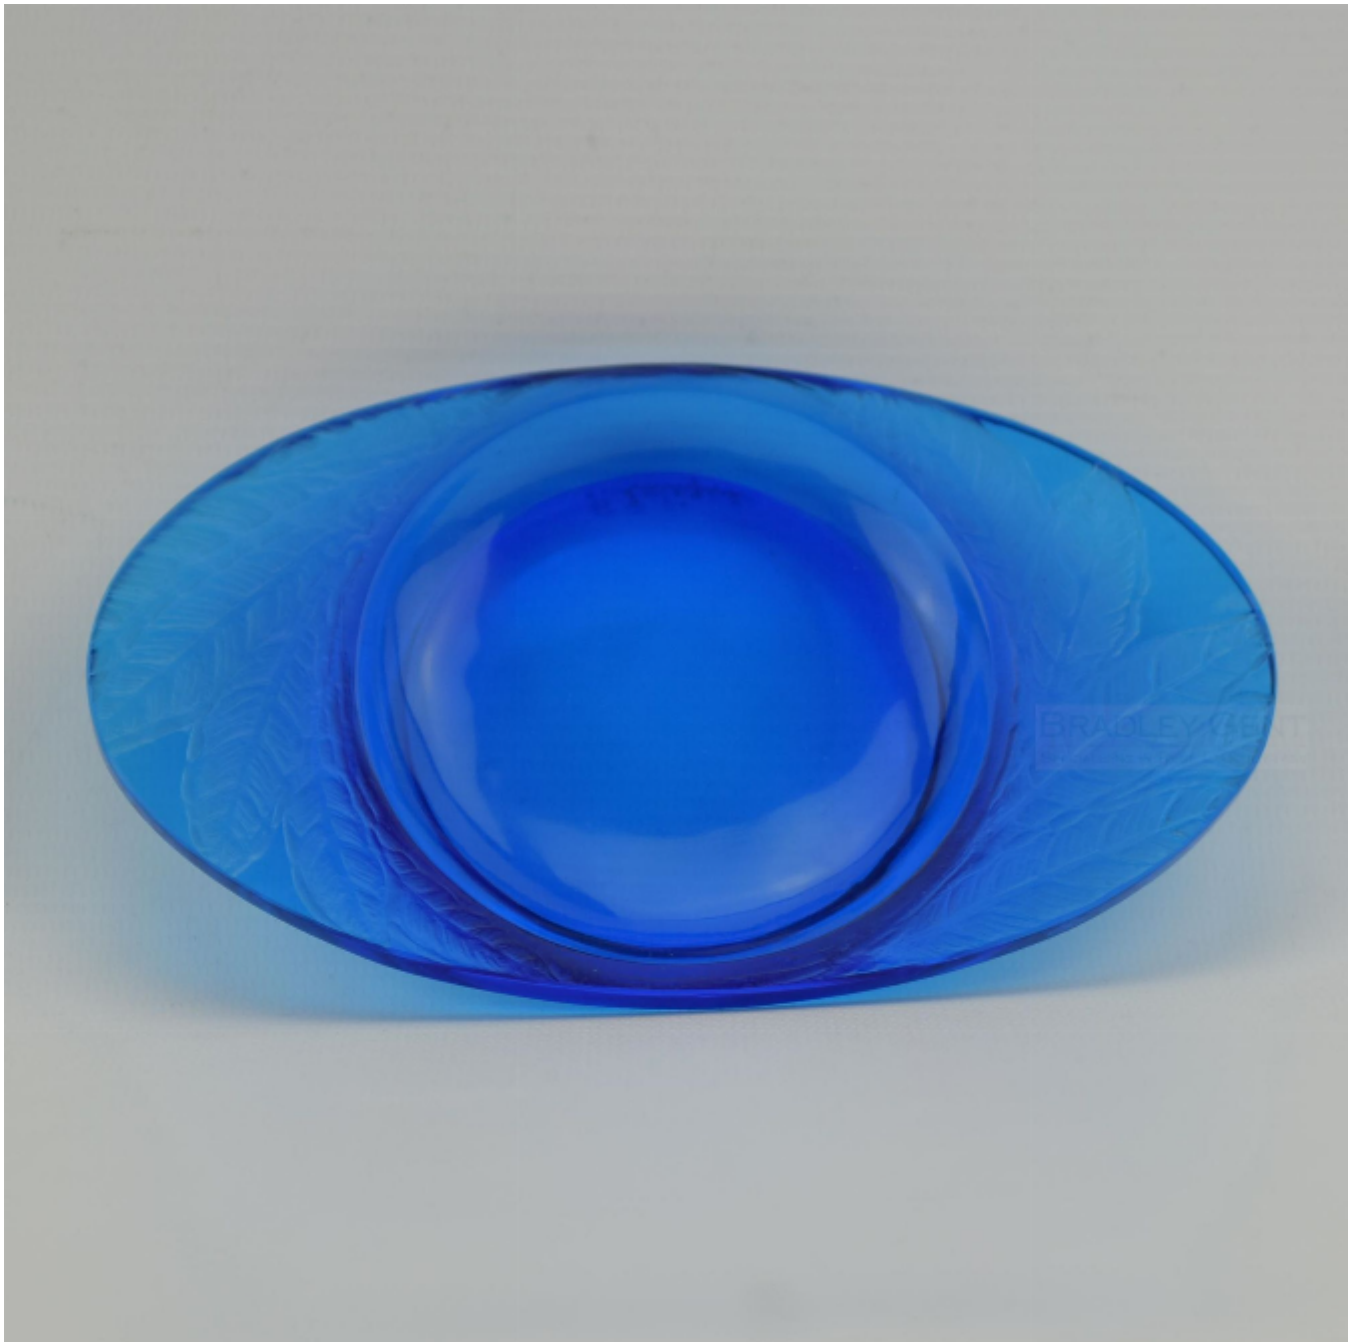

Rene Lalique electric blue Feuilles ashtray
Rene Lalique

£550

REF: 2421

Height: 2 cm (0.8")

Width: 16.6 cm (6.5")

Depth: 10 cm (3.9")

Description

Rene Lalique electric blue Feuilles ashtray
Moulded with leaves either side of the centre

Engraved R Lalique to the base

Marcilhac page 270
Model 279
introduced 1924

The condition is very good with no damage, there are some wear scratches to the base