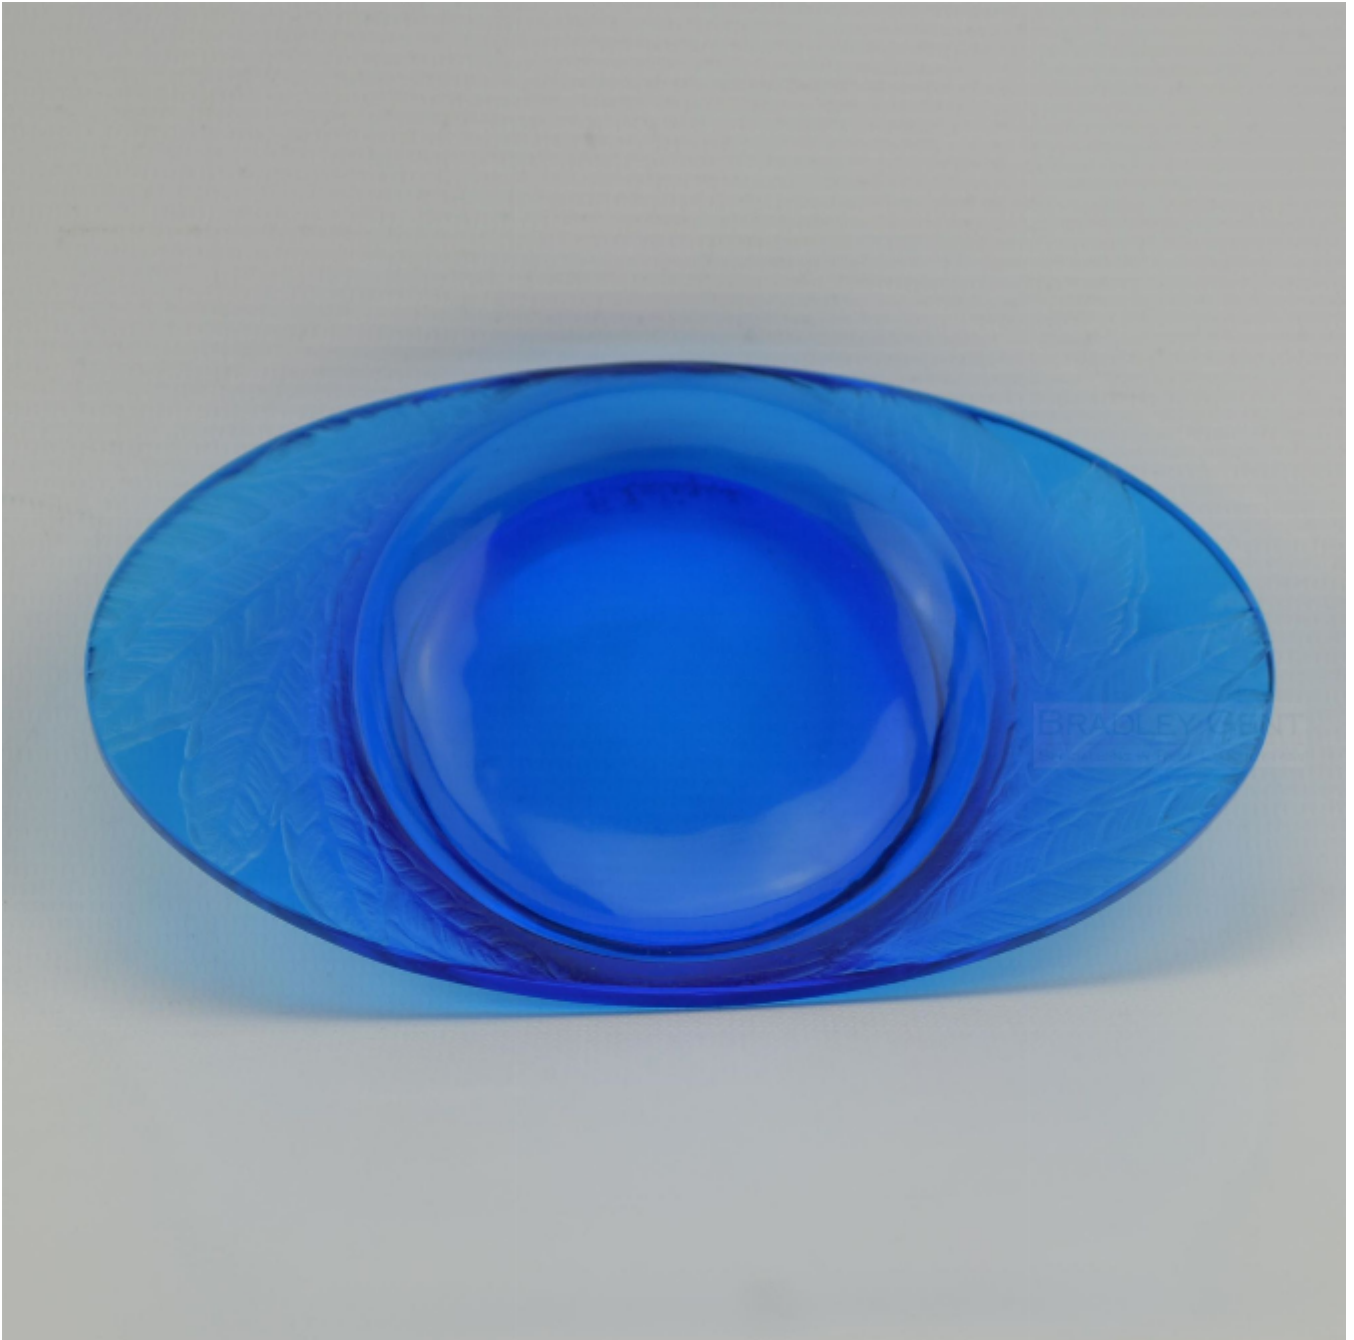

Rene Lalique electric blue Feuilles ashtray
Rene Lalique

£550

REF: 2421

Height: 2 cm (0.8")

Width: 16.6 cm (6.5")

Depth: 10 cm (3.9")

Description

Rene Lalique electric blue Feuilles ashtray
Moulded with leaves either side of the centre

Engraved R Lalique to the base

Marcilhac page 270
Model 279
introduced 1924

The condition is very good with no damage, there are some wear scratches to the base