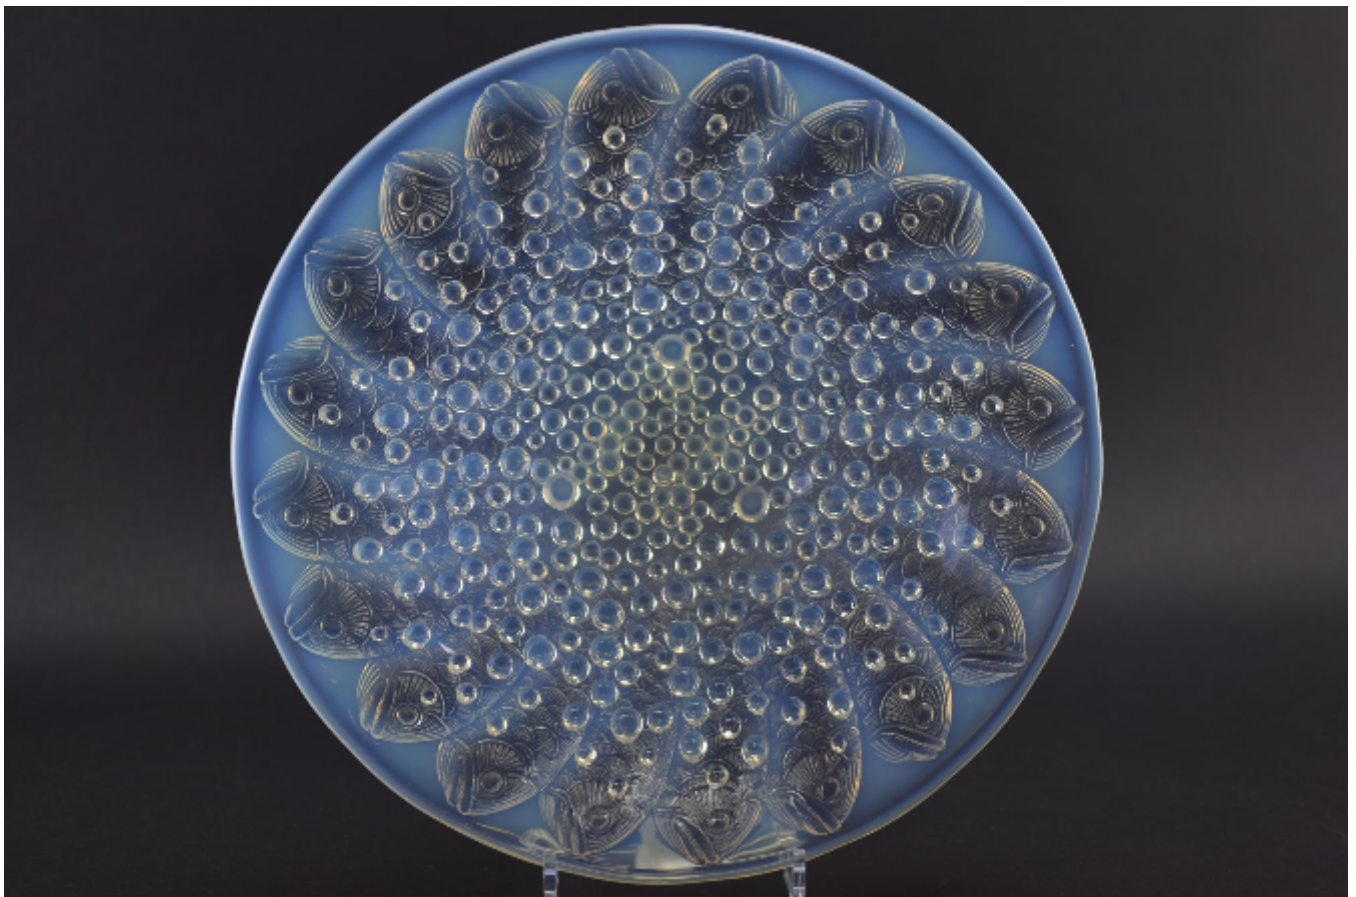

Rene Lalique Roscoff Opalescent coupe Ouverte
Rene Lalique

Sold

REF: 1000

Diameter: 35.5 cm (14")

Description

Large opalescent shallow bowl with repeating fish design amongst bubbles

Introduced in 1932

Marcilhac Page ref:306

Lovely condition and opalescence