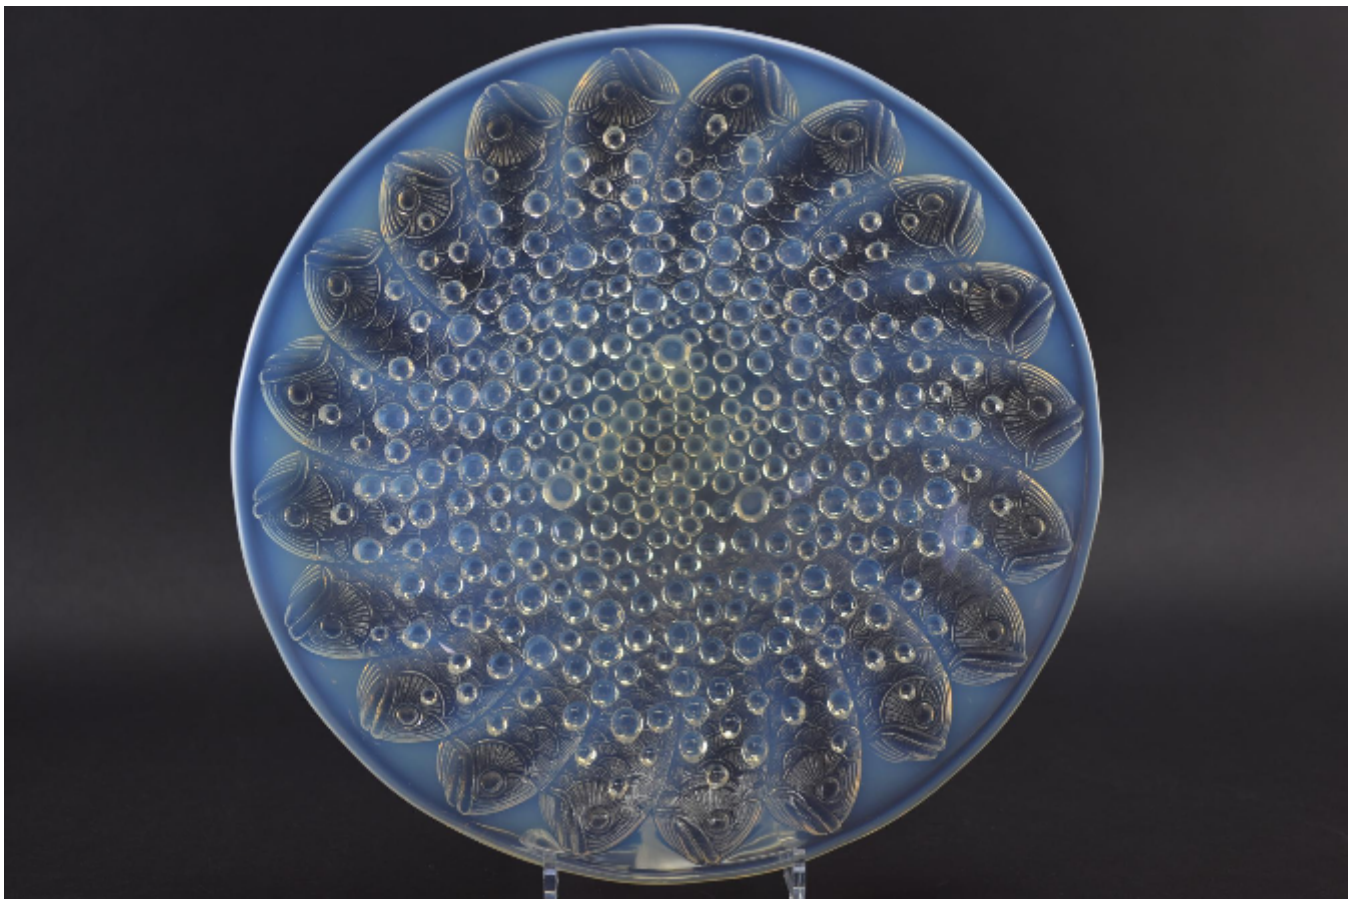

Rene Lalique Roscoff Opalescent coupe Ouverte
Rene Lalique

Sold

REF: 1000

Diameter: 35.5 cm (14")

Description

Large opalescent shallow bowl with repeating fish design amongst bubbles

Introduced in 1932

Marcilhac Page ref:306

Lovely condition and opalescence