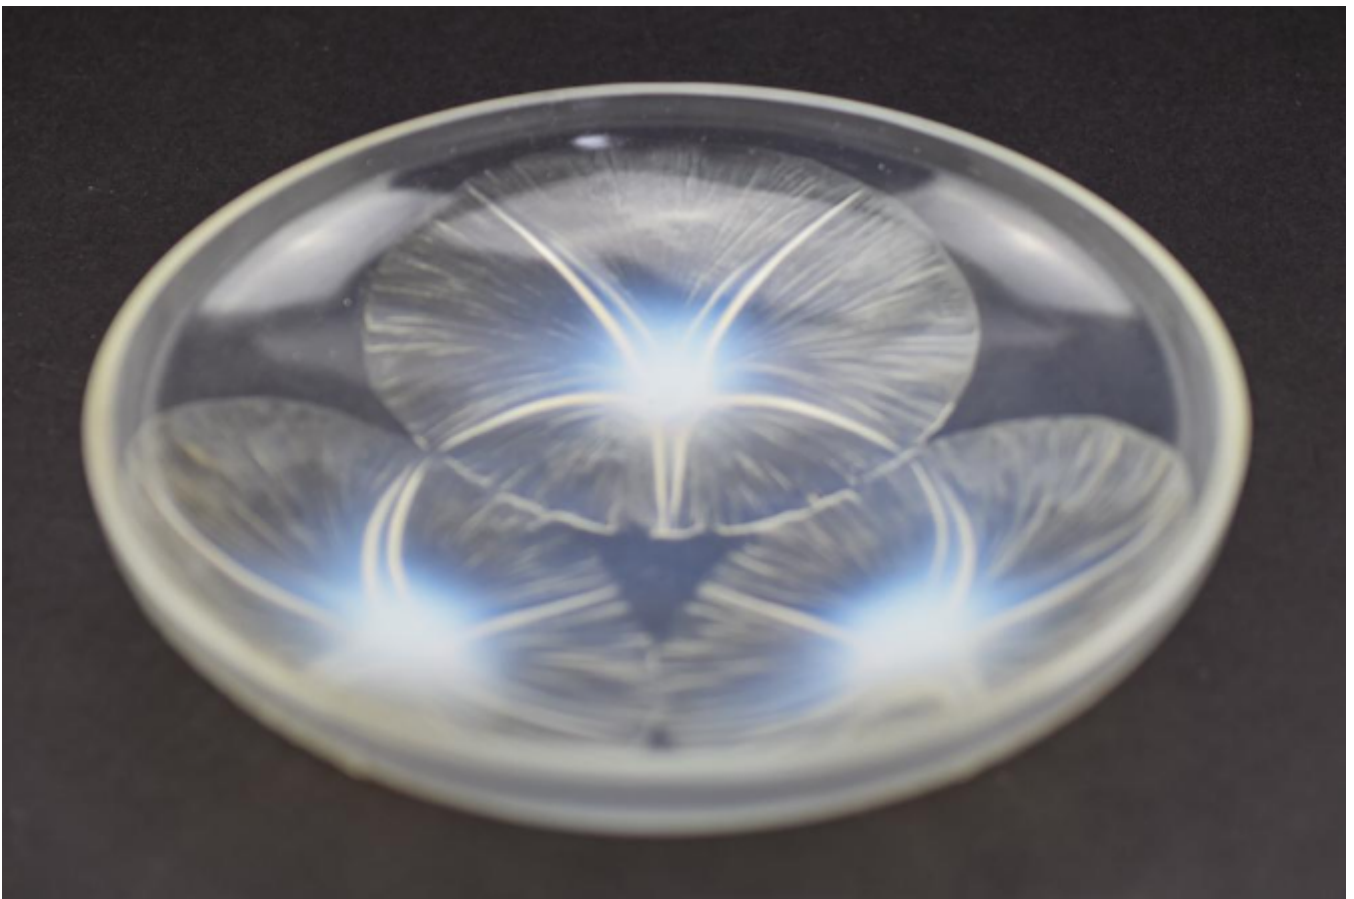

Rene Lalique opalescent Volubilis bowl
Rene Lalique

Sold

REF: 1020

Diameter: 21 cm (8.3")

Description

Rene Lalique opalescent Volubilis bowl
introduced in 1921
Marcilhac page ref: 293