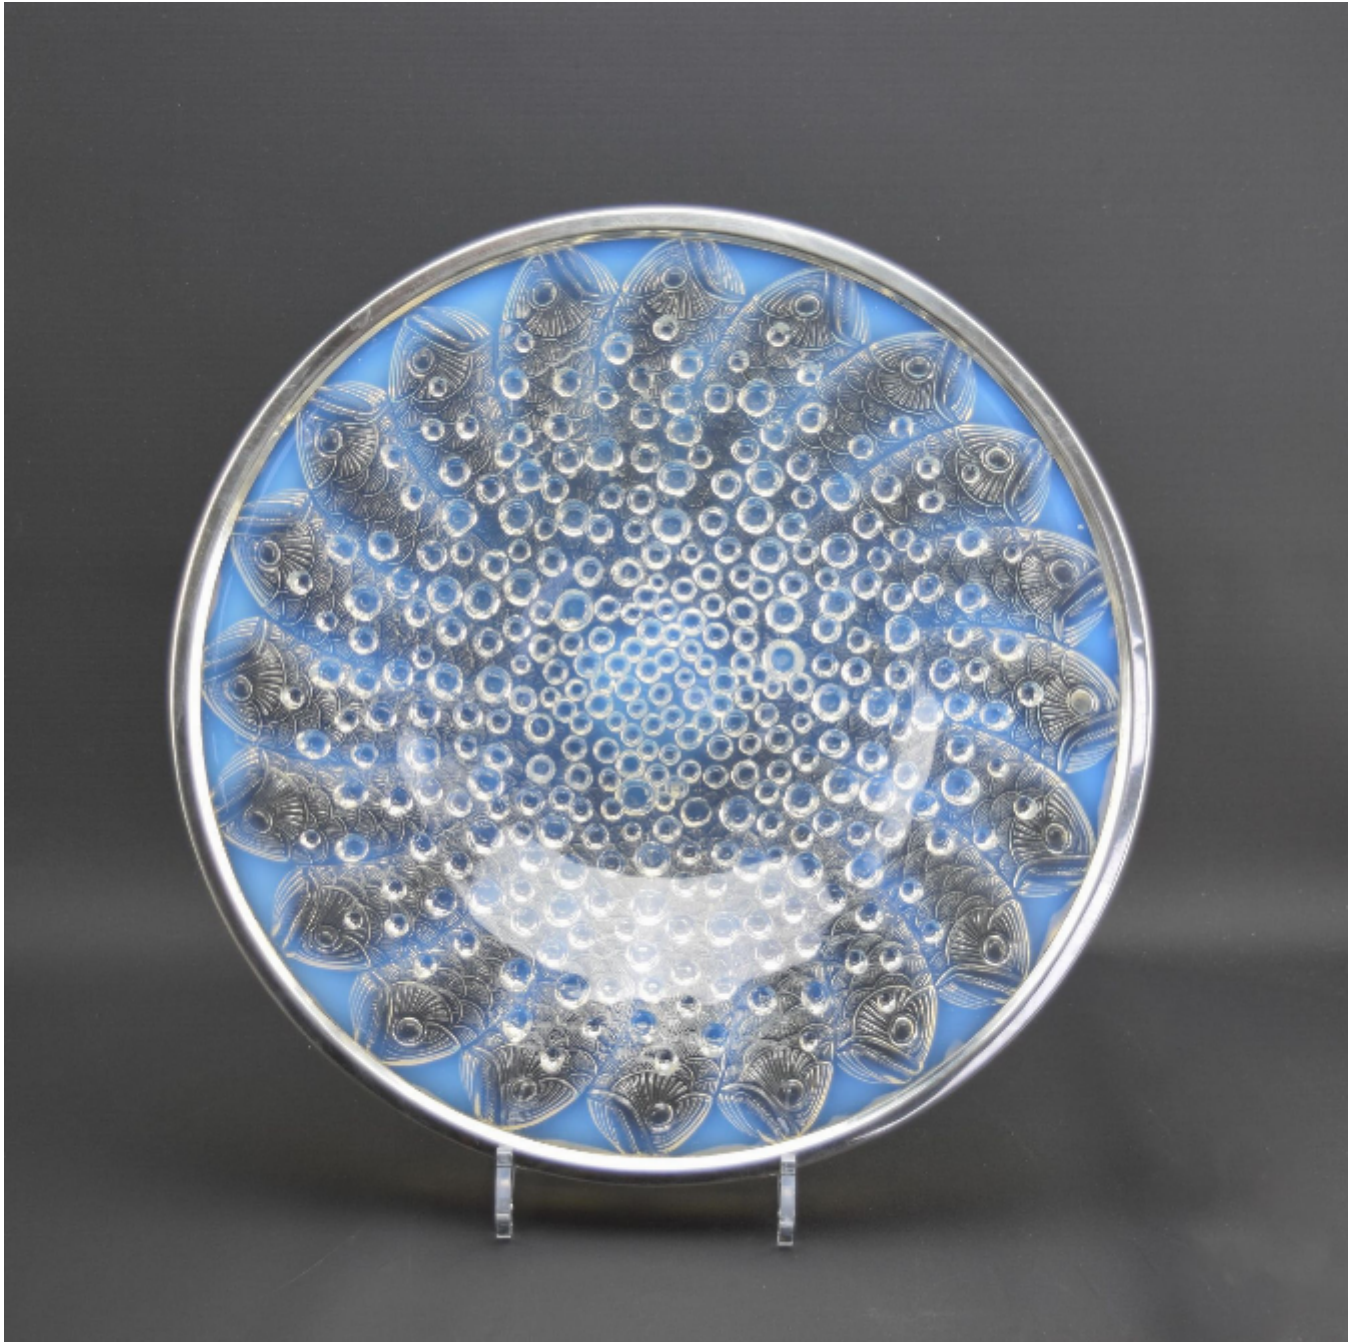

BRADLEY GENT

SPECIALISING IN RENE LALIQUE GLASS

Rene Lalique Opalescent Roscoff Coupe Ouverte

Rene Lalique

£1,650

REF: 2814

Height: 7.2 cm (2.8")

Diameter: 35.5 cm (14")

Description

Large opalescent shallow bowl with repeating fish design amongst bubbles
Applied silver rim hallmarked with the Spanish mark of Mostany LLoport 925
Engraved to the centre R Lalique France

Introduced in 1932
Marcilhac page ref 306
Model no 10-283

The condition is very good, with no damage. There are a few expected light surface scratches nothing detrimental or unsightly.

The rim had been attached with plaster of Paris, this can be seen when the bowl is turned upside down. The silver rim has been purely added close to the time of manufacture to embellish the dish and is not covering damage as could be suggested.