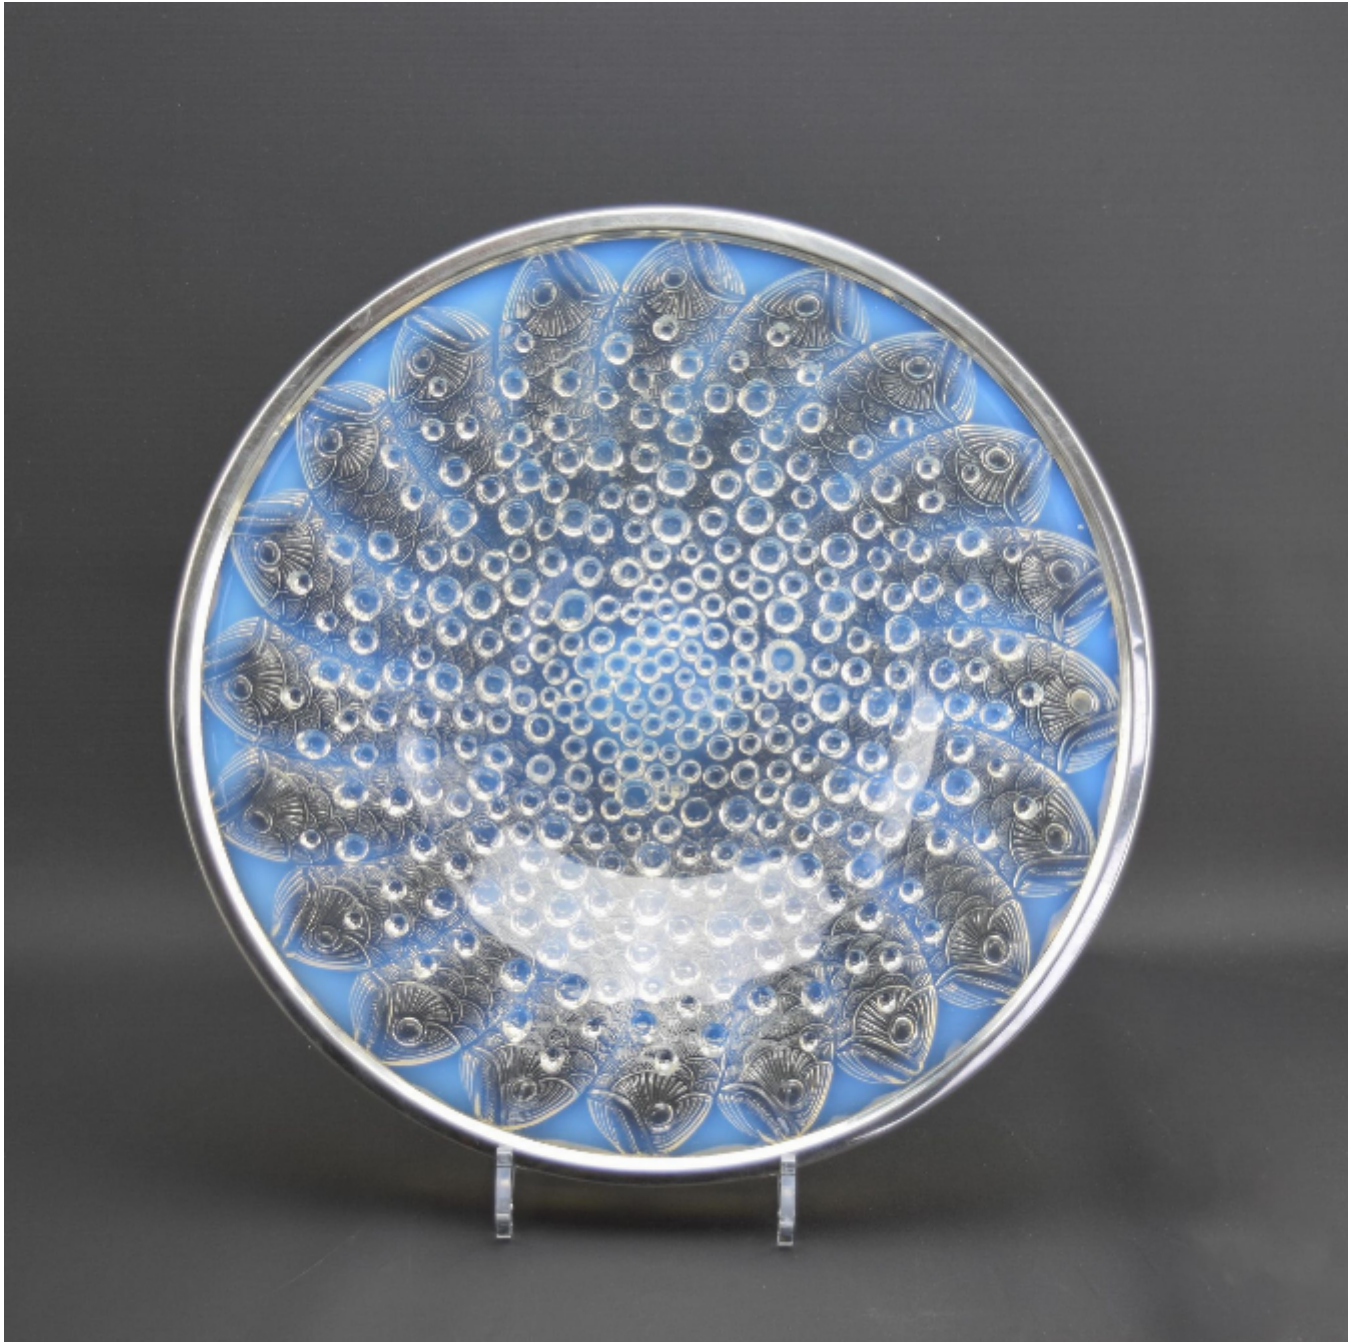

Rene Lalique Opalescent Roscoff Coupe Ouverte
Rene Lalique

£1,650

REF: 2814

Height: 7.2 cm (2.8")

Diameter: 35.5 cm (14")

Description

Large opalescent shallow bowl with repeating fish design amongst bubbles
Applied silver rim hallmarked with the Spanish mark of Mostany LLoport 925
Engraved to the centre R Lalique France

Introduced in 1932
Marcilhac page ref 306
Model no 10-283

The condition is very good, with no damage. There are a few expected light surface scratches nothing detrimental or unsightly.

The rim had been attached with plaster of Paris, this can be seen when the bowl is turned upside down. The silver rim has been purely added close to the time of manufacture to embellish the dish and is not covering damage as could be suggested.