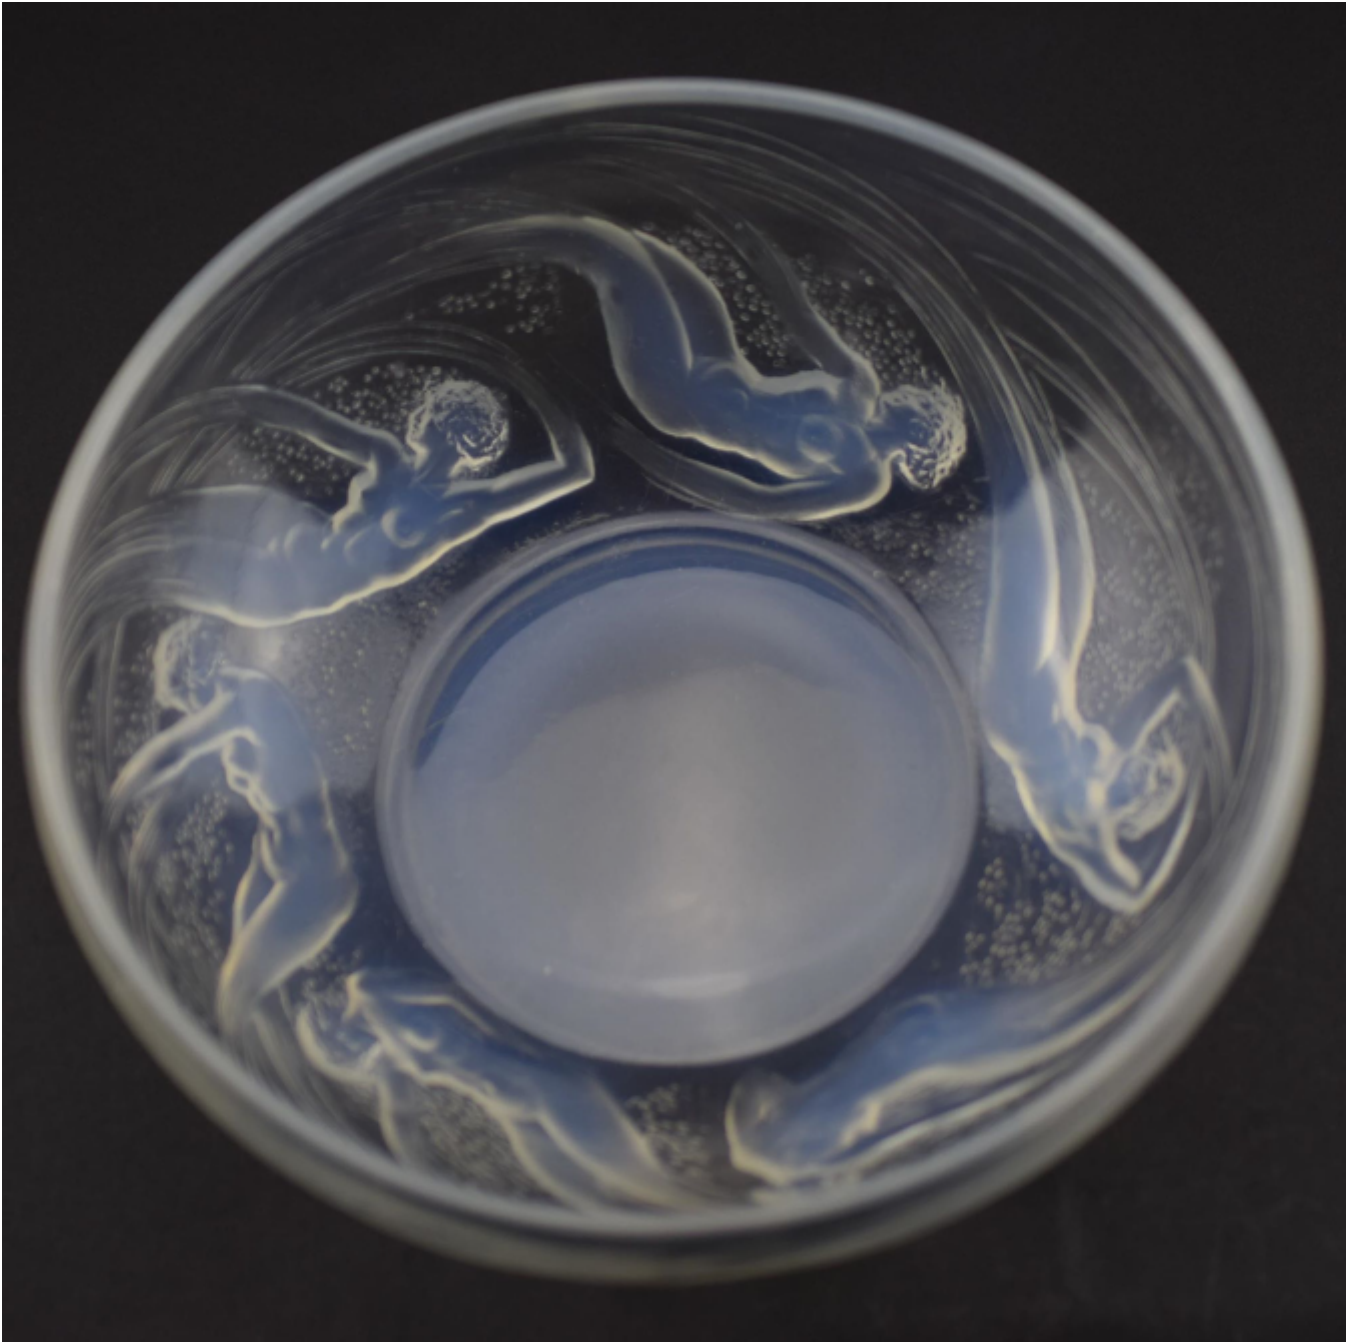

Rene Lalique Opalescent Ondines Refermee bowl  
Rene Lalique

Sold

REF: 1961

Height: 7.5 cm (3")

Diameter: 19 cm (7.5")

## Description

Rene Lalique Opalescent Ondines refermee bowl

Introduced in 1921

Marcilhac page ref:292

Model 381

Moulded mark R Lalique

The condition is very good, there are a few very light scuffs but nothing off putting or detrimental.

There are 2 versions of this bowl, this bowl the refermee which is the more desirable one has a slightly rolled over rim opposed to the the other ouverte version which is more straight sided.