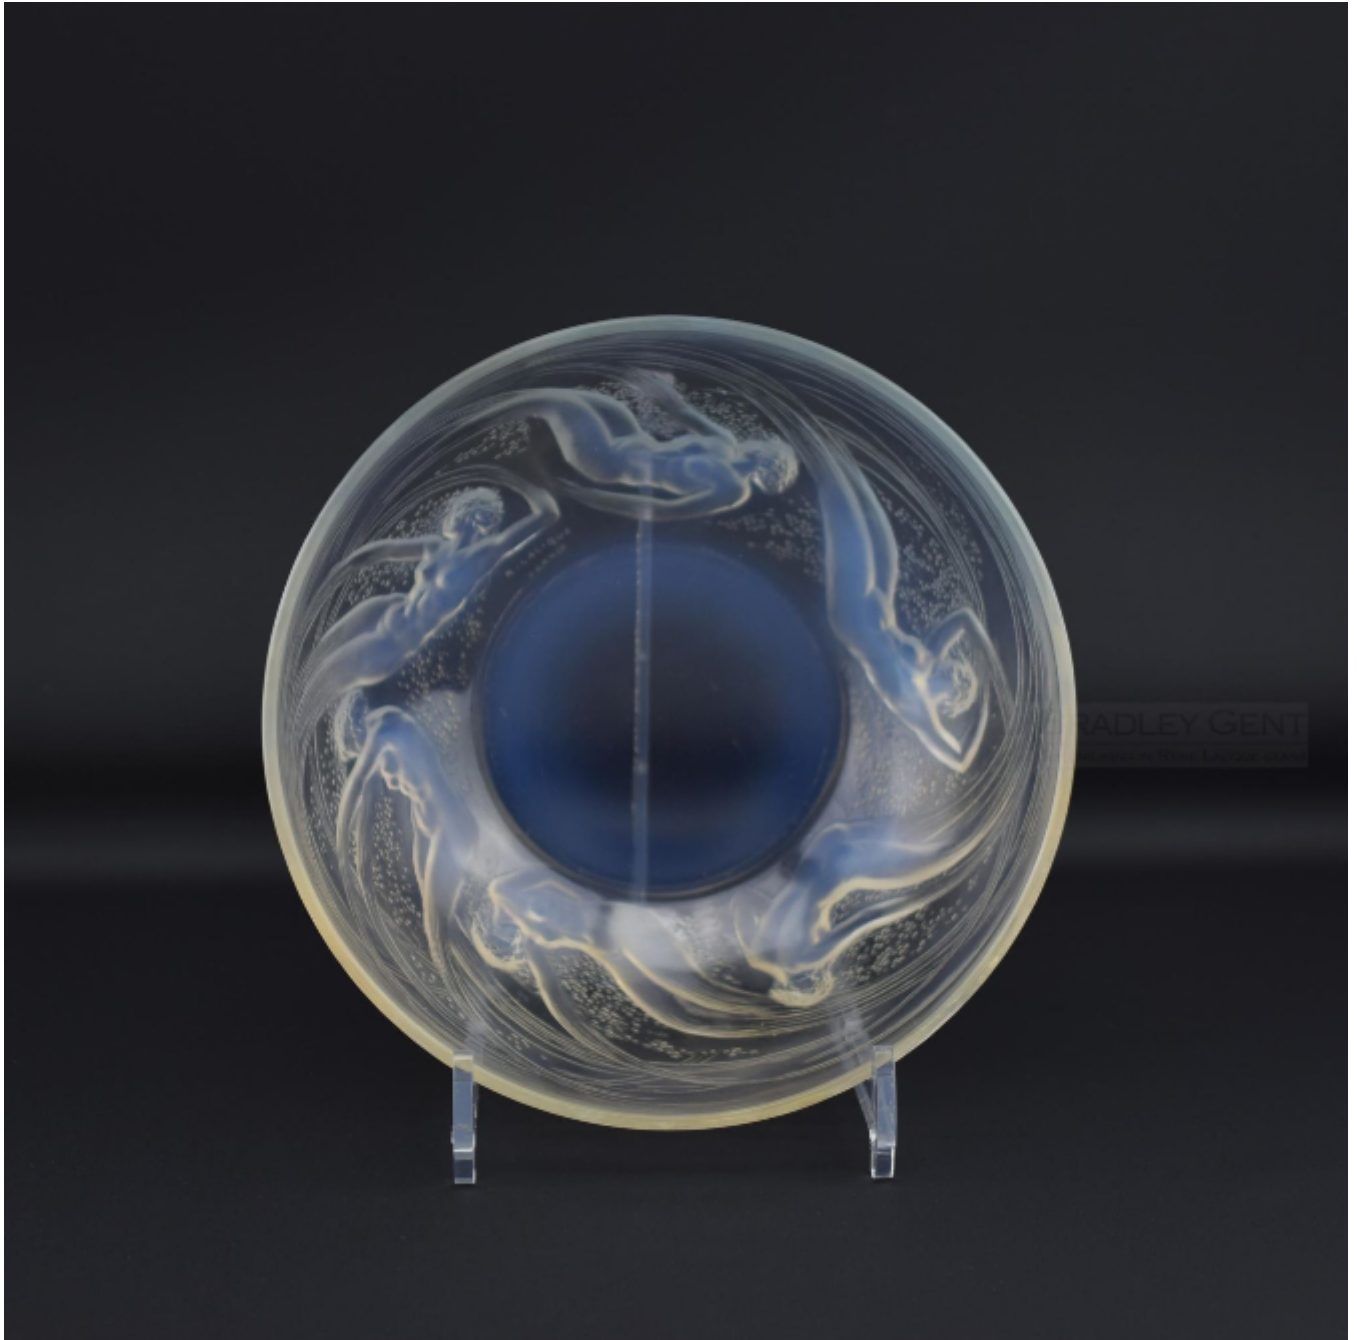

Rene Lalique opalescent Ondines glass bowl
Rene Lalique

Sold

REF: 2299

Height: 7 cm (2.8")

Diameter: 21 cm (8.3")

Description

R Lalique opalescent Ondines bowl ouverte version

Introduced in 1921

Marcihac page ref: 292

Wheel Cut mark - R Lalique France

Model number 380

The condition is very good with no damage or faults, there are a few age related light surface scratches, nothing detrimental.