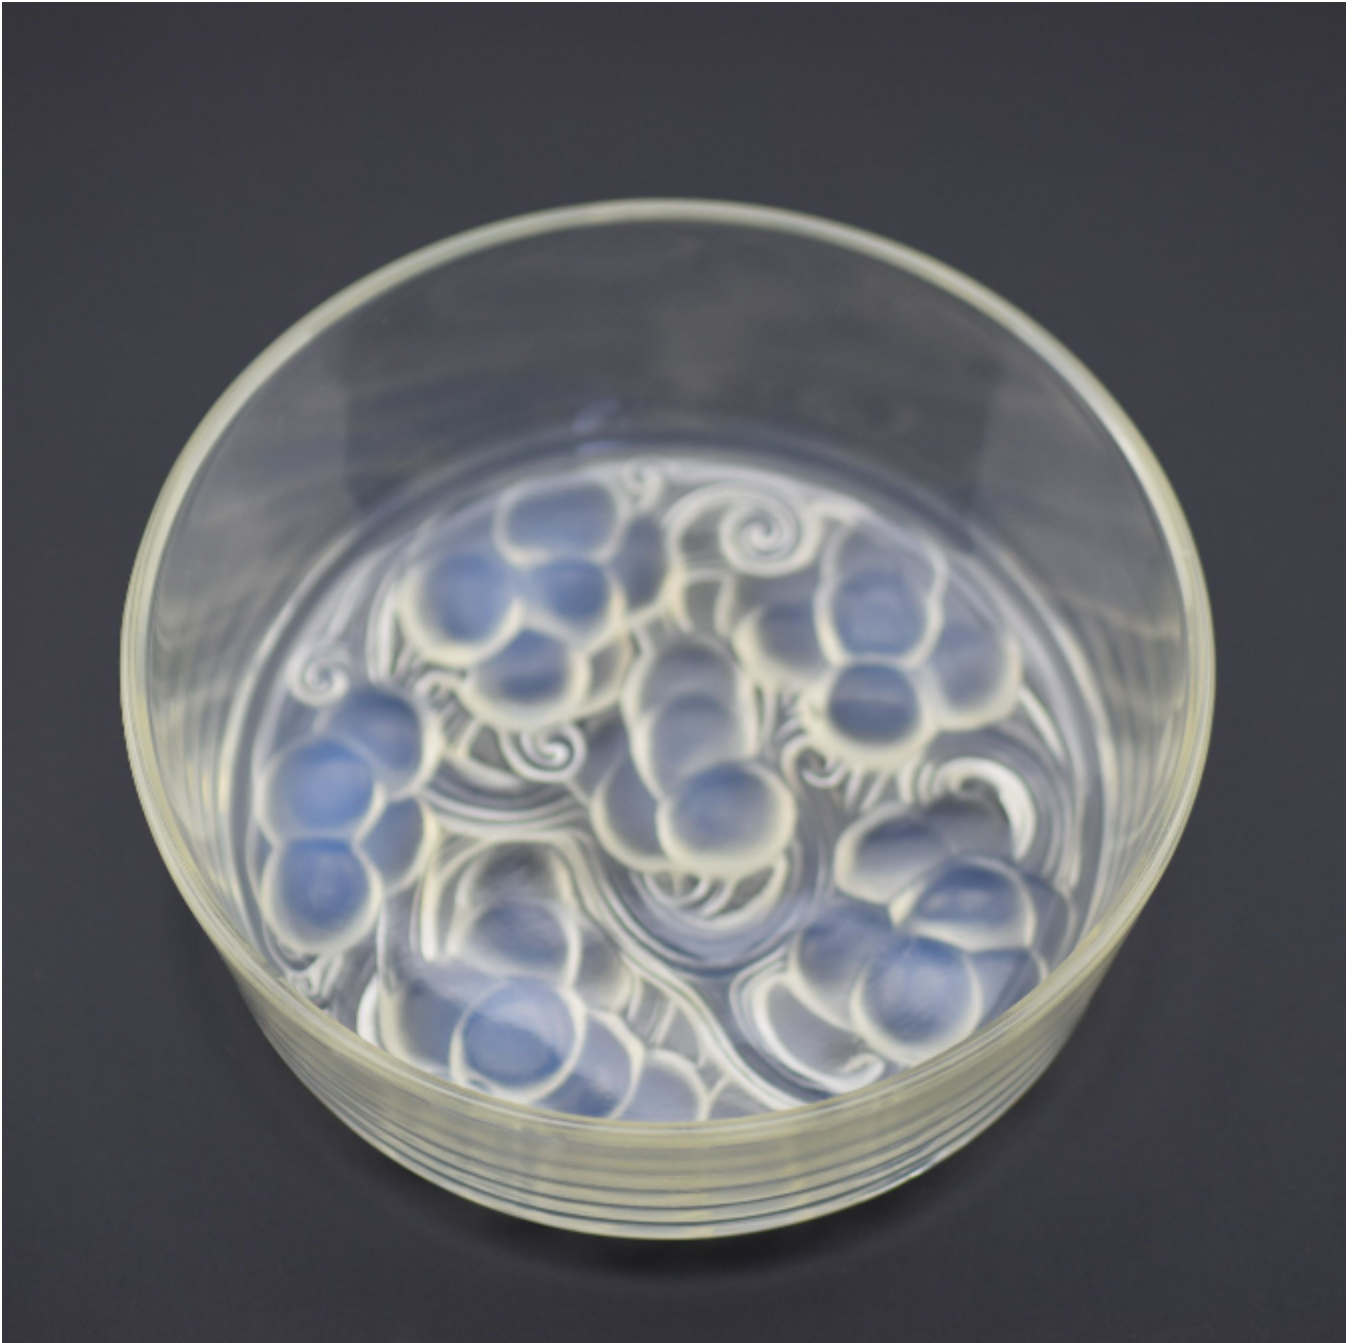

Rene Lalique opalescent Marienthal Confiturier

Sold

REF: 2582

Height: 6.2 cm (2.4")

Diameter: 16.6 cm (6.5")

Description

Rene Lalique opalescent Marienthal Confiturier (jam bowl)

model number 3877

Introduced in 1924

Marcilhac page 813

Moulded mark R Lalique (quite feint and hard to photograph)

The condition is very good with no faults or damage

There are one or two small scratches from use, nothing unsightly