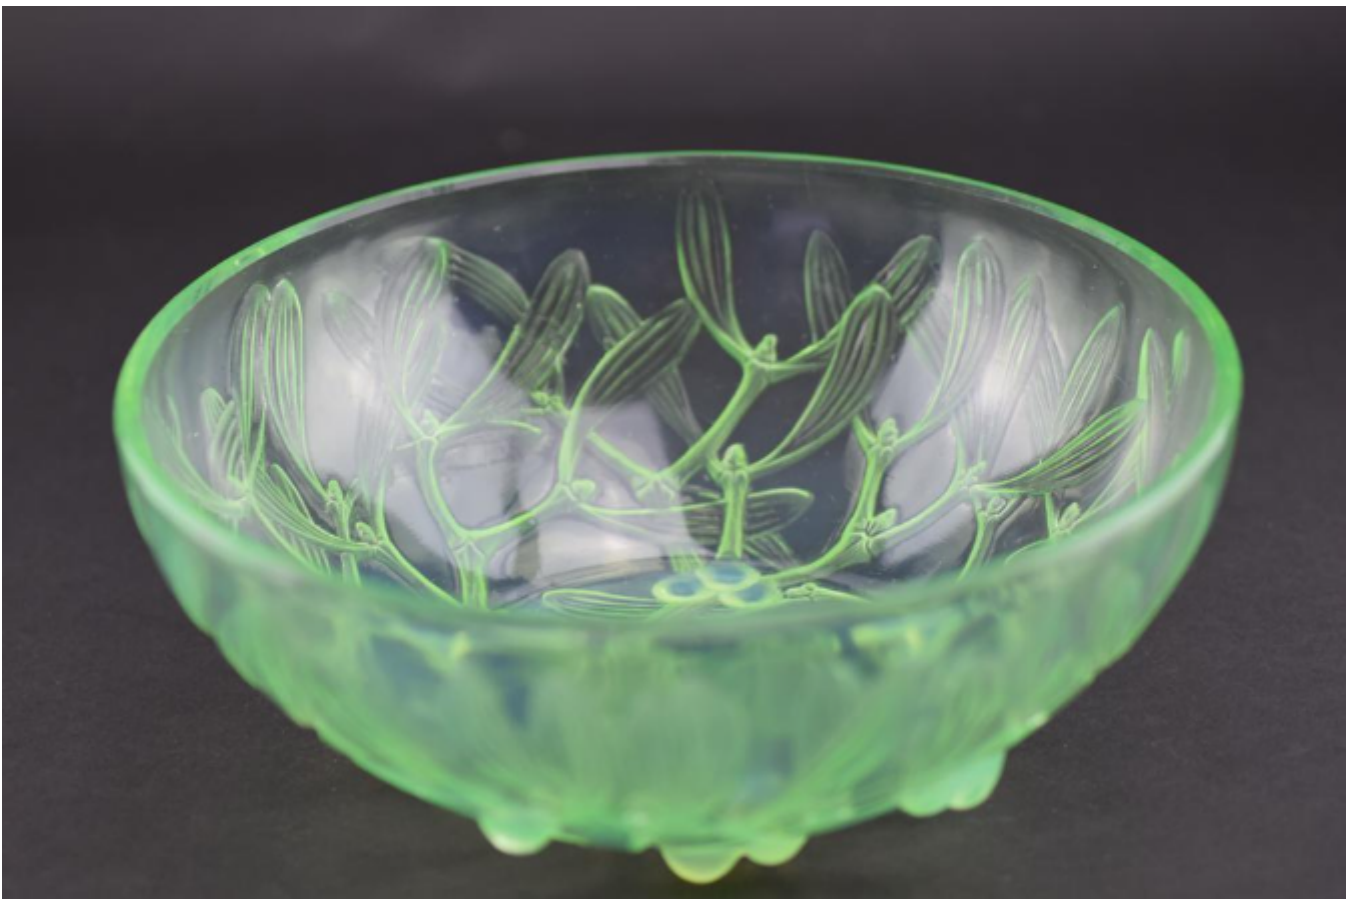

Rene Lalique mint opalescent No 2 Gui bowl  
Rene Lalique

Sold

REF: 1451

Height: 9 cm (3.5")

Diameter: 20.5 cm (8.1")

## Description

Mint opalescent Gui bowl

This is a hard to find bowl in mint opalescent and it's a lovely example in great condition and with very good definition

Moulded mark R Lalique

No2 bowl

Marilhac page ref 751  
introduced in 1921