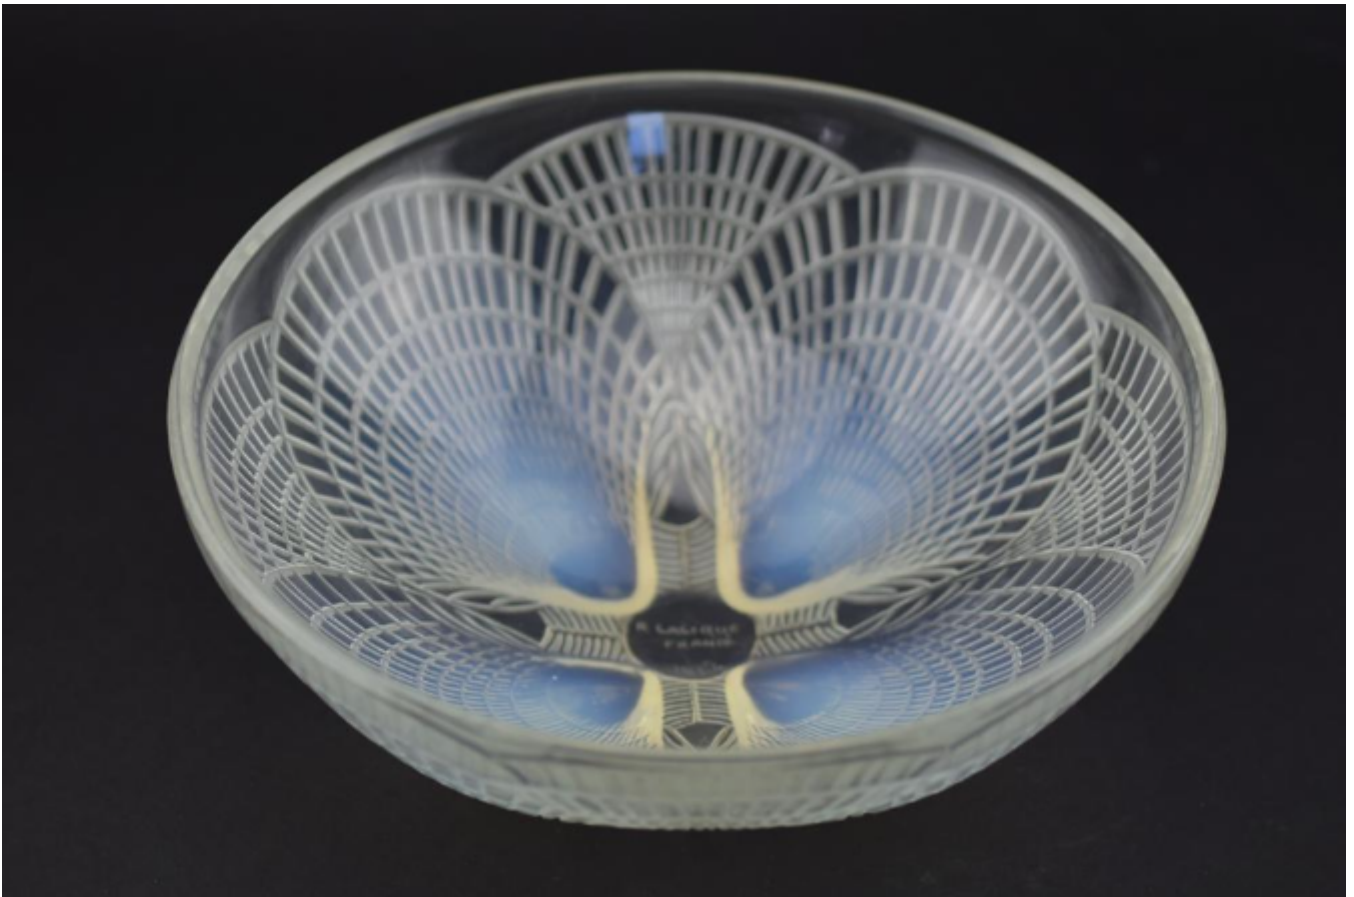

Rene Lalique Coquilles opalescent no 2 bowls
Rene Lalique

Sold

REF: 1028

Diameter: 21 cm (8.3")

Description

Rene Lalique Coquilles opalescent no 2 bowls

Introduced in 1924

Marcilhac page ref: 748

Model number 3201

Wheel cut mark R Lalique France

Along with No 3201

The condition is very good, there are a few minor scratches to the centre of the bowl, nothing particularly noticeable but mentioned for accuracy