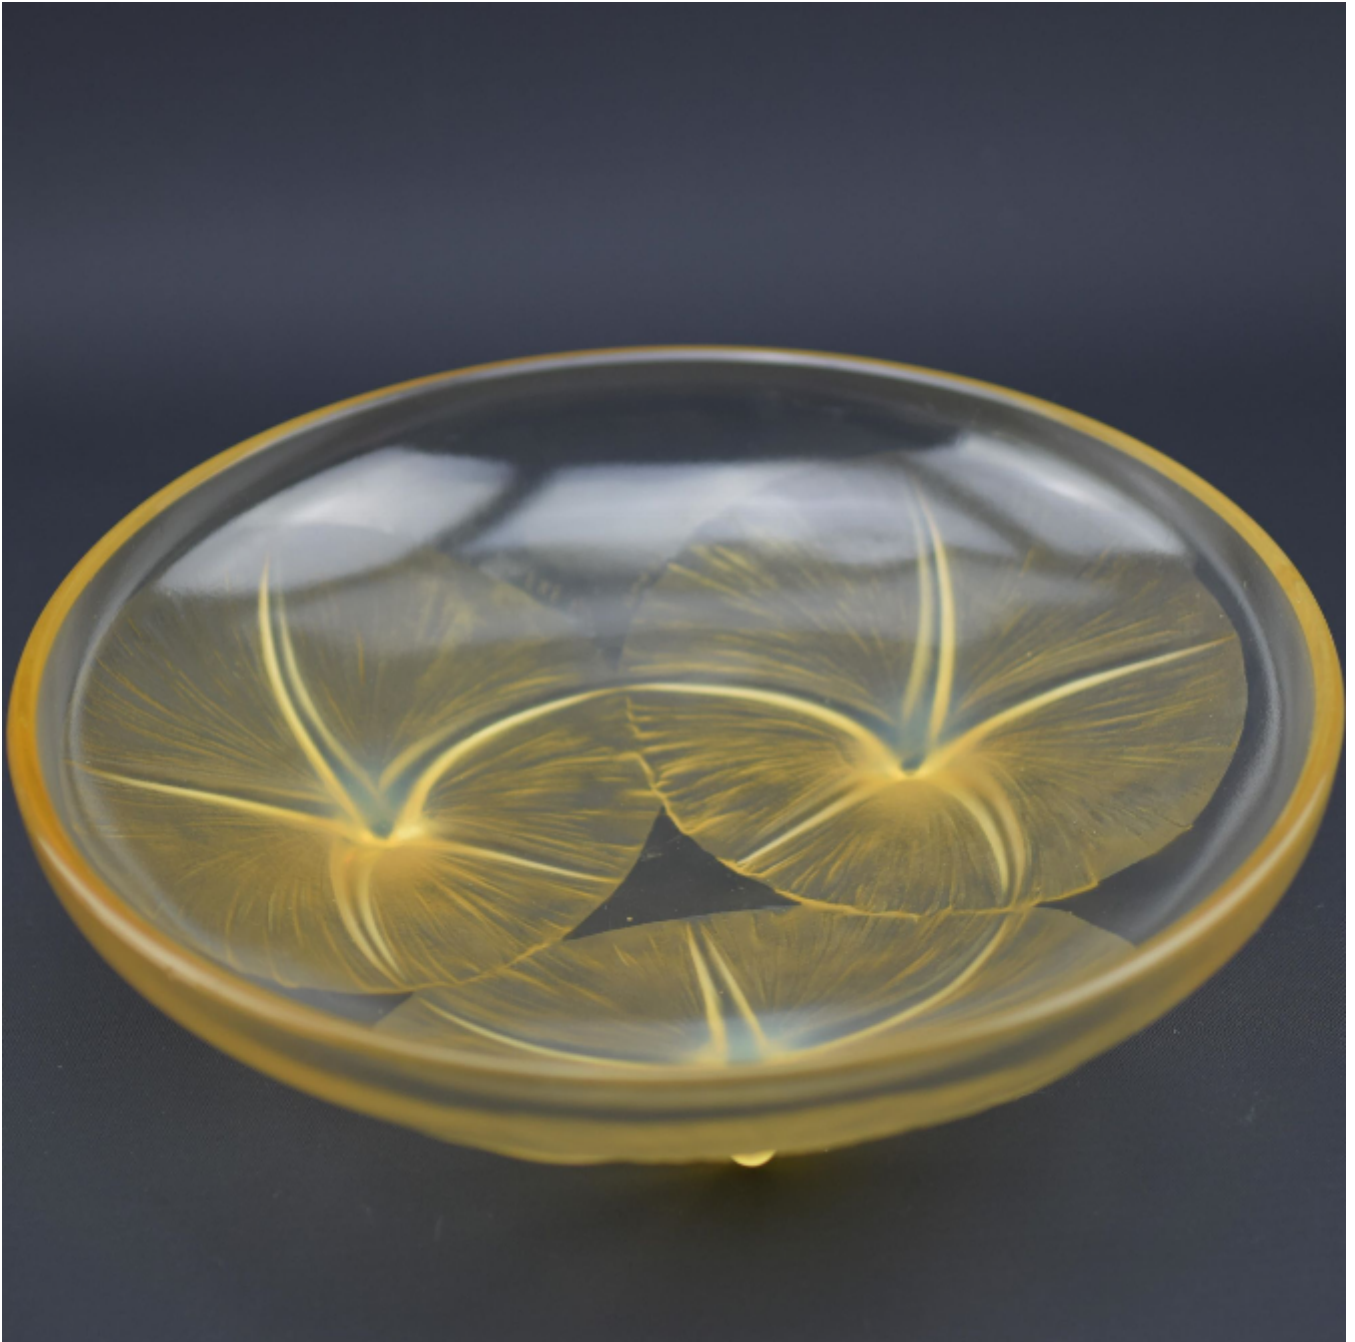

Rene Lalique Amber opalescent Volubilis bowl
Rene Lalique

Sold

REF: 2570

Height: 5.7 cm (2.2")

Diameter: 21.5 cm (8.5")

Description

Rene Lalique Amber opalescent Volubilis bowl

A design depicting three morning glory flowerheads with the three stems forming the feet

The condition is very good with a few little marks and 1 visible air bubble. Nothing detrimental

Moulded mark R Lalique

Introduced in 1921

Marcihac page ref: 293

Model number 383