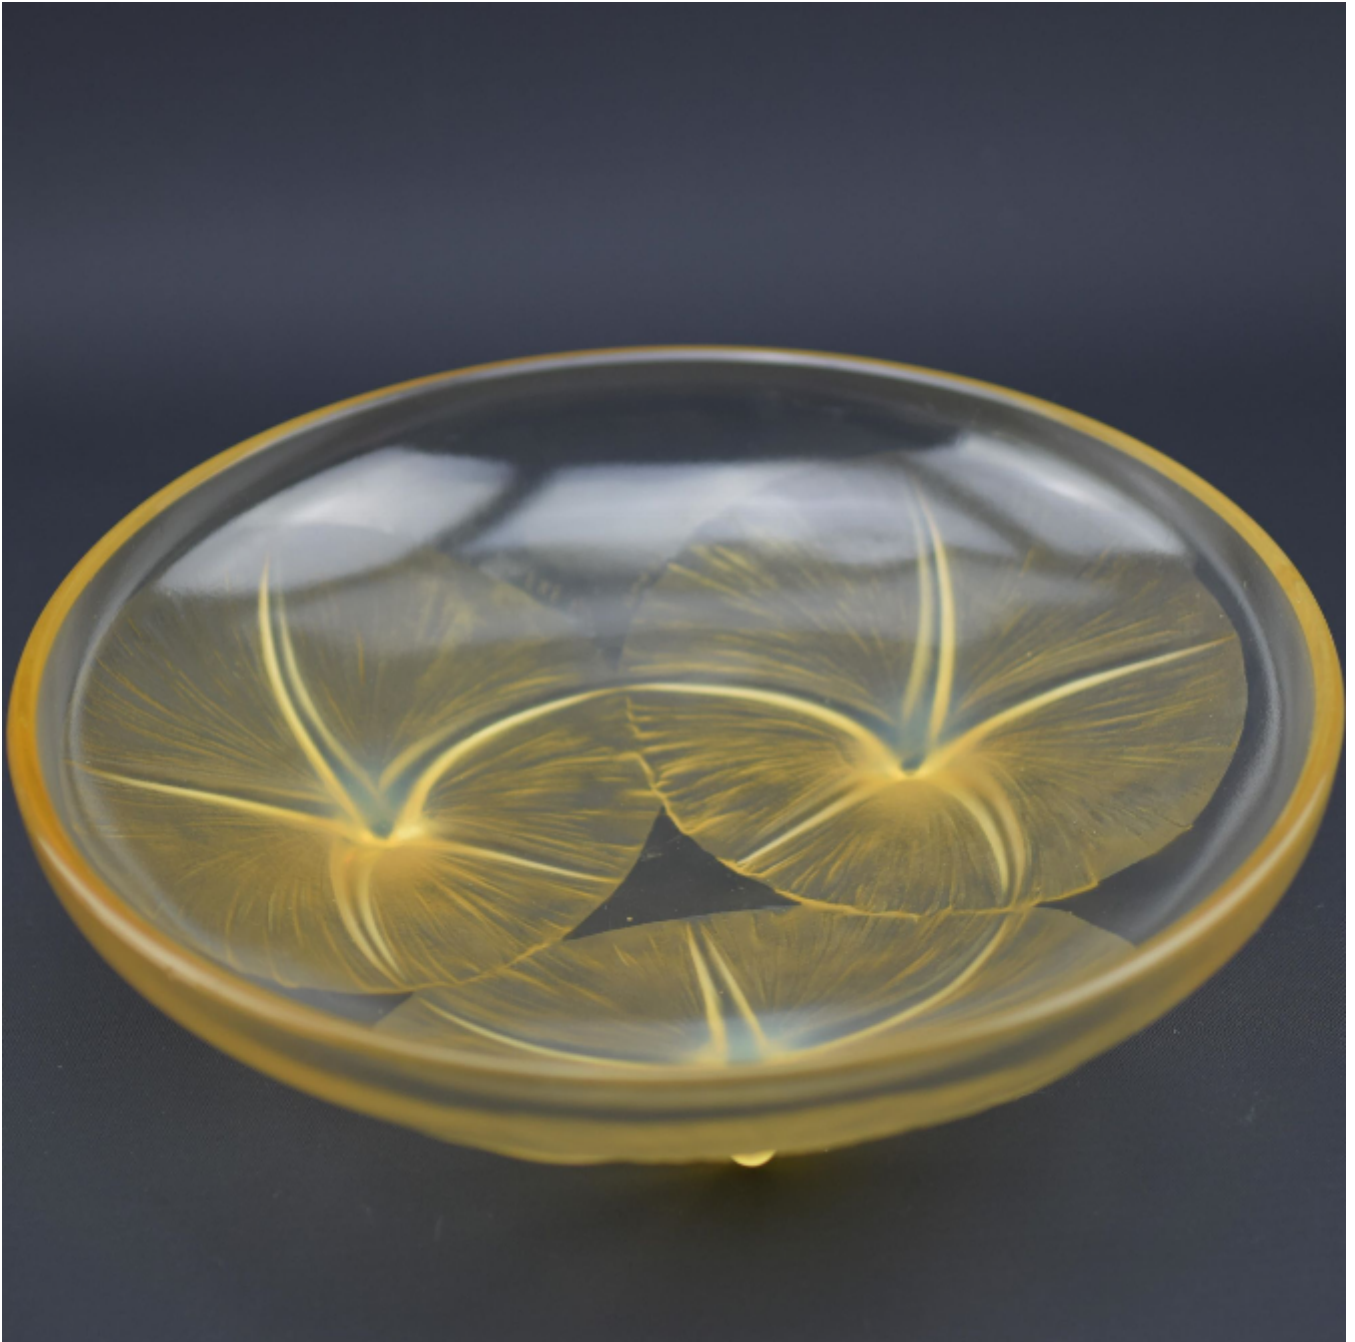

Rene Lalique Amber opalescent Volubilis bowl  
Rene Lalique

Sold

REF: 2570

Height: 5.7 cm (2.2")

Diameter: 21.5 cm (8.5")

## Description

Rene Lalique Amber opalescent Volubilis bowl

A design depicting three morning glory flowerheads with the three stems forming the feet

The condition is very good with a few little marks and 1 visible air bubble. Nothing detrimental  
Moulded mark R Lalique

Introduced in 1921

Marcihac page ref: 293

Model number 383