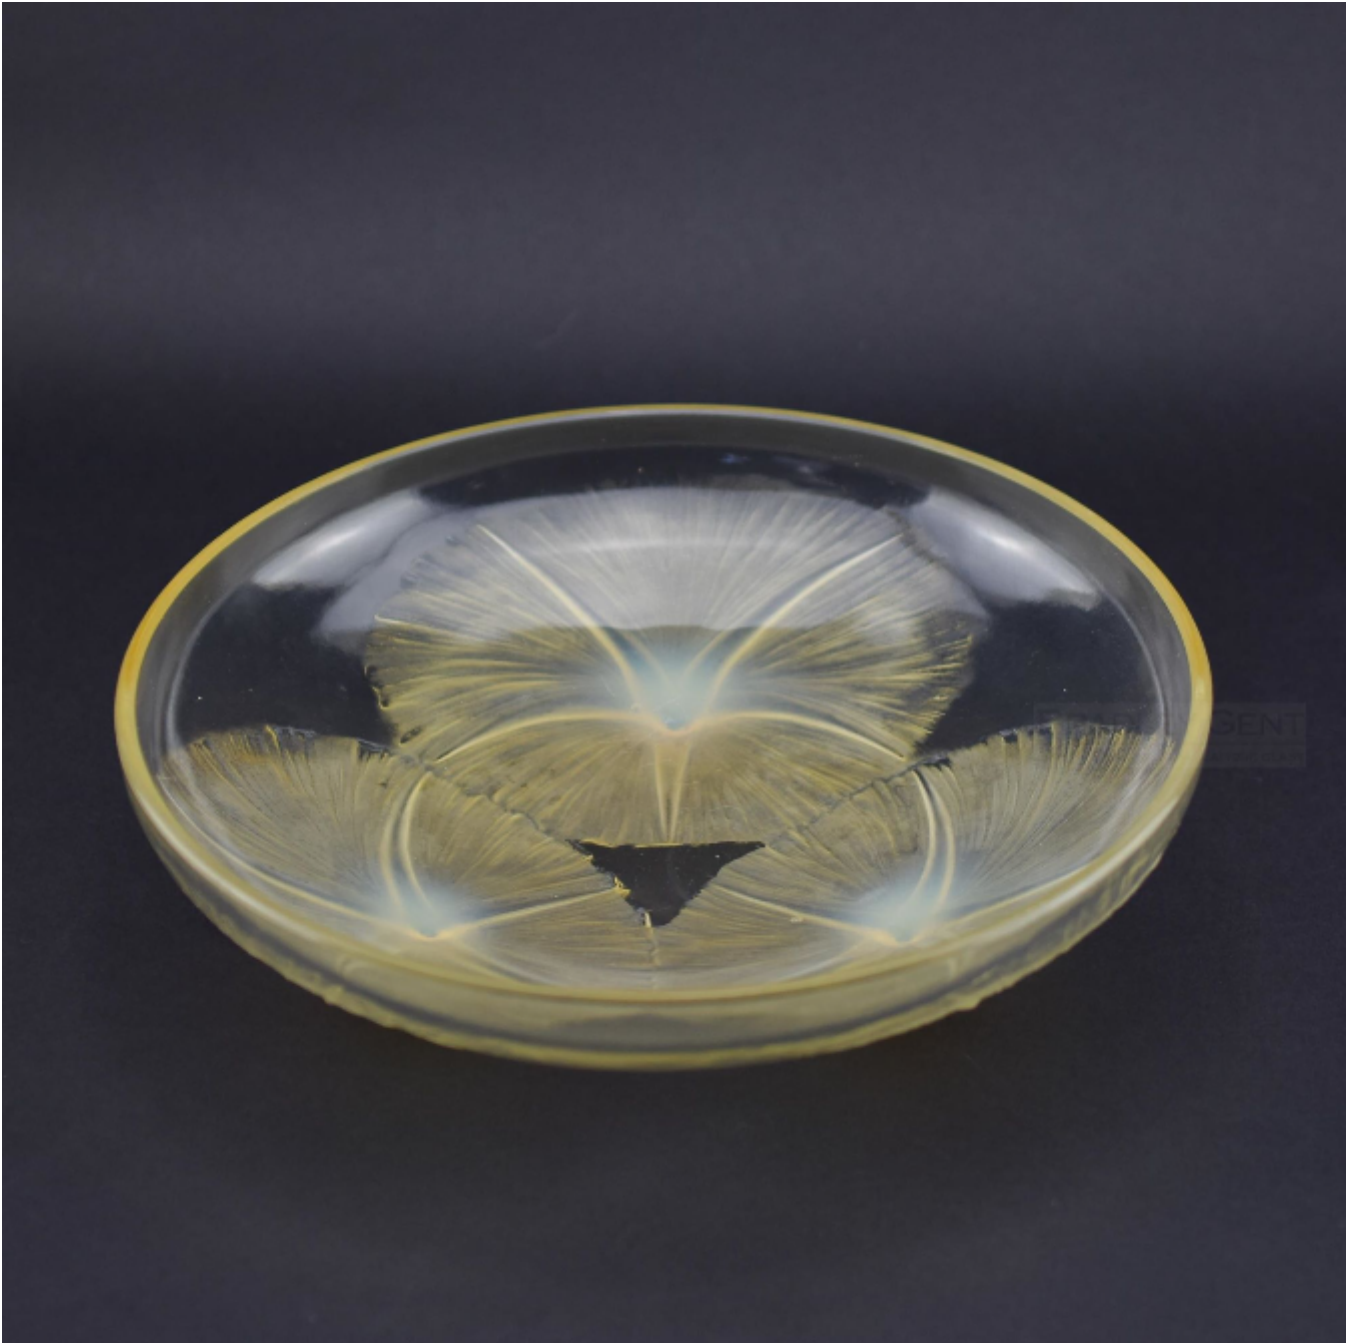

Rene lalique Amber opalescent Volubilis bowl

Sold

REF: 1981

Height: 5.7 cm (2.2")

Diameter: 21.5 cm (8.5")

Description

A design depicting three morning glory flowerheads with the three stems forming the feet

The condition is very good with a few little marks and 1 visible air bubble. Nothing detrimental
Moulded mark R Lalique

Introduced in 1921

Marilhac page ref: 293

Model number 383