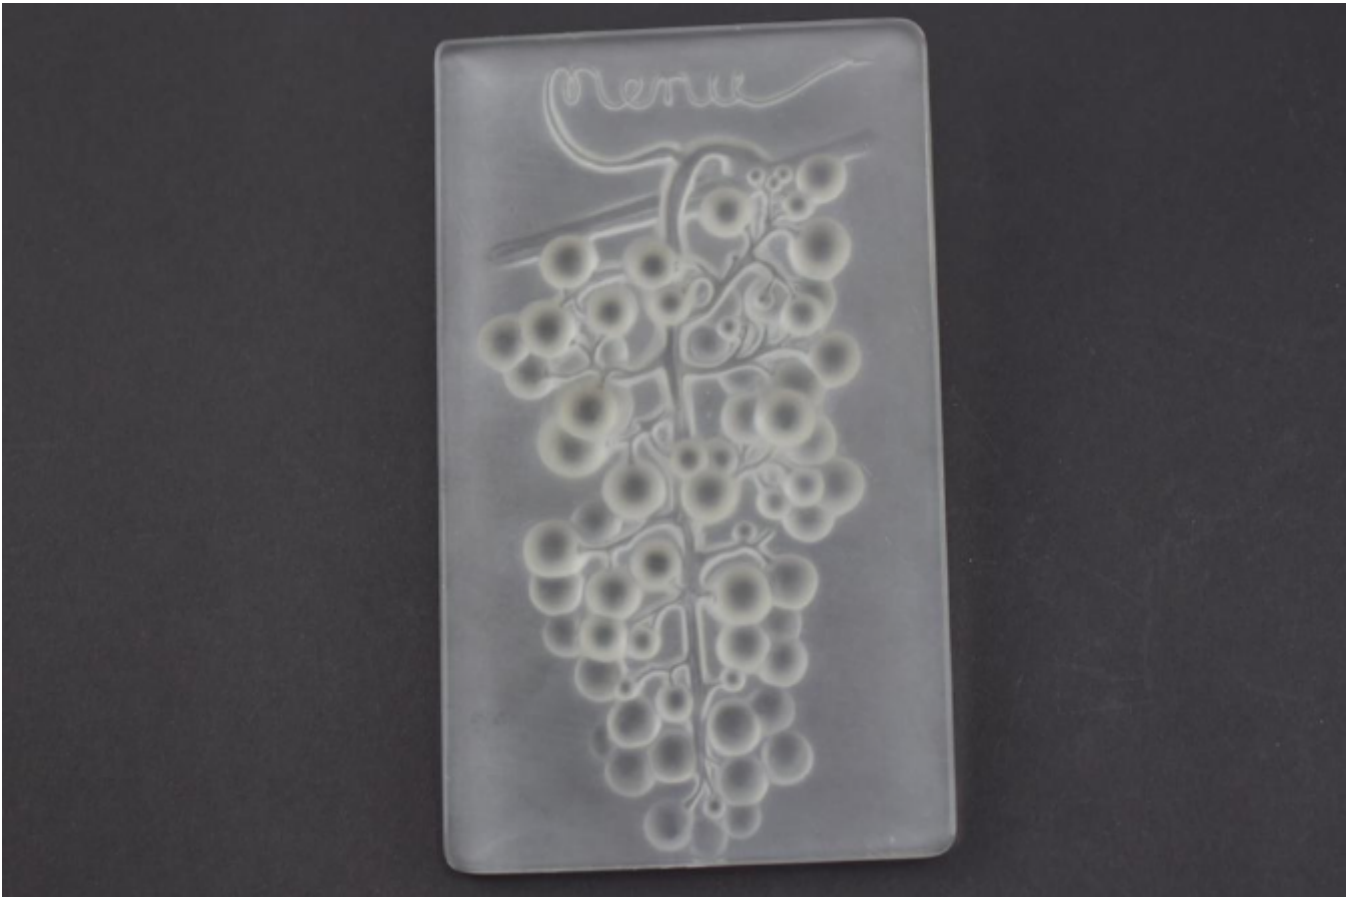

Rene Lalique menu Raisin Chasselas

Sold

REF: 1672

Height: 15 cm (5.9")

Width: 8.8 cm (3.5")

## Description

Rene Lalique individual glass menu

Relief moulded design of a bunch of grapes ,designed to sit relief side down to so that the smooth side can be written upon

Marcihac page ref 780

introduced in 1924