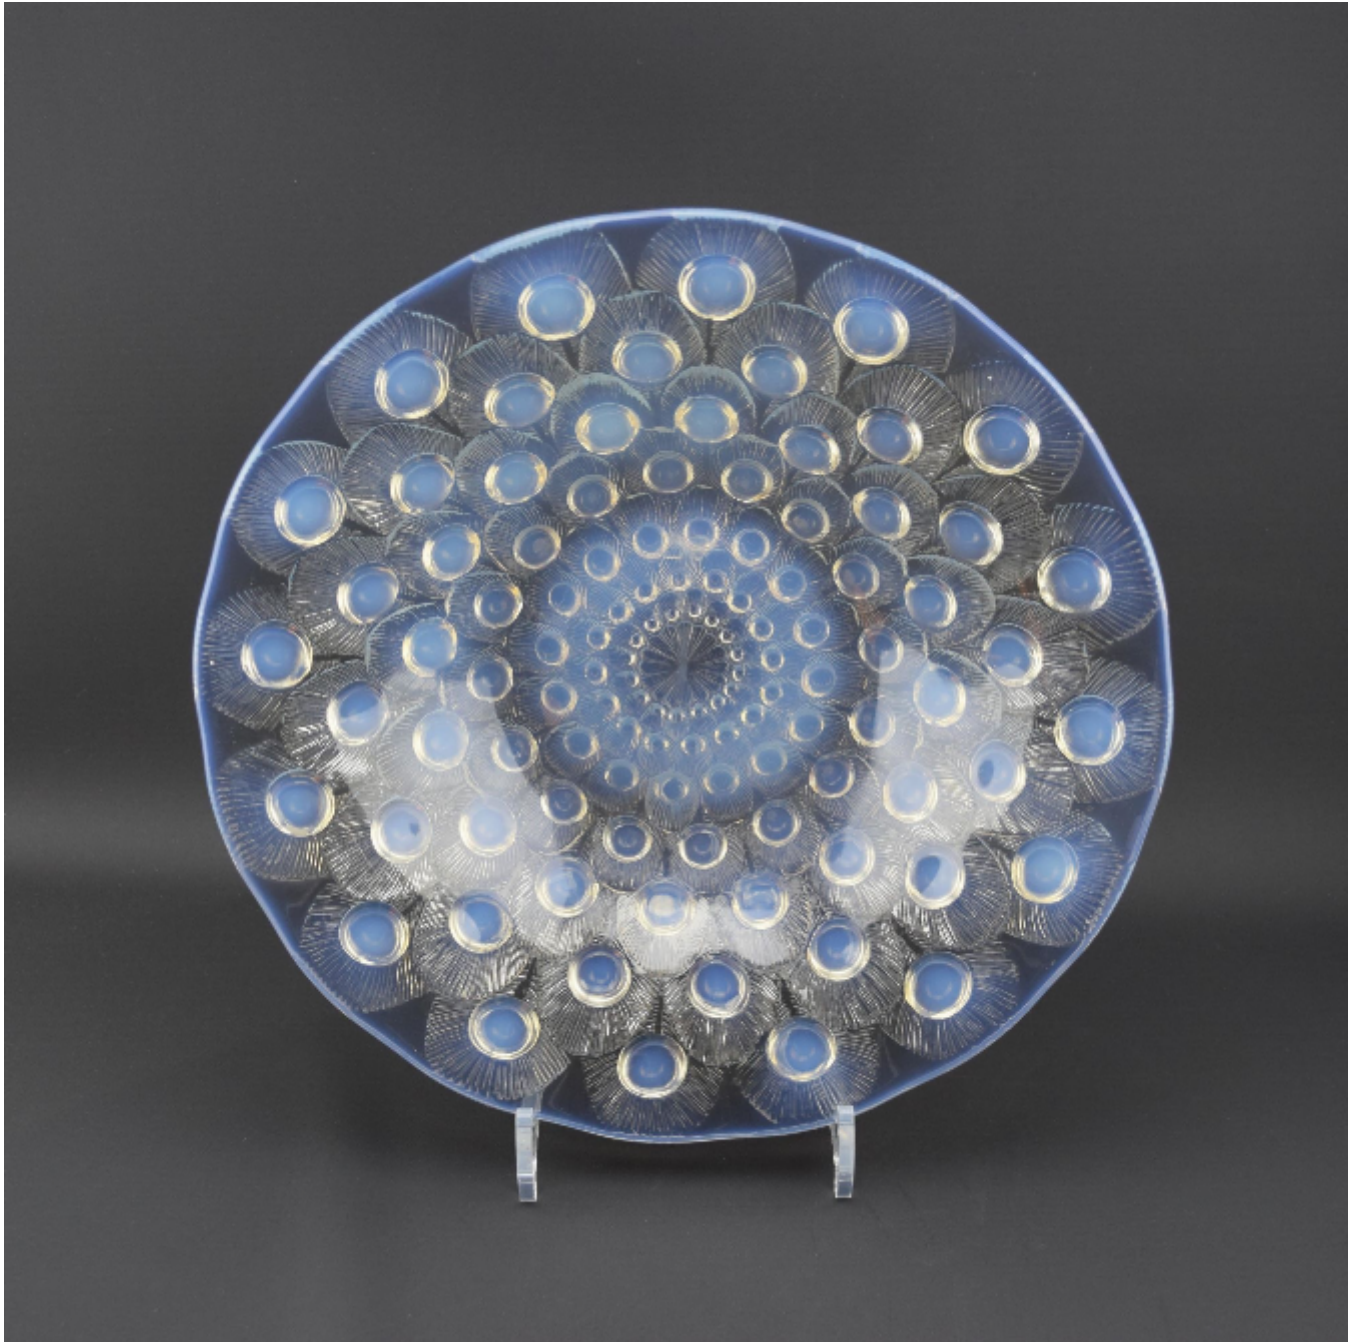

Rene Lalique opalescent Plume de Paon Coupe ouverte  
Rene Lalique

£1,195

REF: 2673

Height: 5.5 cm (2.2")

Diameter: 29.5 cm (11.6")

## Description

Striking Peacock feather design shallow bowl with a nice strength of opalescence

Marcilhac page ref 304

Model 10-377

Introduced in 1932

Engraved to the centre R Lalique France

The condition is very good with no damage or faults. There are a few light scratches to the base of the bowl, nothing off putting or detrimental