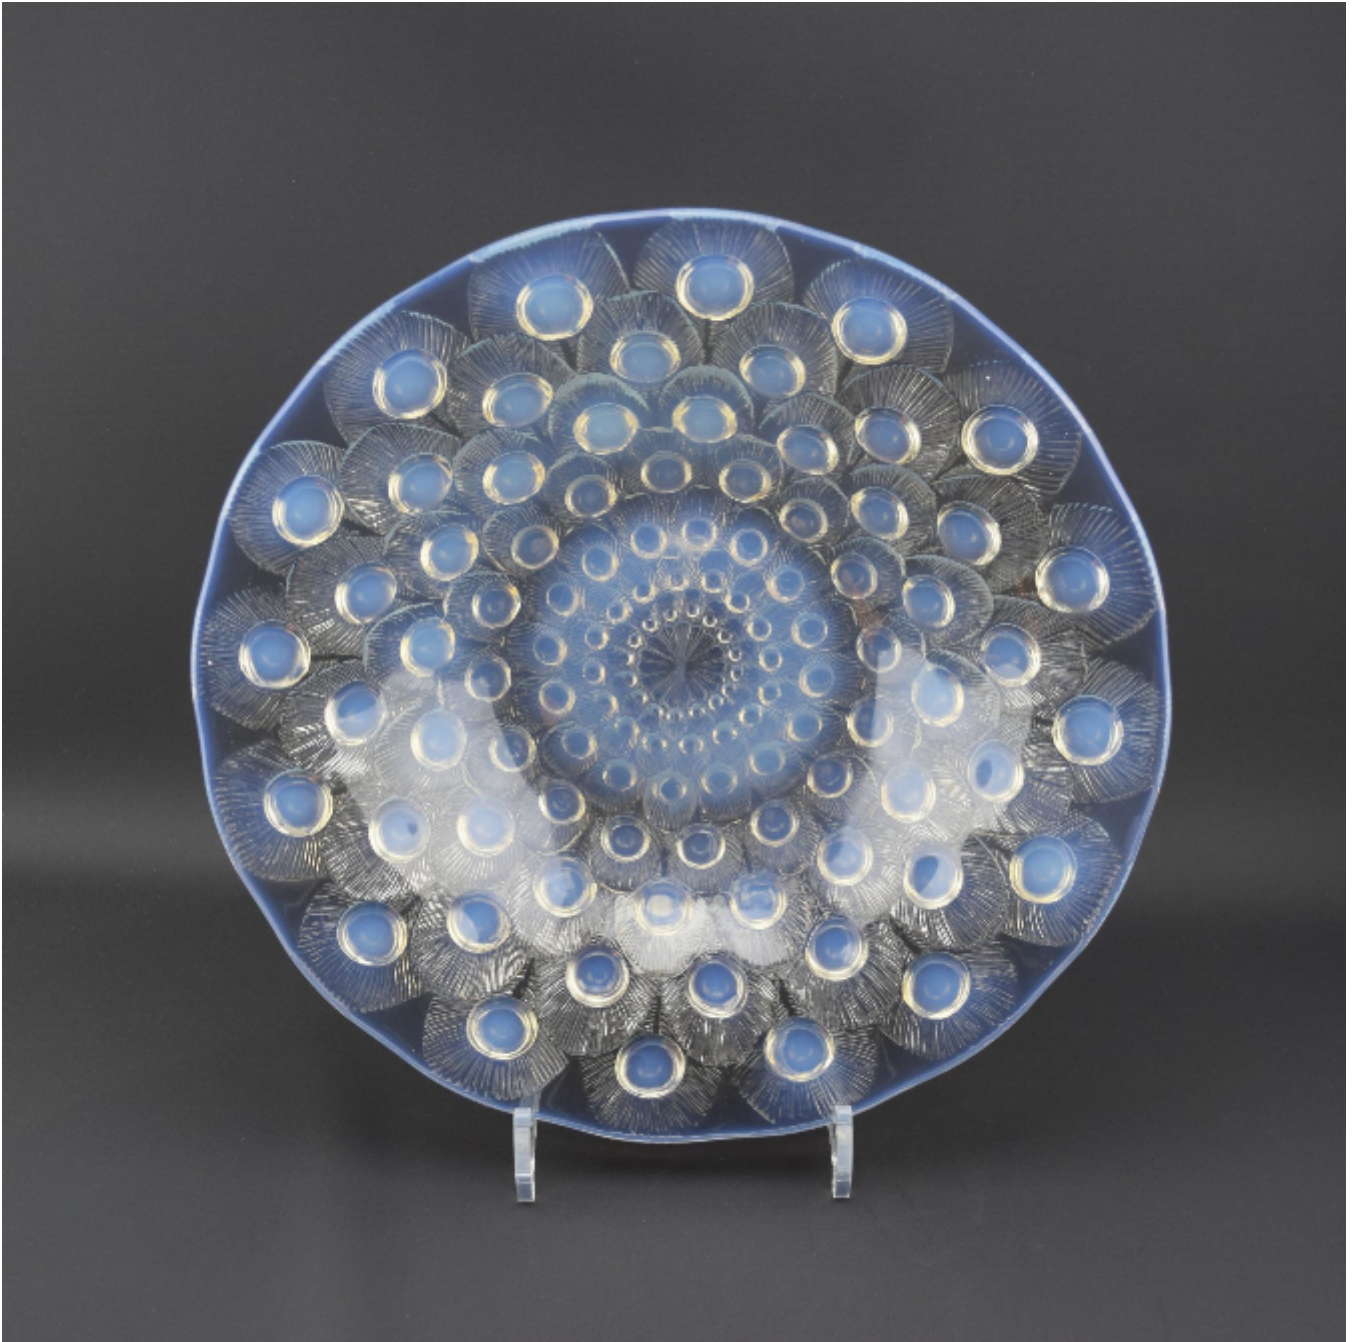

Rene Lalique opalescent Plume de Paon Coupe ouverte
Rene Lalique

£1,195

REF: 2673

Height: 5.5 cm (2.2")

Diameter: 29.5 cm (11.6")

Description

Striking Peacock feather design shallow bowl with a nice strength of opalescence

Marcilhac page ref 304

Model 10-377

Introduced in 1932

Engraved to the centre R Lalique France

The condition is very good with no damage or faults. There are a few light scratches to the base of the bowl, nothing off putting or detrimental