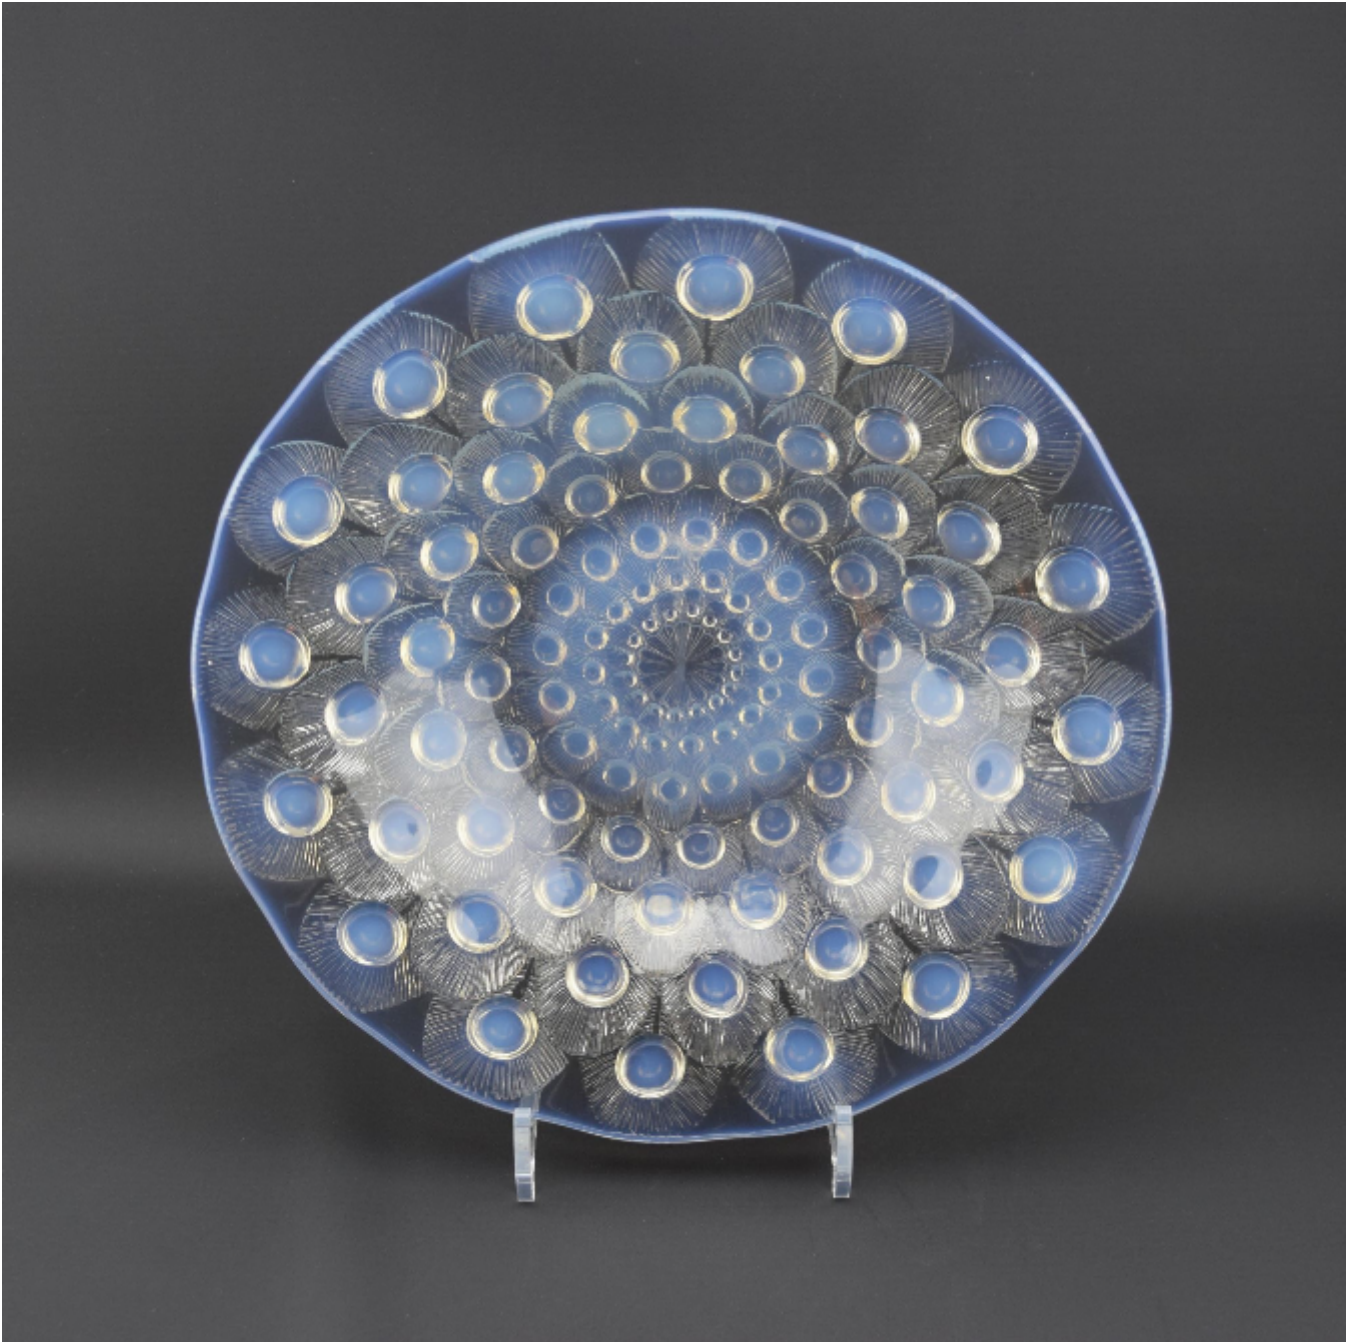

Rene Lalique opalescent Plume de Paon Coupe ouverte
Rene Lalique

£1,195

REF: 2673

Height: 5.5 cm (2.2")

Diameter: 29.5 cm (11.6")

Description

Striking Peacock feather design shallow bowl with a nice strength of opalescence

Marcilhac page ref 304

Model 10-377

Introduced in 1932

Engraved to the centre R Lalique France

The condition is very good with no damage or faults. There are a few light scratches to the base of the bowl, nothing off putting or detrimental