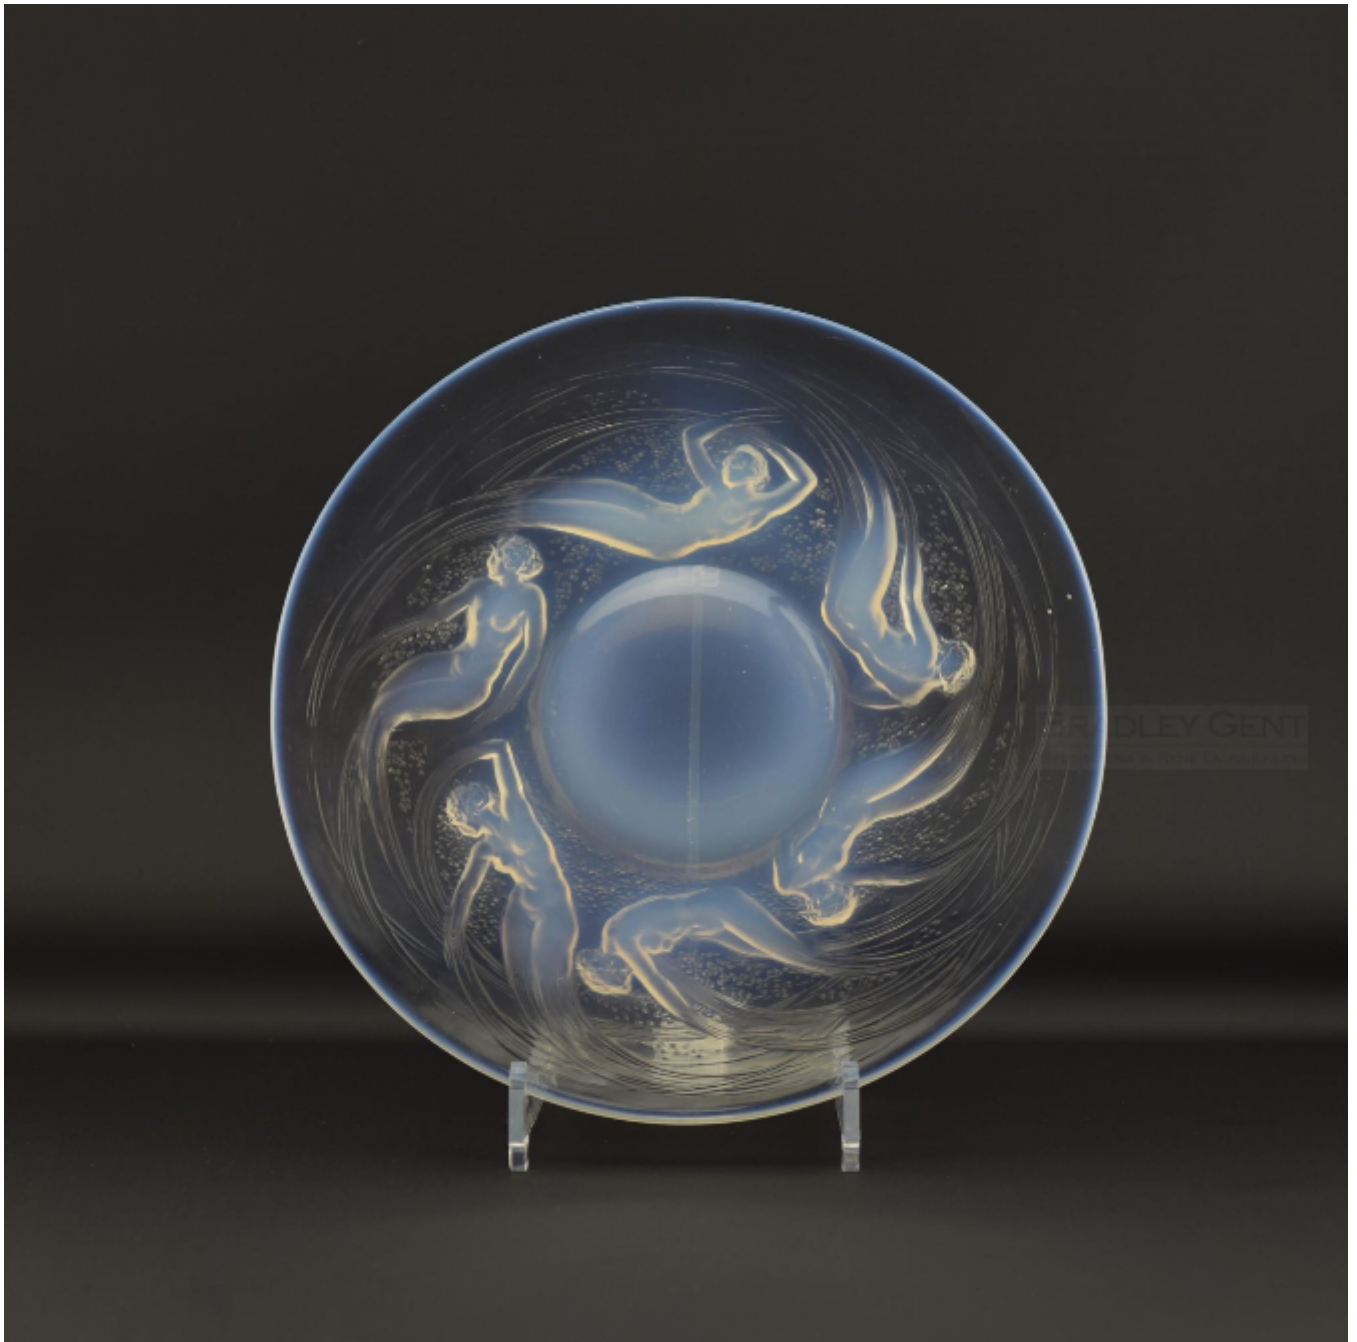

Rene Lalique opalescent Ondines plate  
Rene Lalique

£1,950

REF: 2298

Diameter: 27.5 cm (10.8")

## Description

Rene Lalique opalescent Ondines plate  
Having a nice opalescence and extremely well detailed figures  
Marcilhac page ref: 699  
Introduced in 1921  
Model number 3003  
Moulded mark R Lalique