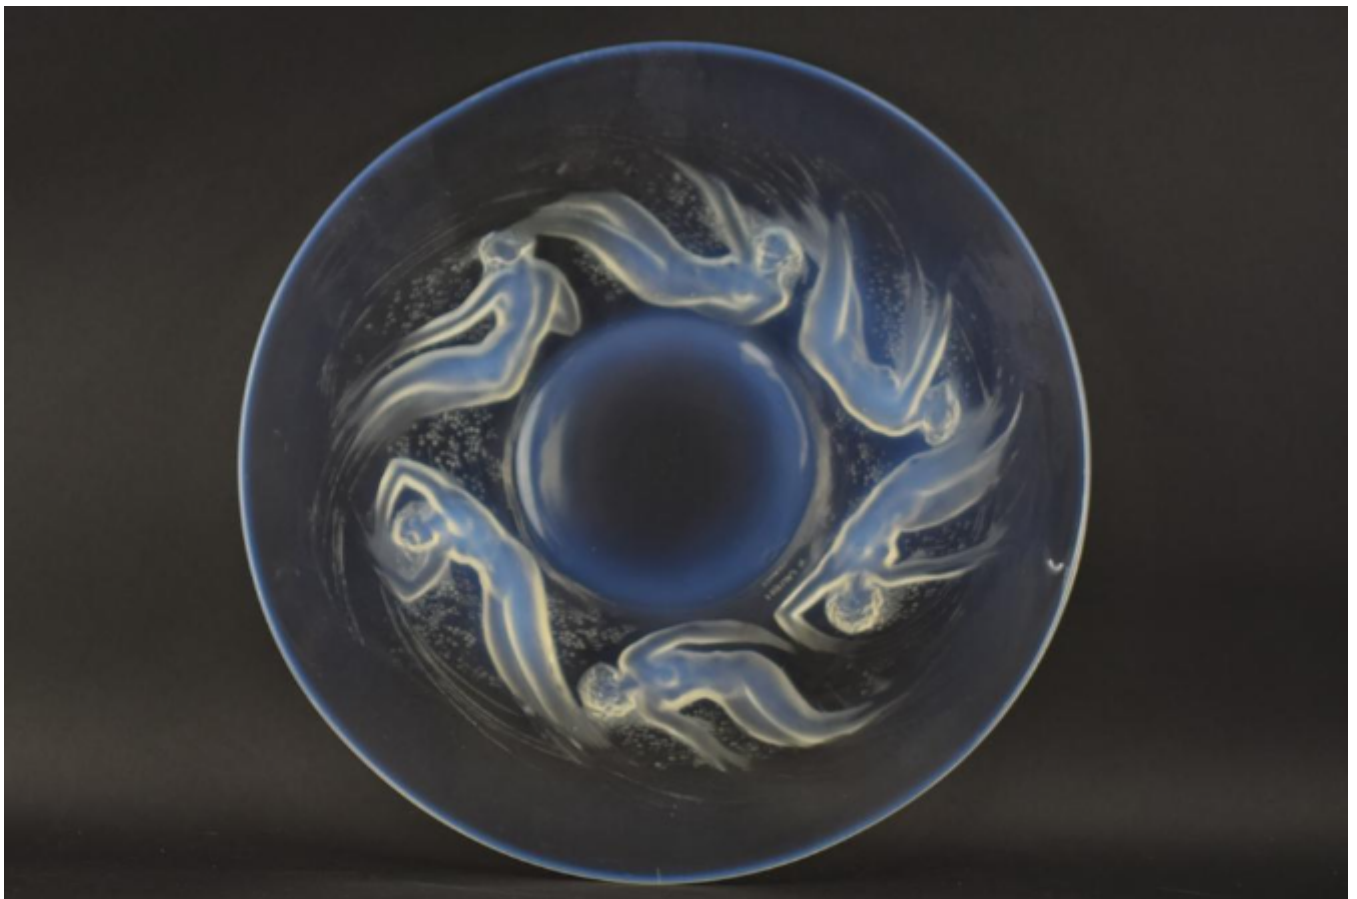

Rene Lalique opalescent Ondines plate  
Rene Lalique

Sold

REF: 1199

Diameter: 27.5 cm (10.8")

### Description

Rene Lalique Ondines plate

A nice example of this ever popular plate

Introduced in 1921

Marcilhac page ref: 699

Excellent condition with no damage

The plate is slightly misshaped which is quite common with this design

Wheel cut mark alone with the model number 3003