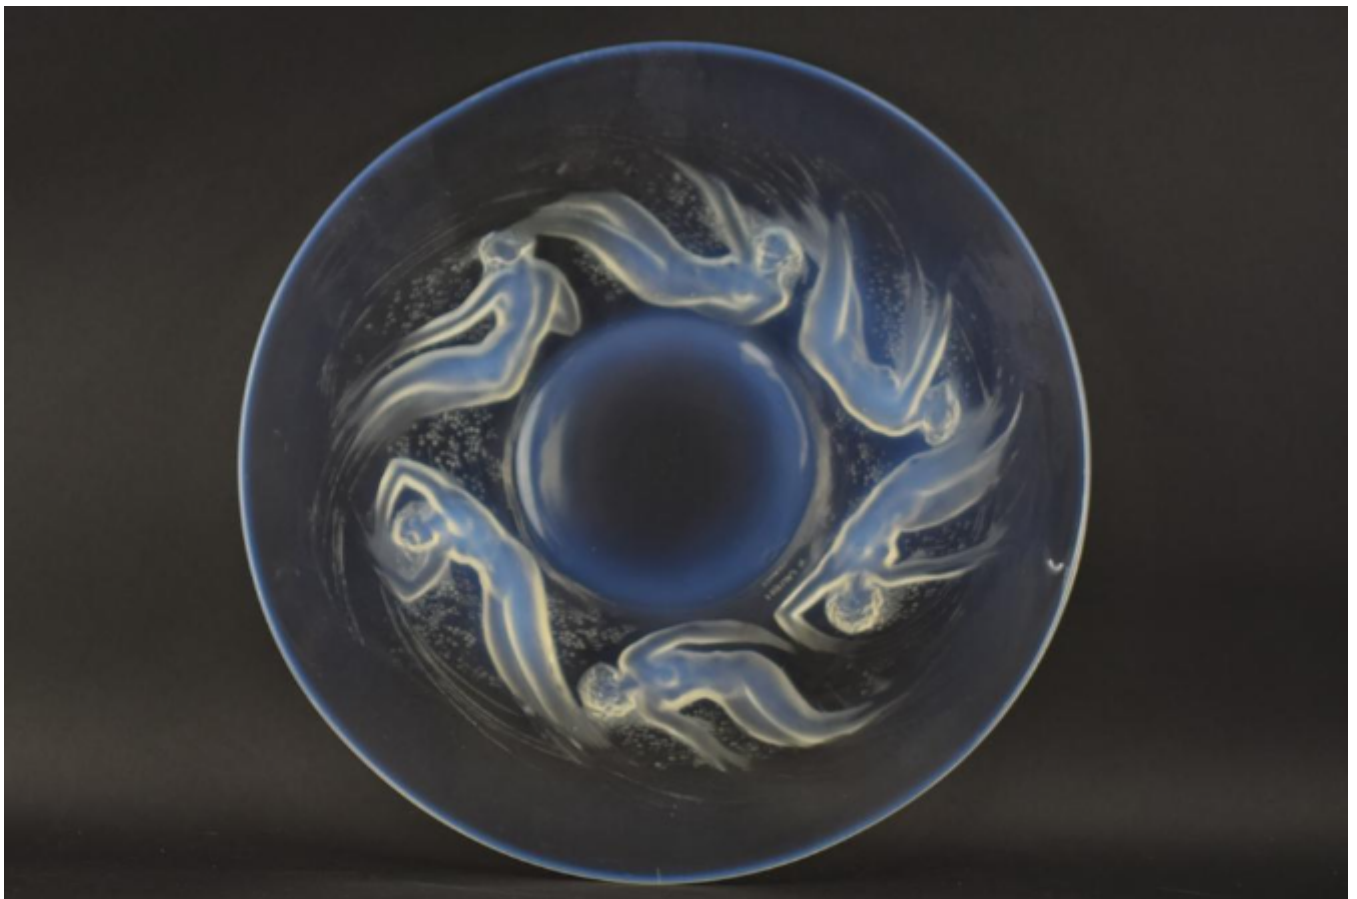

Rene Lalique opalescent Ondines plate
Rene Lalique

Sold

REF: 1199

Diameter: 27.5 cm (10.8")

Description

Rene Lalique Ondines plate

A nice example of this ever popular plate

Introduced in 1921

Marcilhac page ref: 699

Excellent condition with no damage

The plate is slightly misshaped which is quite common with this design

Wheel cut mark alone with the model number 3003