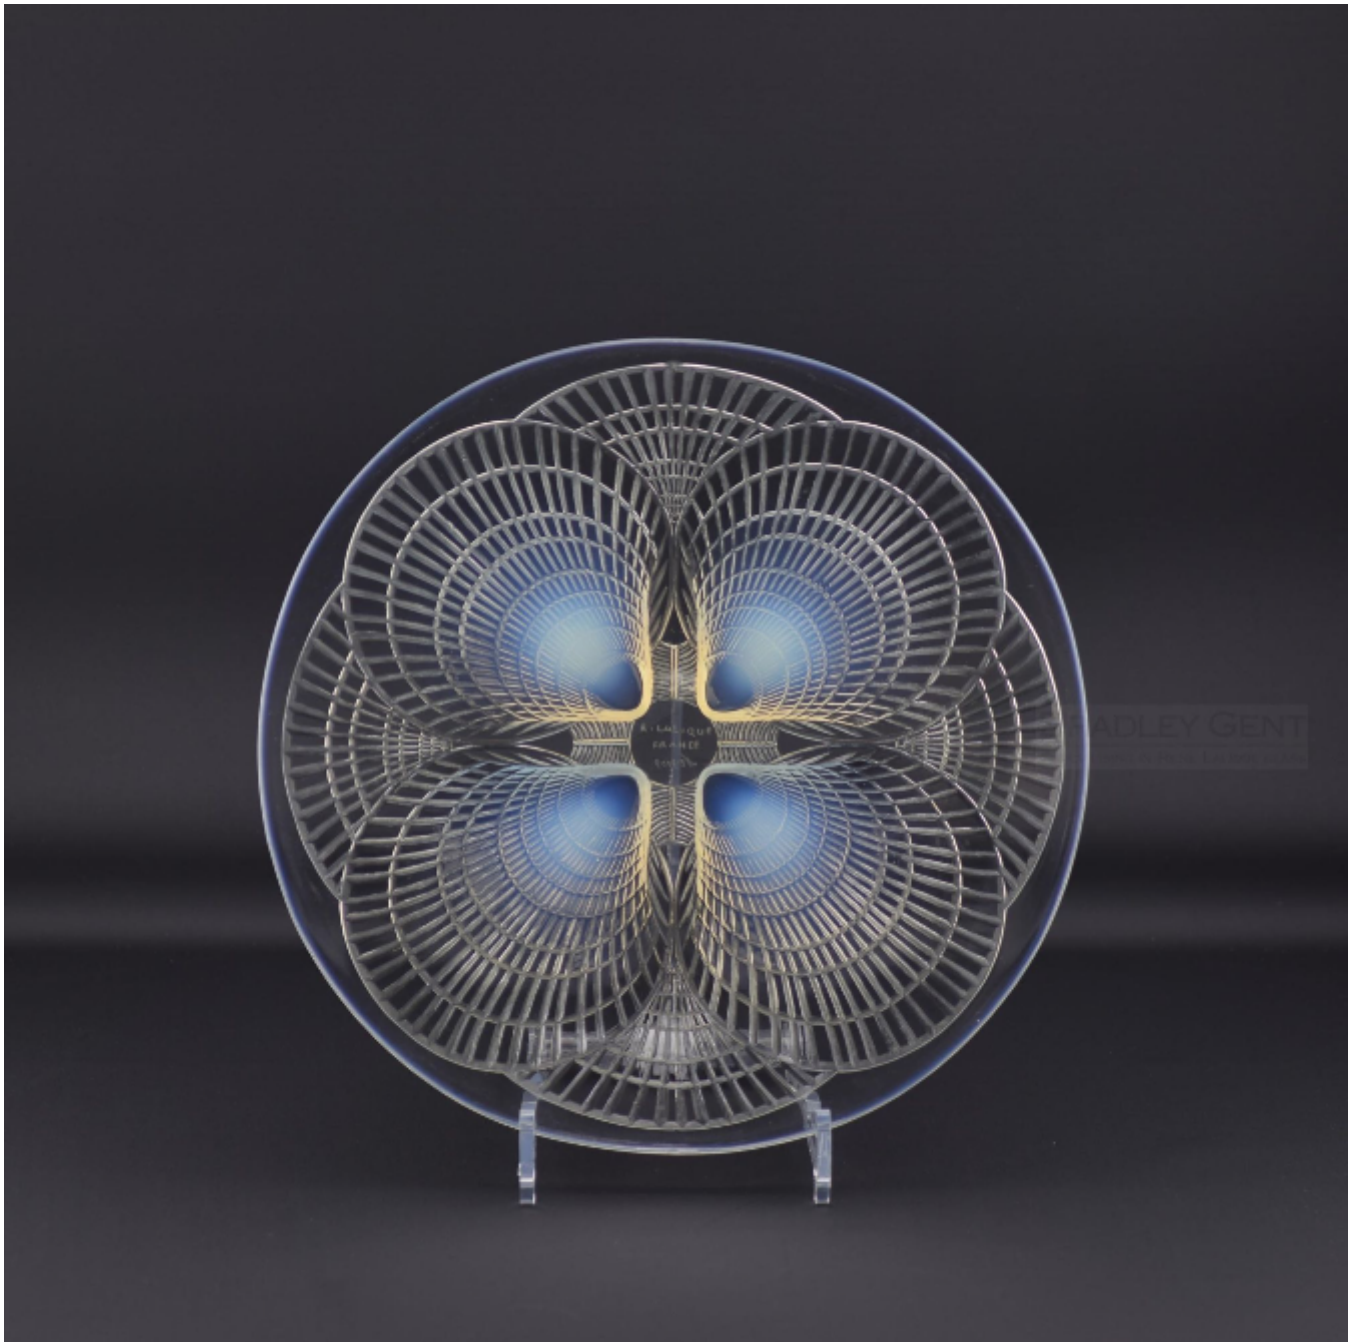

Rene Lalique opalescent coquilles no1 Plate  
Rene Lalique

Sold

REF: 2318

Diameter: 30 cm (11.8")

### Description

The largest size of the coquilles plates with a nice opalescence to the centre shells and to the rim  
Wheel cut mark to the centre along with an engraved model number 3009  
Marcilhac page 701  
Model No 3009  
Introduced in 1924  
The condition is excellent with no damage  
A very nice example