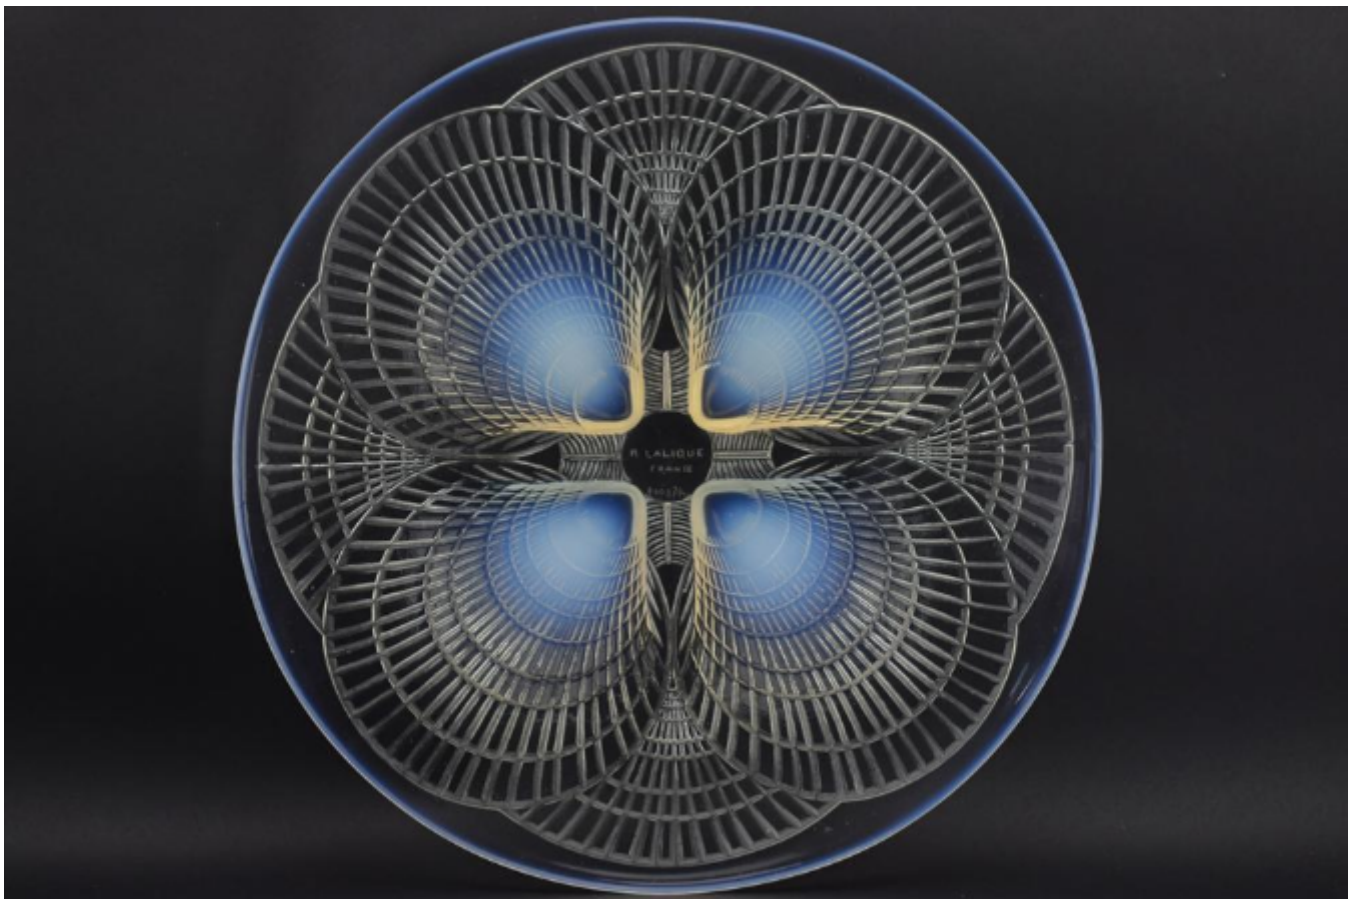

Rene Lalique opalescent coquilles no1 plate  
Rene Lalique

Sold

REF: 1910

Diameter: 29.5 cm (11.6")

## Description

The largest size of the coquilles plates with a nice concentrated opalescence to the centre shells and to the rim

Wheel cut mark to the centre along with an engraved model number 3009

Marcilhac page 701

Model No 3009

Introduced in 1924

The condition is excellent, no damage or scratches