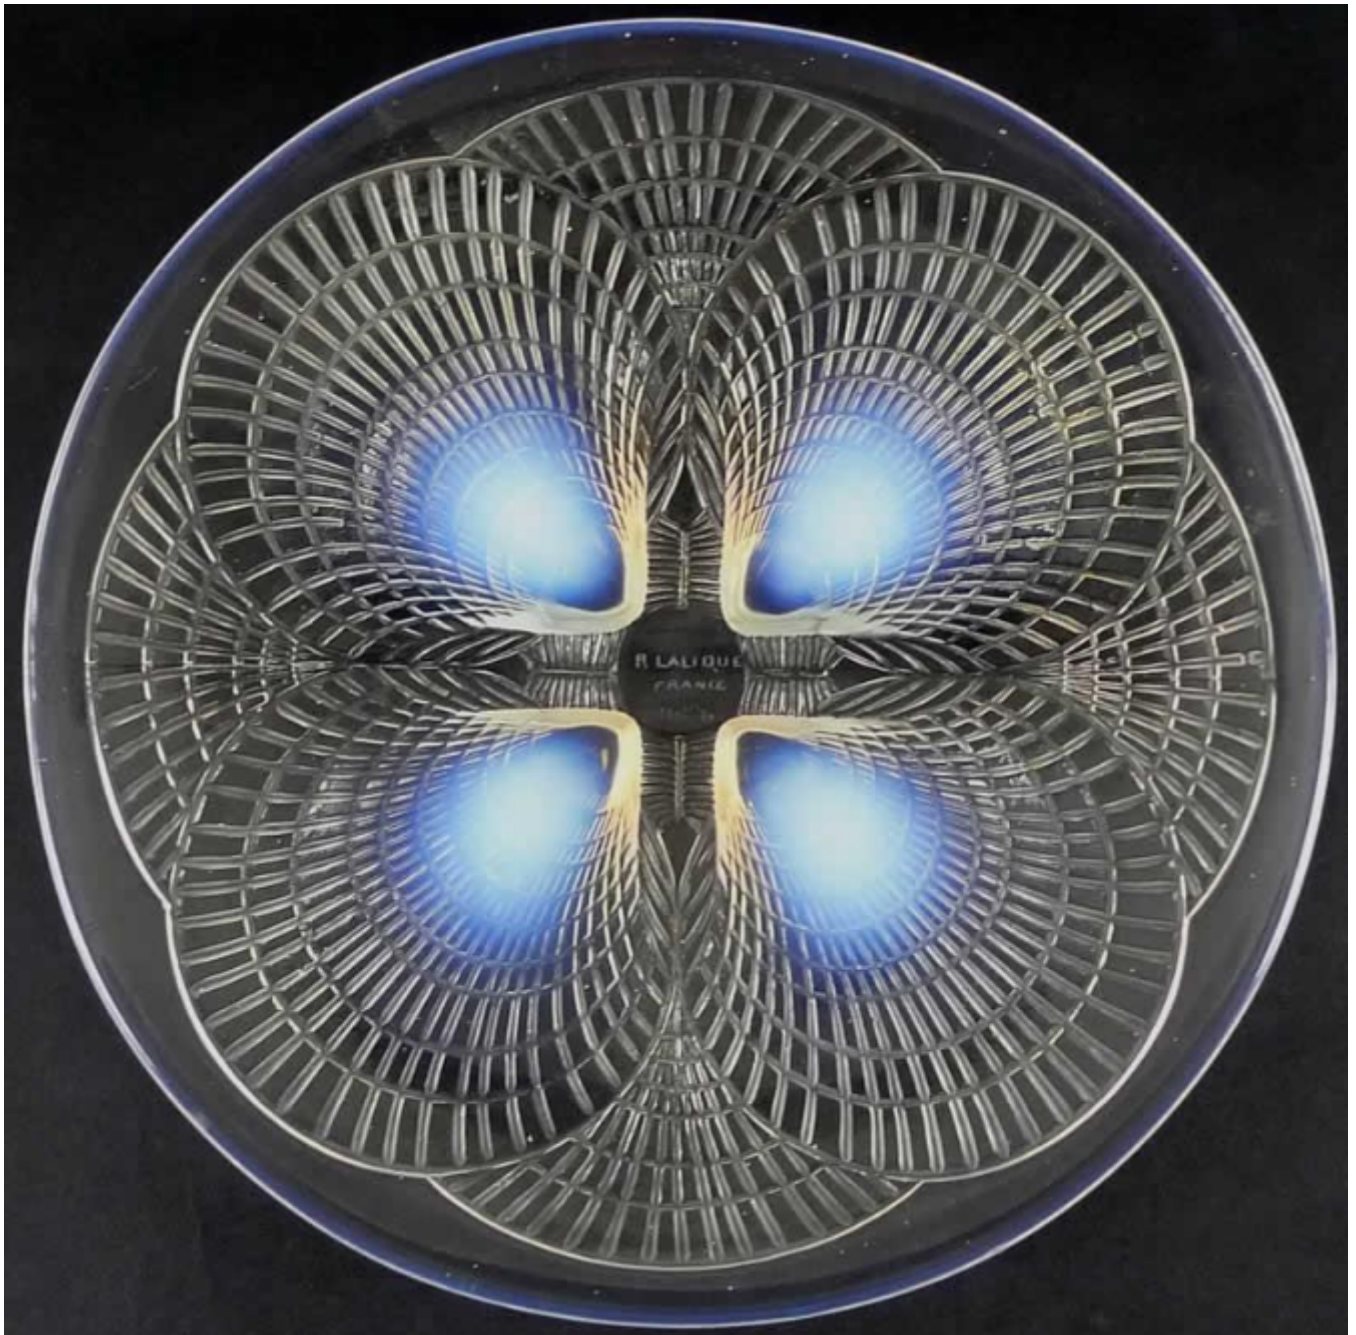

# BRADLEY GENT

SPECIALISING IN RENE LALIQUE GLASS

Rene Lalique opalcescent coquilles plate no2

Rene Lalique

Sold

REF: 1008

Diameter: 26.7 cm (10.5")

### Description

R Lalique opalcescent coquilles plate no2