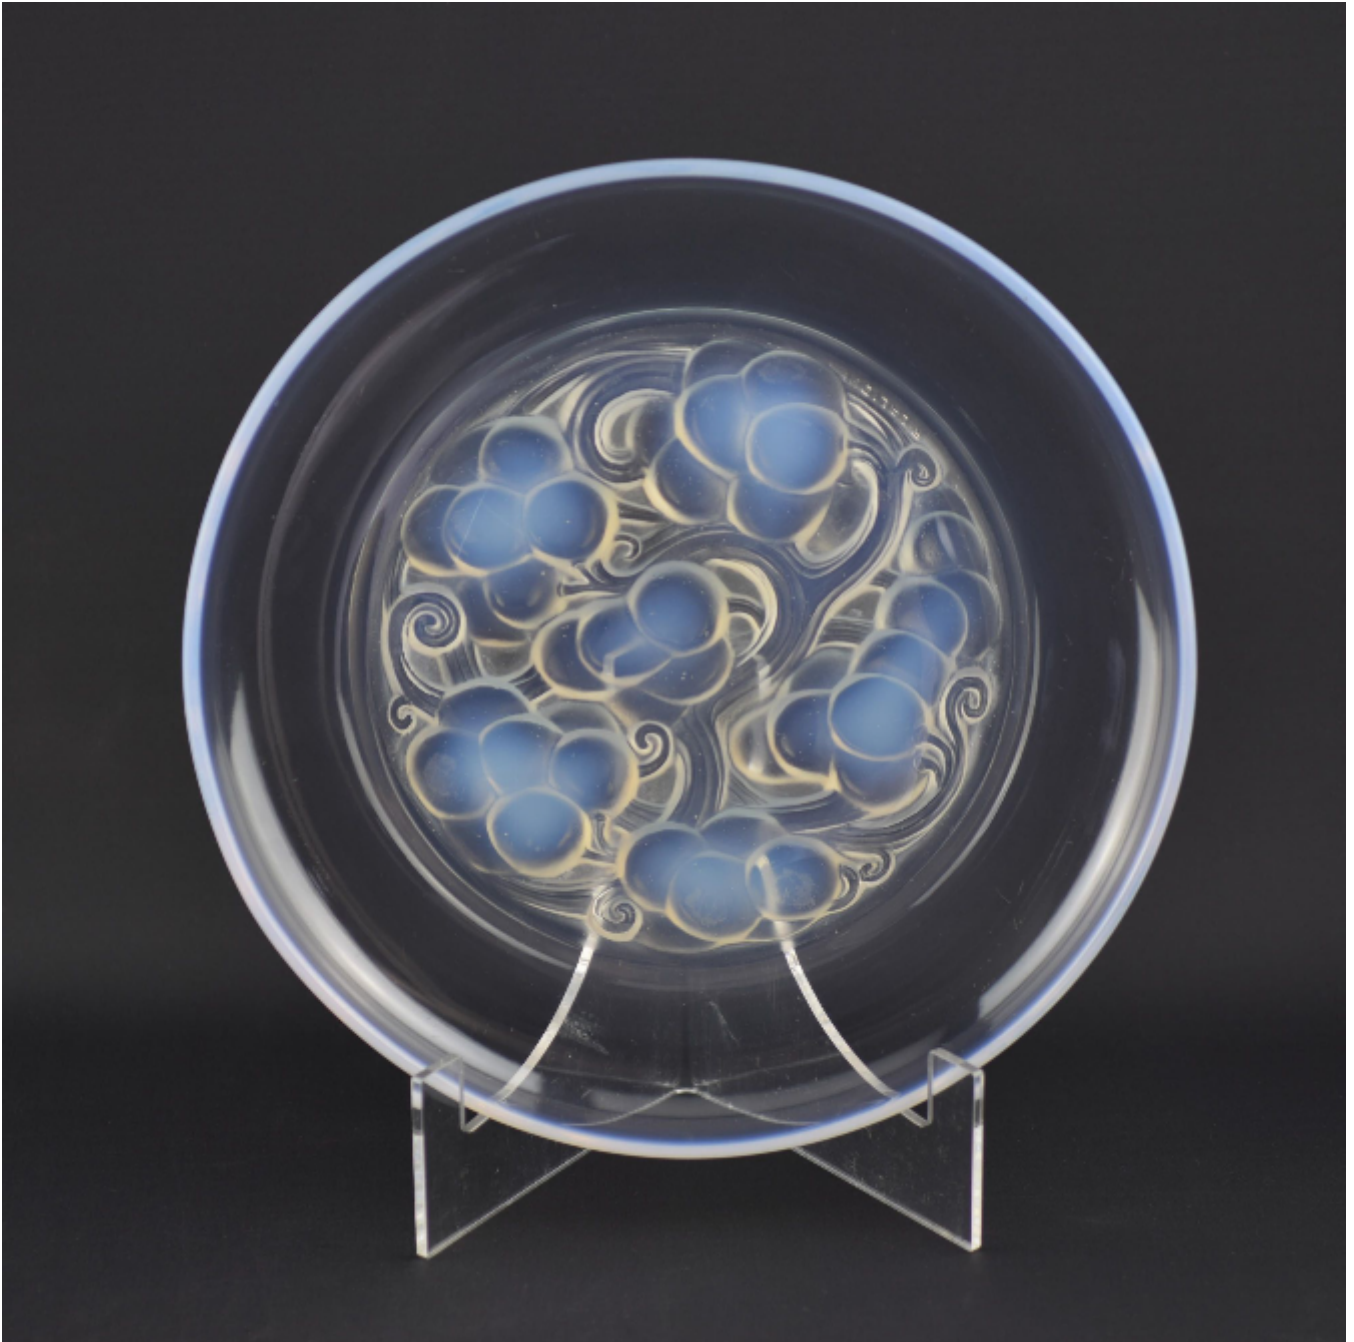

Rene Lalique Marienthal opalescent plate  
Rene Lalique

Sold

REF: 2663

Diameter: 22.2 cm (8.7")

## Description

Rene Lalique Marienthal opalescent plate

Very nice plate with a strong opalescent rim

Moulded mark R Lalique France

The condition is good ,there are a few minor scratches around the clear border

.

Marcilhac page ref : 702

Model number 3022

Introduced in 1927