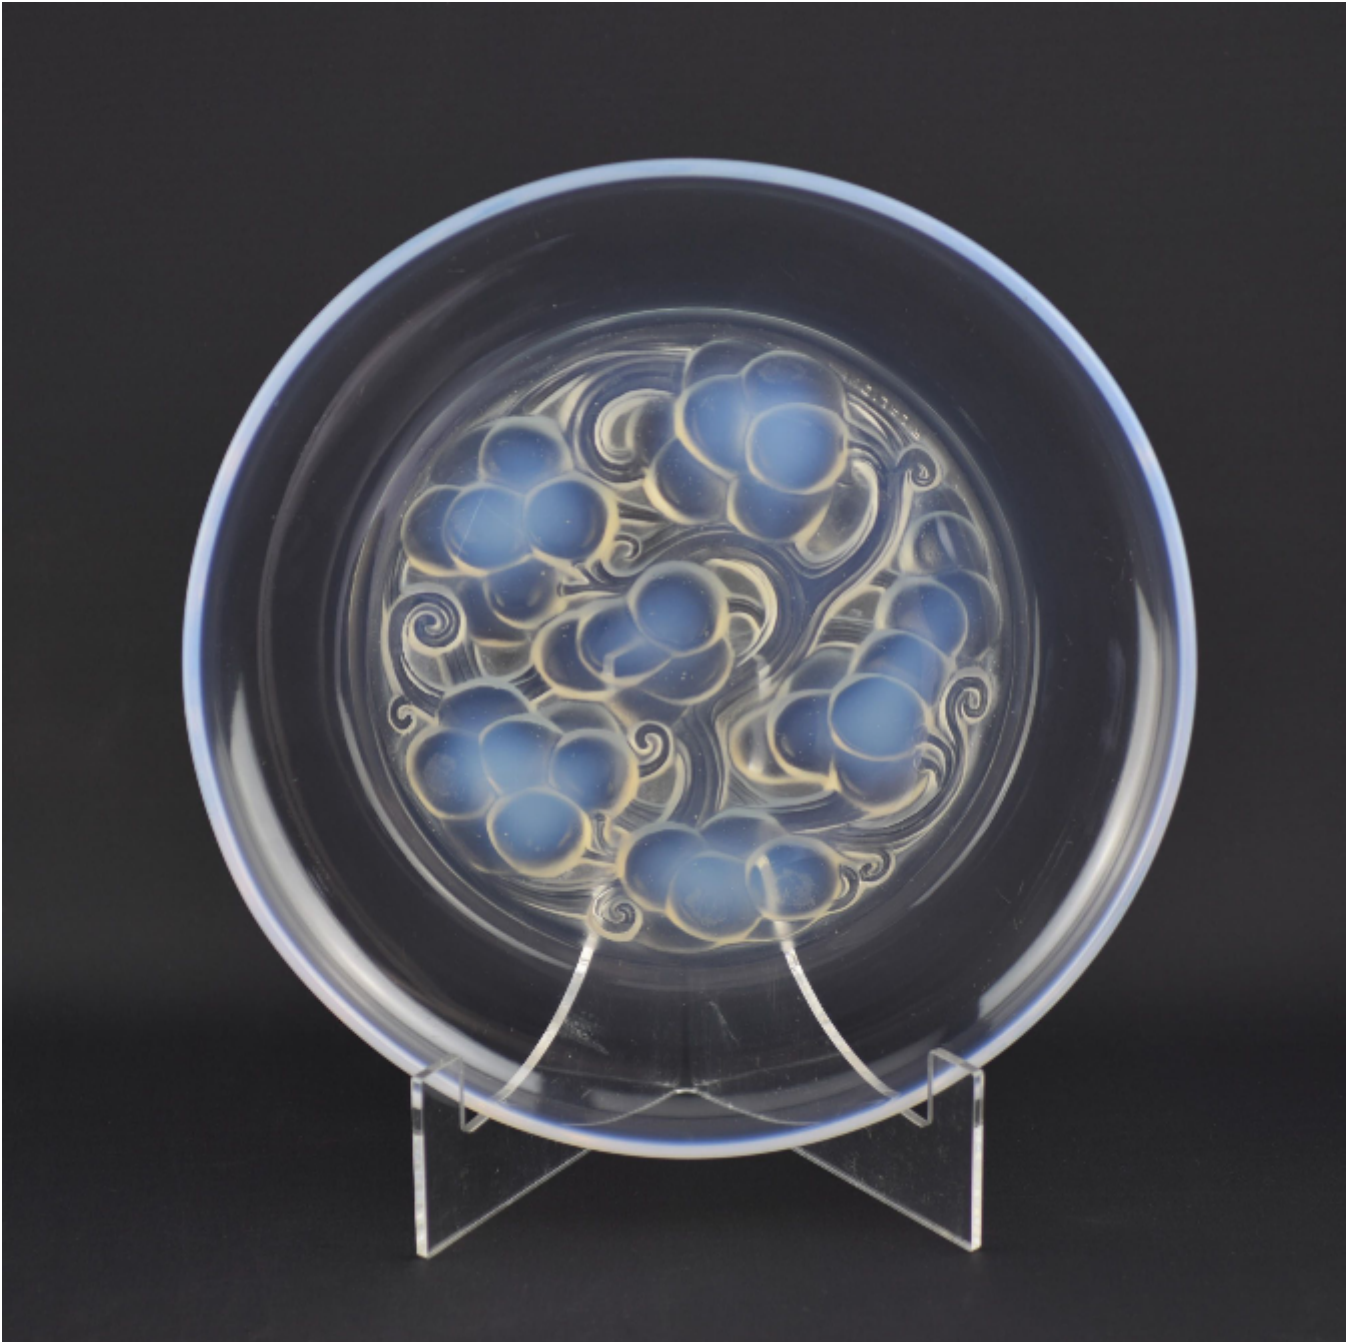

Rene Lalique Marienthal opalescent plate  
Rene Lalique

Sold

REF: 2663

Diameter: 22.2 cm (8.7")

### Description

Rene Lalique Marienthal opalescent plate

Very nice plate with a strong opalescent rim

Moulded mark R Lalique France

The condition is good ,there are a few minor scratches around the clear border

.

Marcilhac page ref : 702

Model number 3022

Introduced in 1927