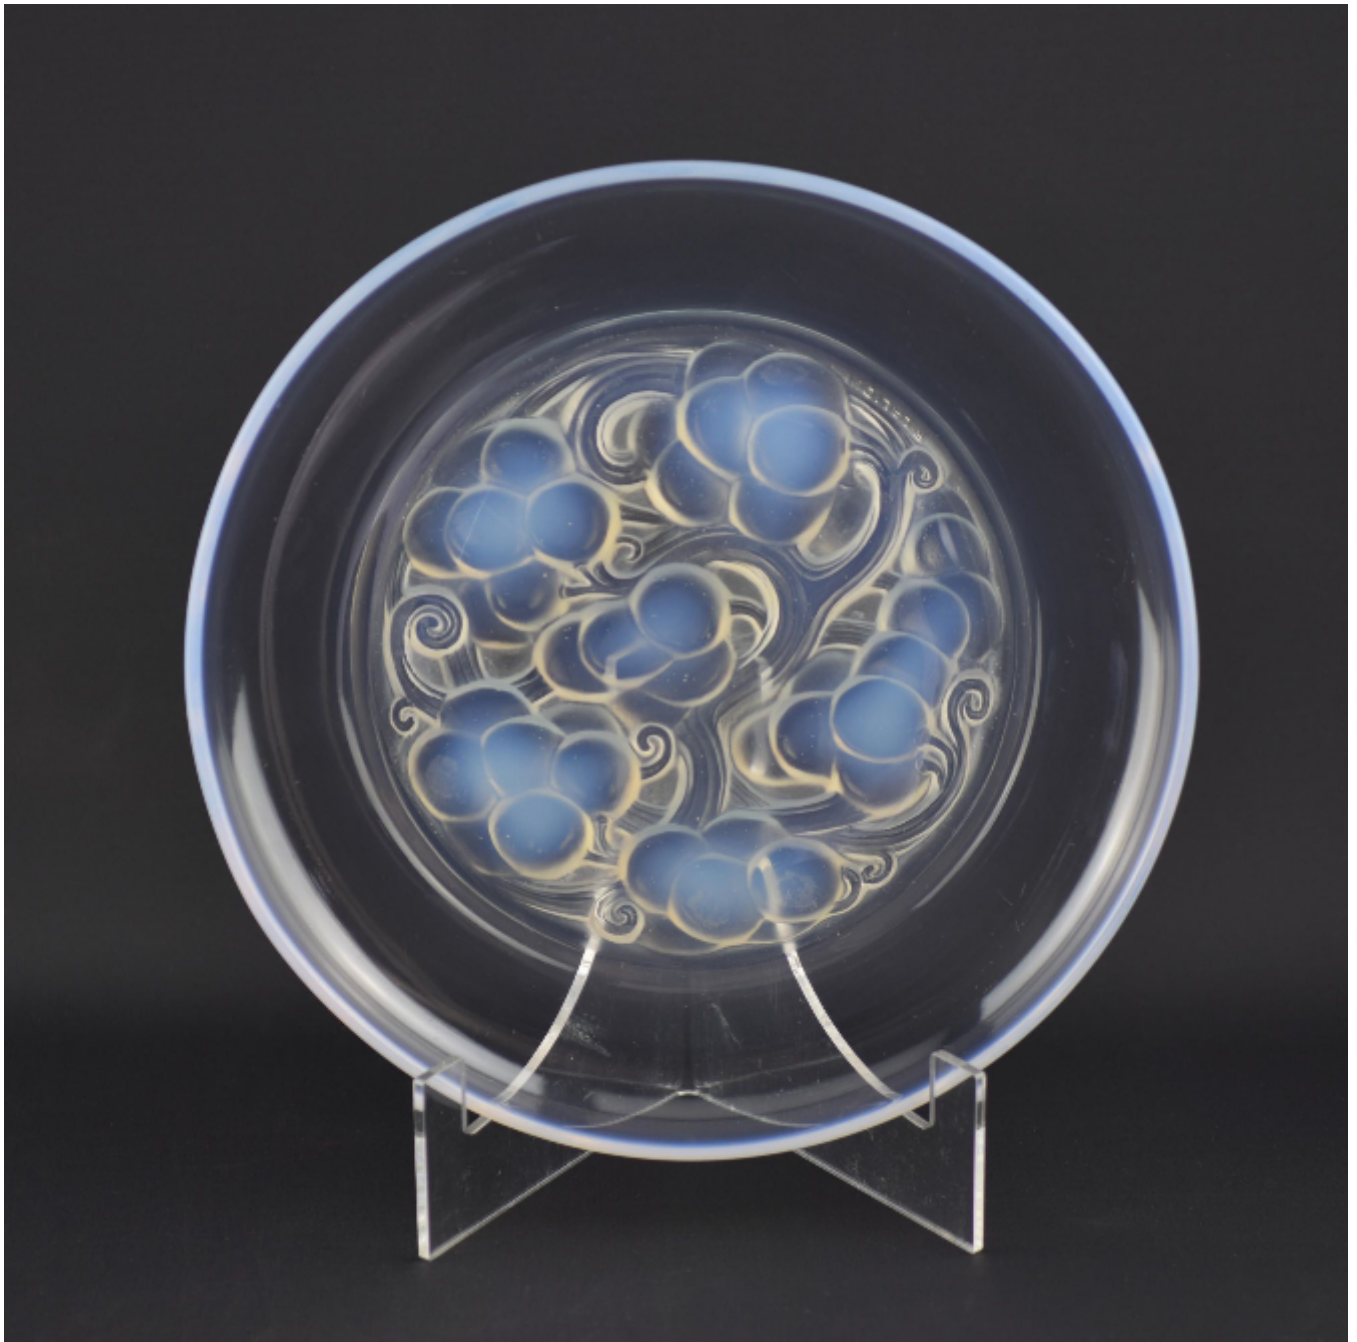

Rene Lalique Marienthal opalescent plate  
Rene Lalique

Sold

REF: 2663

Diameter: 22.2 cm (8.7")

## Description

Rene Lalique Marienthal opalescent plate

Very nice plate with a strong opalescent rim

Moulded mark R Lalique France

The condition is good ,there are a few minor scratches around the clear border

.

Marcilhac page ref : 702

Model number 3022

Introduced in 1927