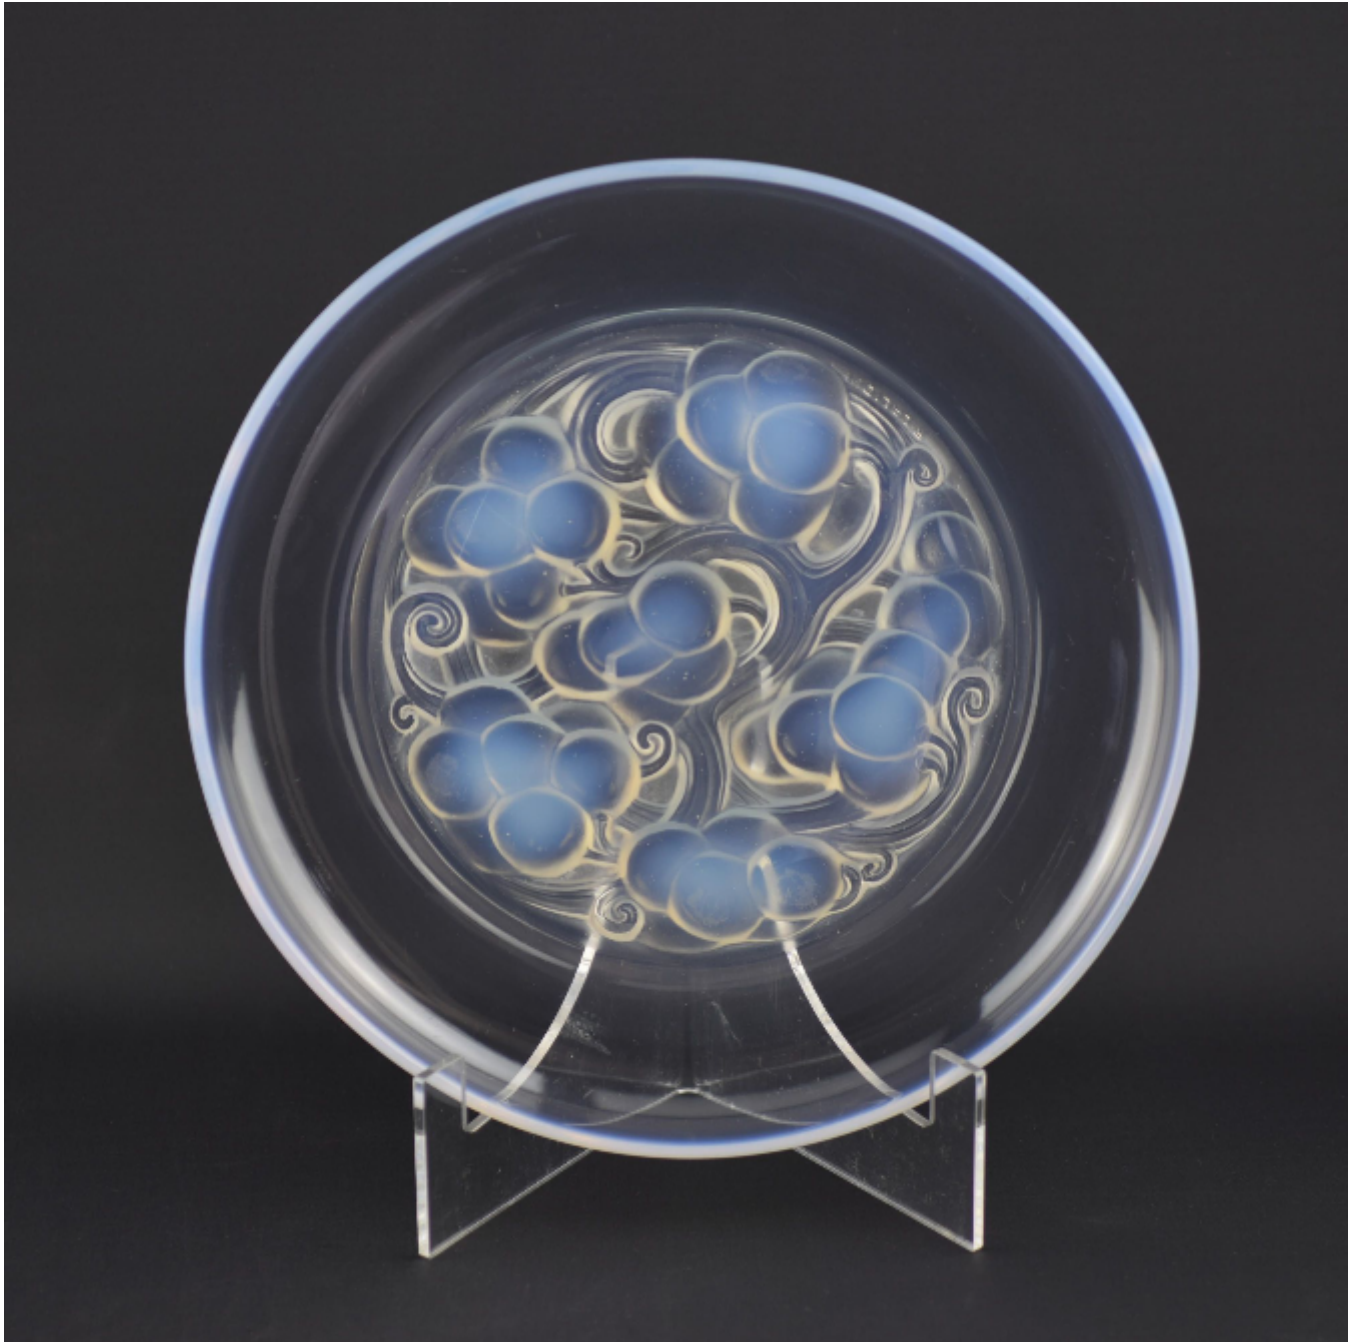

Rene Lalique Marienthal opalescent plate
Rene Lalique

Sold

REF: 2663

Diameter: 22.2 cm (8.7")

Description

Rene Lalique Marienthal opalescent plate

Very nice plate with a strong opalescent rim

Moulded mark R Lalique France

The condition is good ,there are a few minor scratches around the clear border

.

Marcilhac page ref : 702

Model number 3022

Introduced in 1927