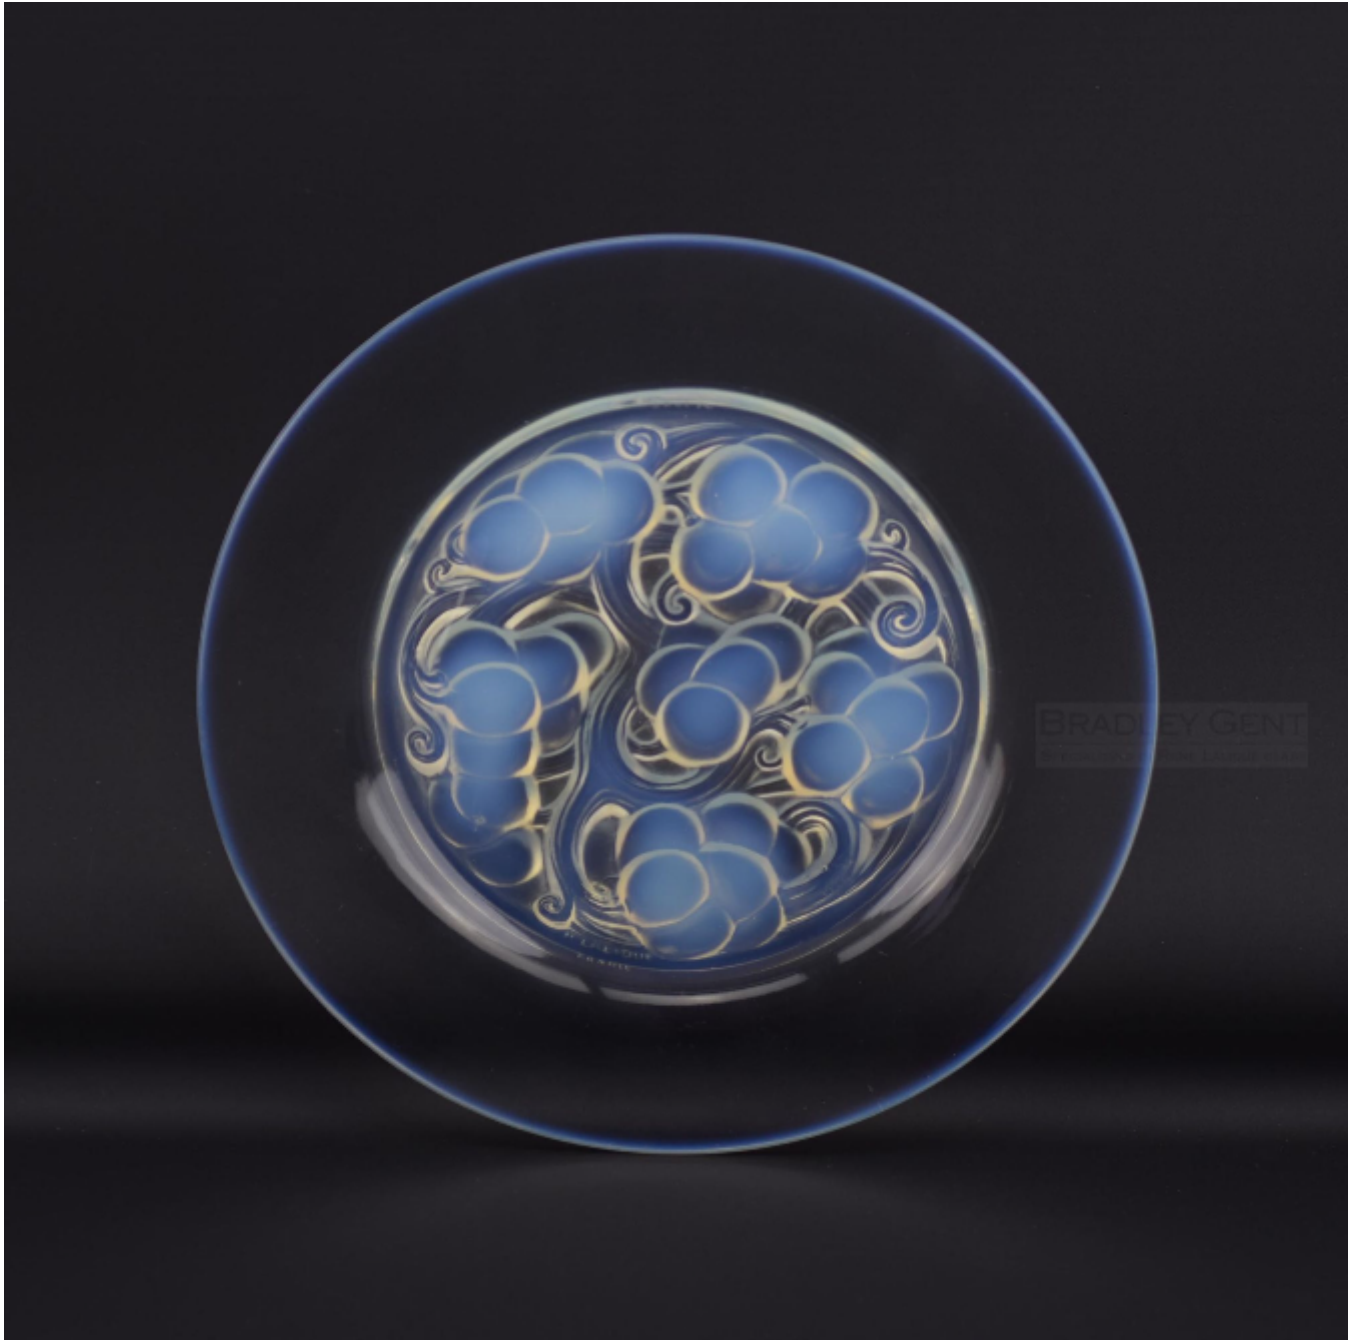

Rene Lalique Marienthal opalescent plate
Rene Lalique

Sold

REF: 2375

Diameter: 23.7 cm (9.3")

Description

Rene Lalique Marienthal opalescent plate

A Very appealing plate moulded with a stylised grape vine design having nice opalescence to the center and to the rim

Moulded mark R Lalique France and engraved No 3022

The condition is very good ,there are a few very tiny scratches which are barely noticeable

Marilhac page ref : 702

Model number 3022

Introduced in 1927