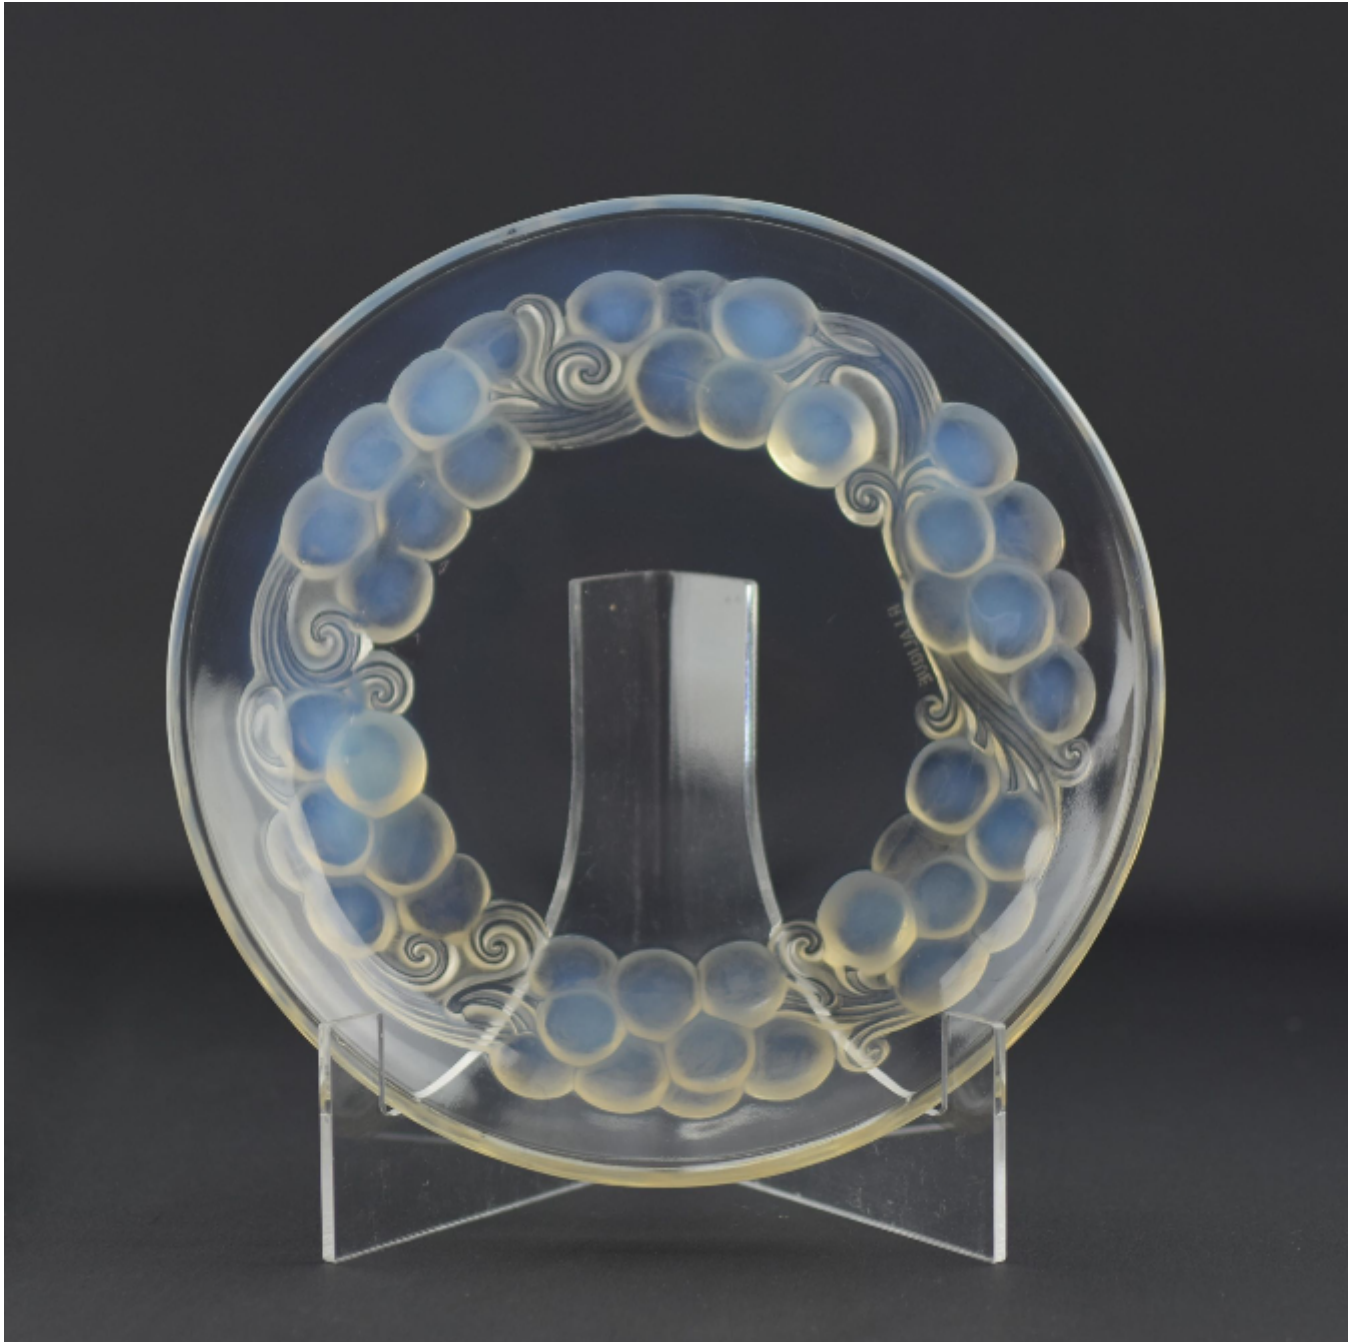

Rene Lalique Marienthal opalescent ice cream plate  
Rene Lalique

Sold

REF: 2665

Diameter: 18.5 cm (7.3")

## Description

Rene Lalique Marienthal opalescent ice cream plate

Slightly dish shaped plate with nice opalescence  
The condition is very good

Stenciled mark R Lalique France

Marcilhac page ref : 704  
Introduced in 1931  
model 3034  
Assiette a glace