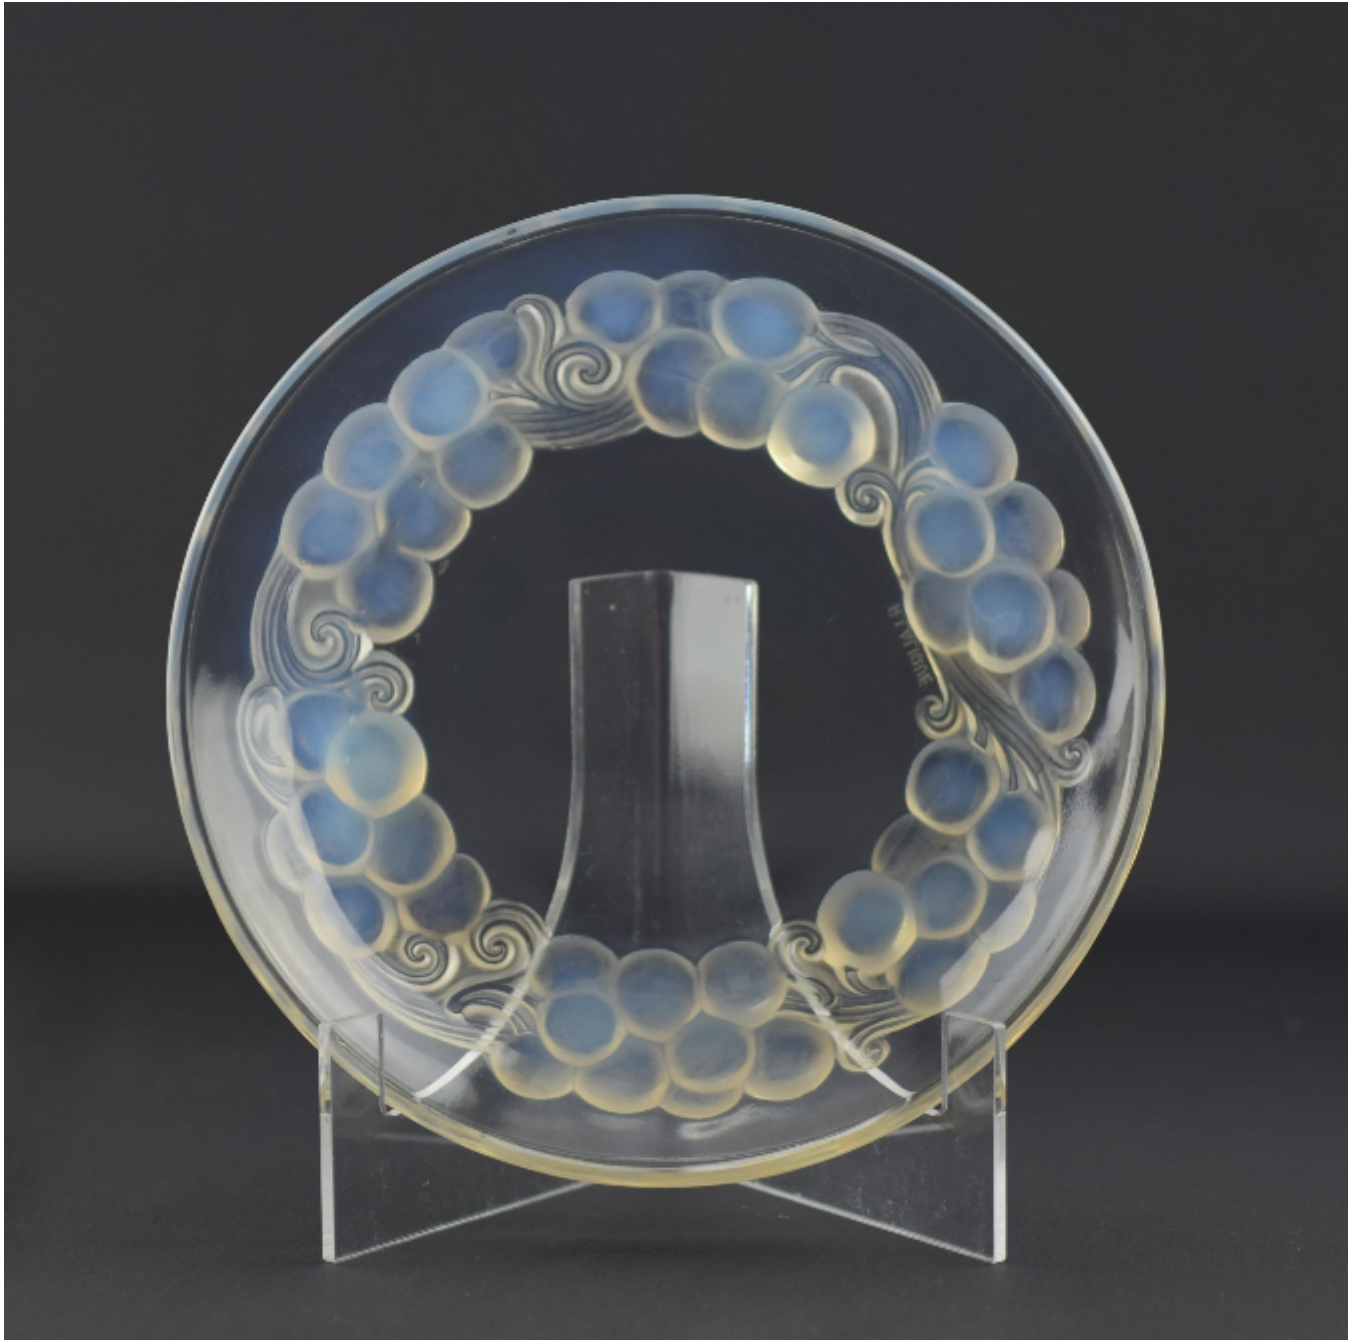

Rene Lalique Marienthal opalescent ice cream plate  
Rene Lalique

Sold

REF: 2665

Diameter: 18.5 cm (7.3")

## Description

Rene Lalique Marienthal opalescent ice cream plate

Slightly dish shaped plate with nice opalescence  
The condition is very good

Stenciled mark R Lalique France

Marcilhac page ref : 704  
Introduced in 1931  
model 3034  
Assiette a glace