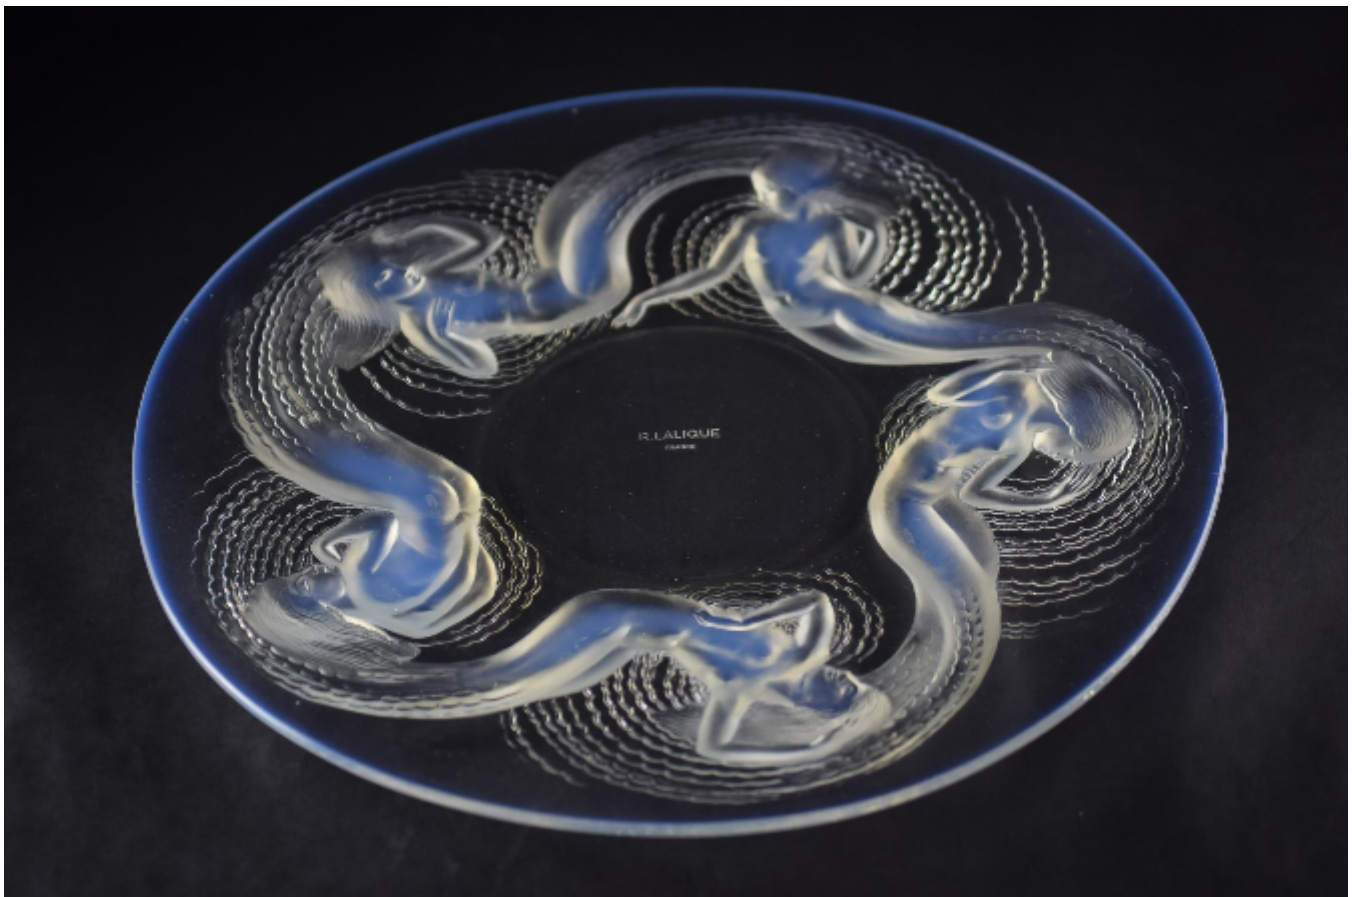

Rene Lalique large opalescent Calypso charger  
Rene Lalique

Sold

REF: 1022

Diameter: 38.5 cm (15.2")

## Description

Rene Lalique large opalescent Calypso Charger

Introduced in 1930

Marcilhac page ref : 301

Model No 414

Note this a large flat plate which is far less common than the shallow bowl version

Excellent condition, a really very fine example with no faults, there are a few internal air bubbles which can be seen in the images none of which are unsightly