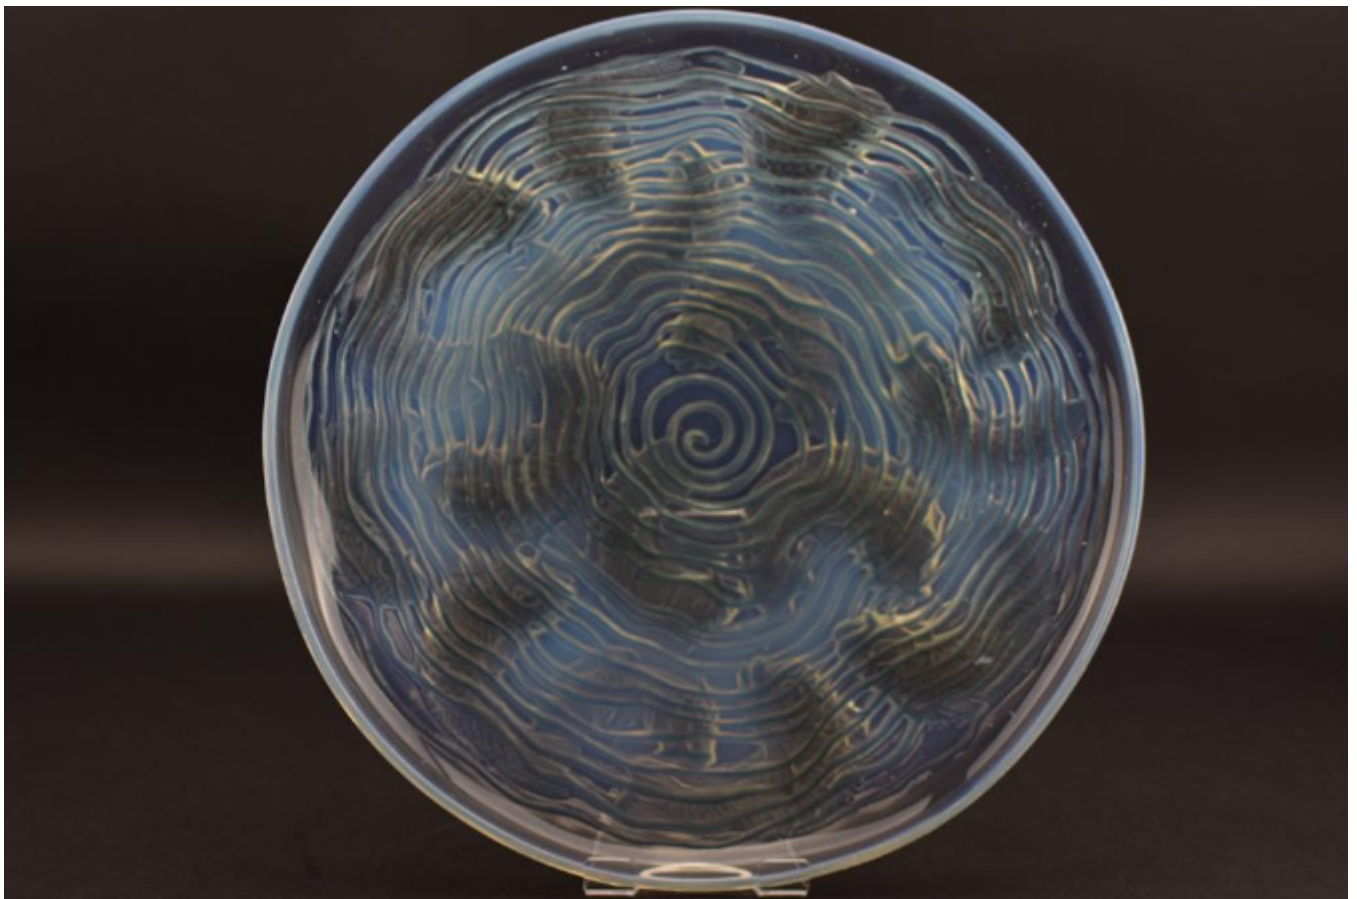

Rene lalique Dauphins opalescent coupe plate
Rene Lalique

Sold

REF: 1902

Diameter: 29.5 cm (11.6")

Description

Rene Lalique opalescent and blue stained Dauphins coupe plate

The condition is very good, there are a few minor surface scratches nothing off putting or detrimental

Stencilled mark to the centre R Lalique France

Marcilhac page ref 303

Model number 423

Introduced in 1932