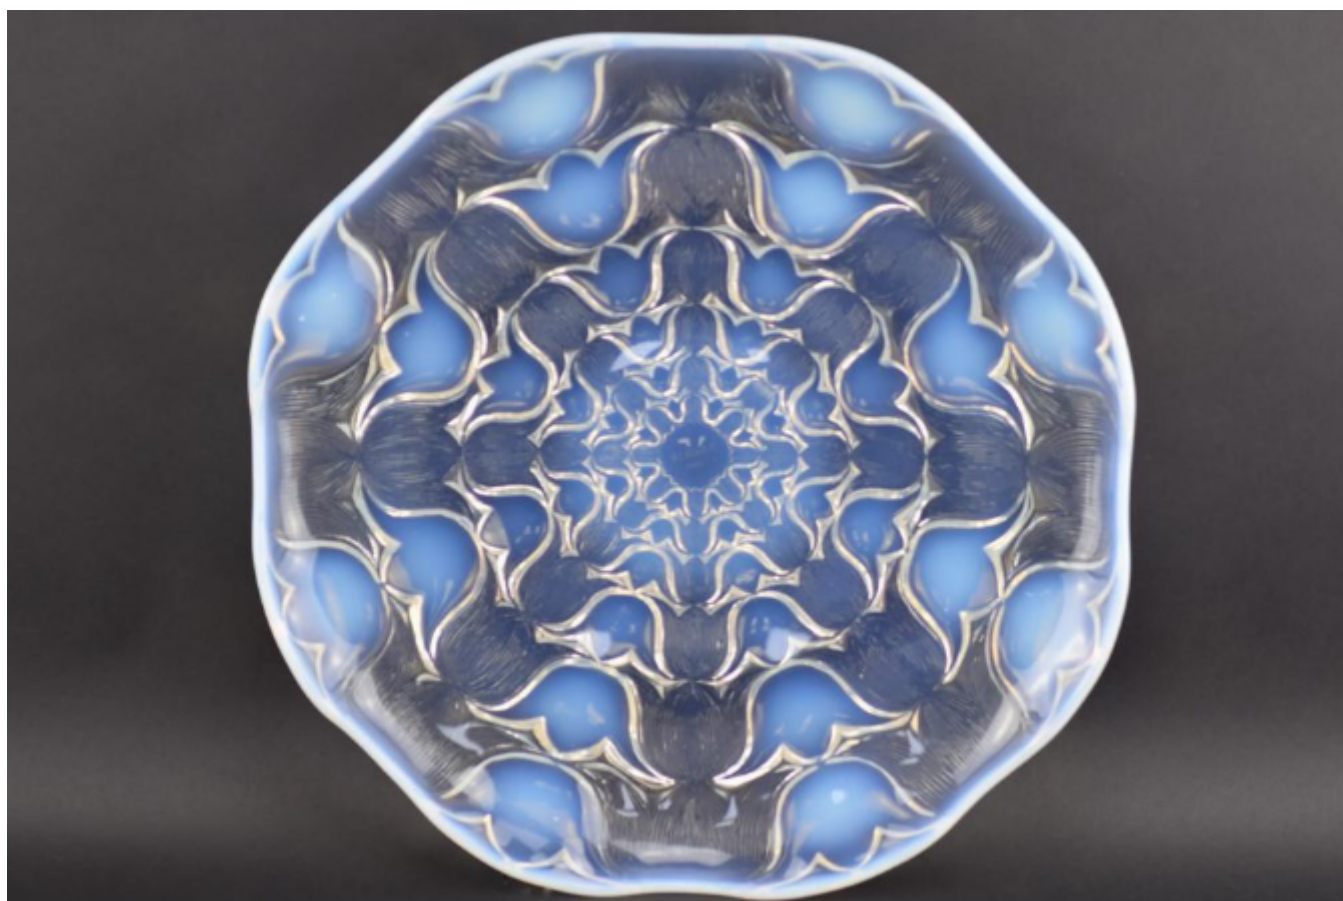

Rene Lalique Campanules coupe plate

Rene Lalique

Sold

REF: 1816

Diameter: 31.5 cm (12.4")

Description

Rene Lalique opalescent Campanules coupe plate.

An extremely nice example with lovely opalescence with a repeating design of bellflower heads from opalescent to clear.

The condition is excellent with do damage faults or surface scratches.

Introduced 1932

Marcilhac page ref:305

model No 10-379