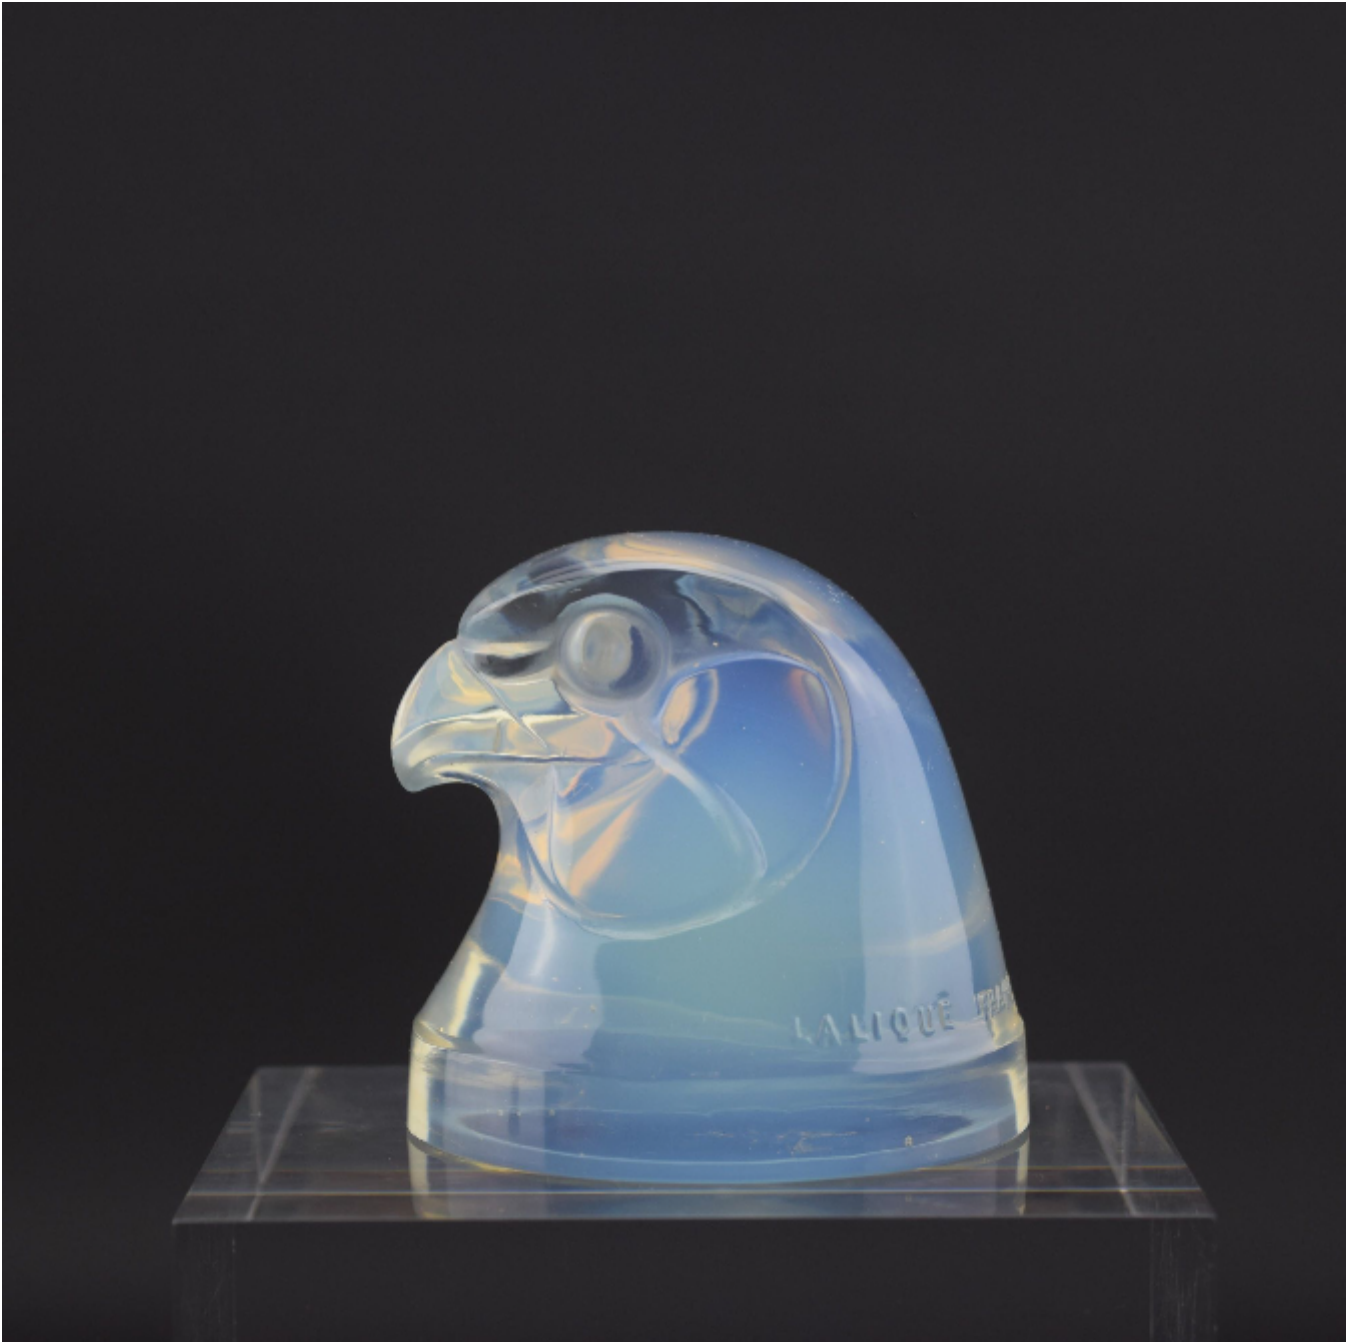

Rene Lalique Tete d'epervier opalescent car mascot
Rene Lalique

Sold

REF: 2706

Height: 6 cm (2.4")

Description

Opalescent Tete d'epervier, Hawks head car mascot
Modelled as a stylised hawks head in a striking art deco manner.

The condition is very good with no damage or faults

Marcilhac page ref 499
Model number 1139
Introduced in 1928
Moulded mark Lalique France