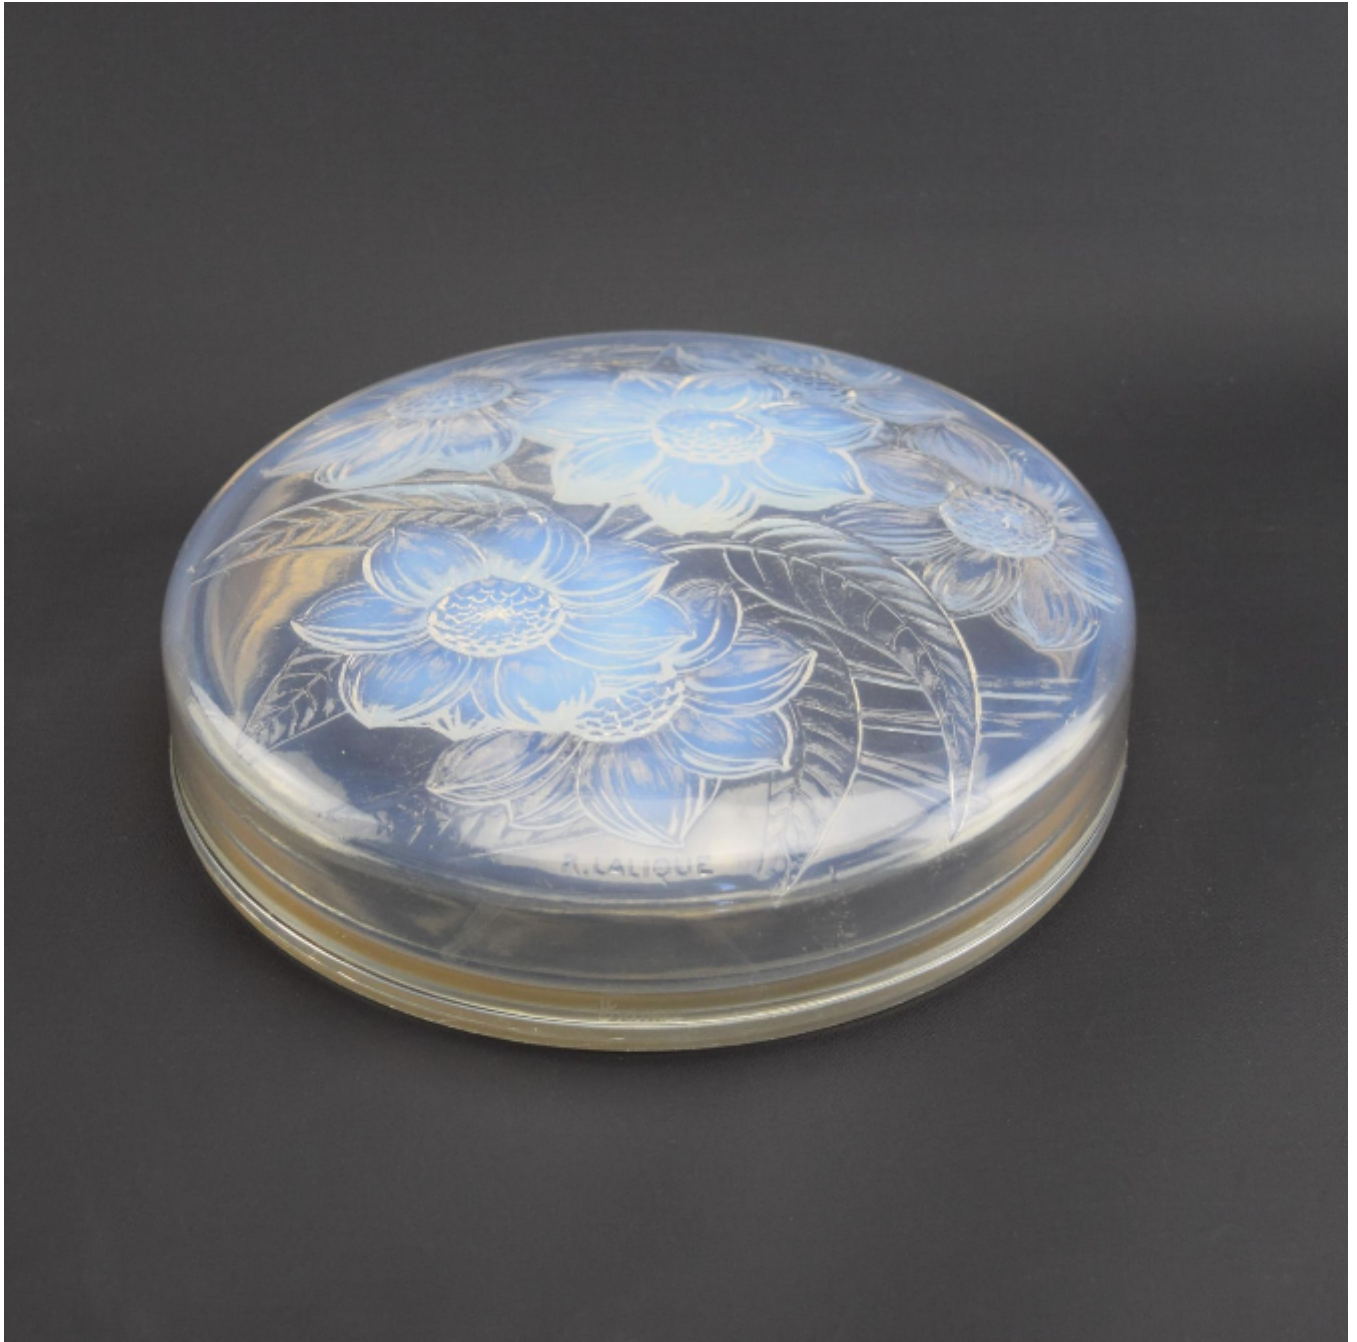

Rene Lalique opalescent Six Dahlia box  
Rene Lalique

£1,795

REF: 3144

Diameter: 21 cm (8.3")

## Description

Rene Lalique opalescent Six Dahlia box

There were two dahlia boxes made, trois dahlia and this one which has six flowers.

This box is the harder one to find, presumably there were less made and therefore fewer turn up.