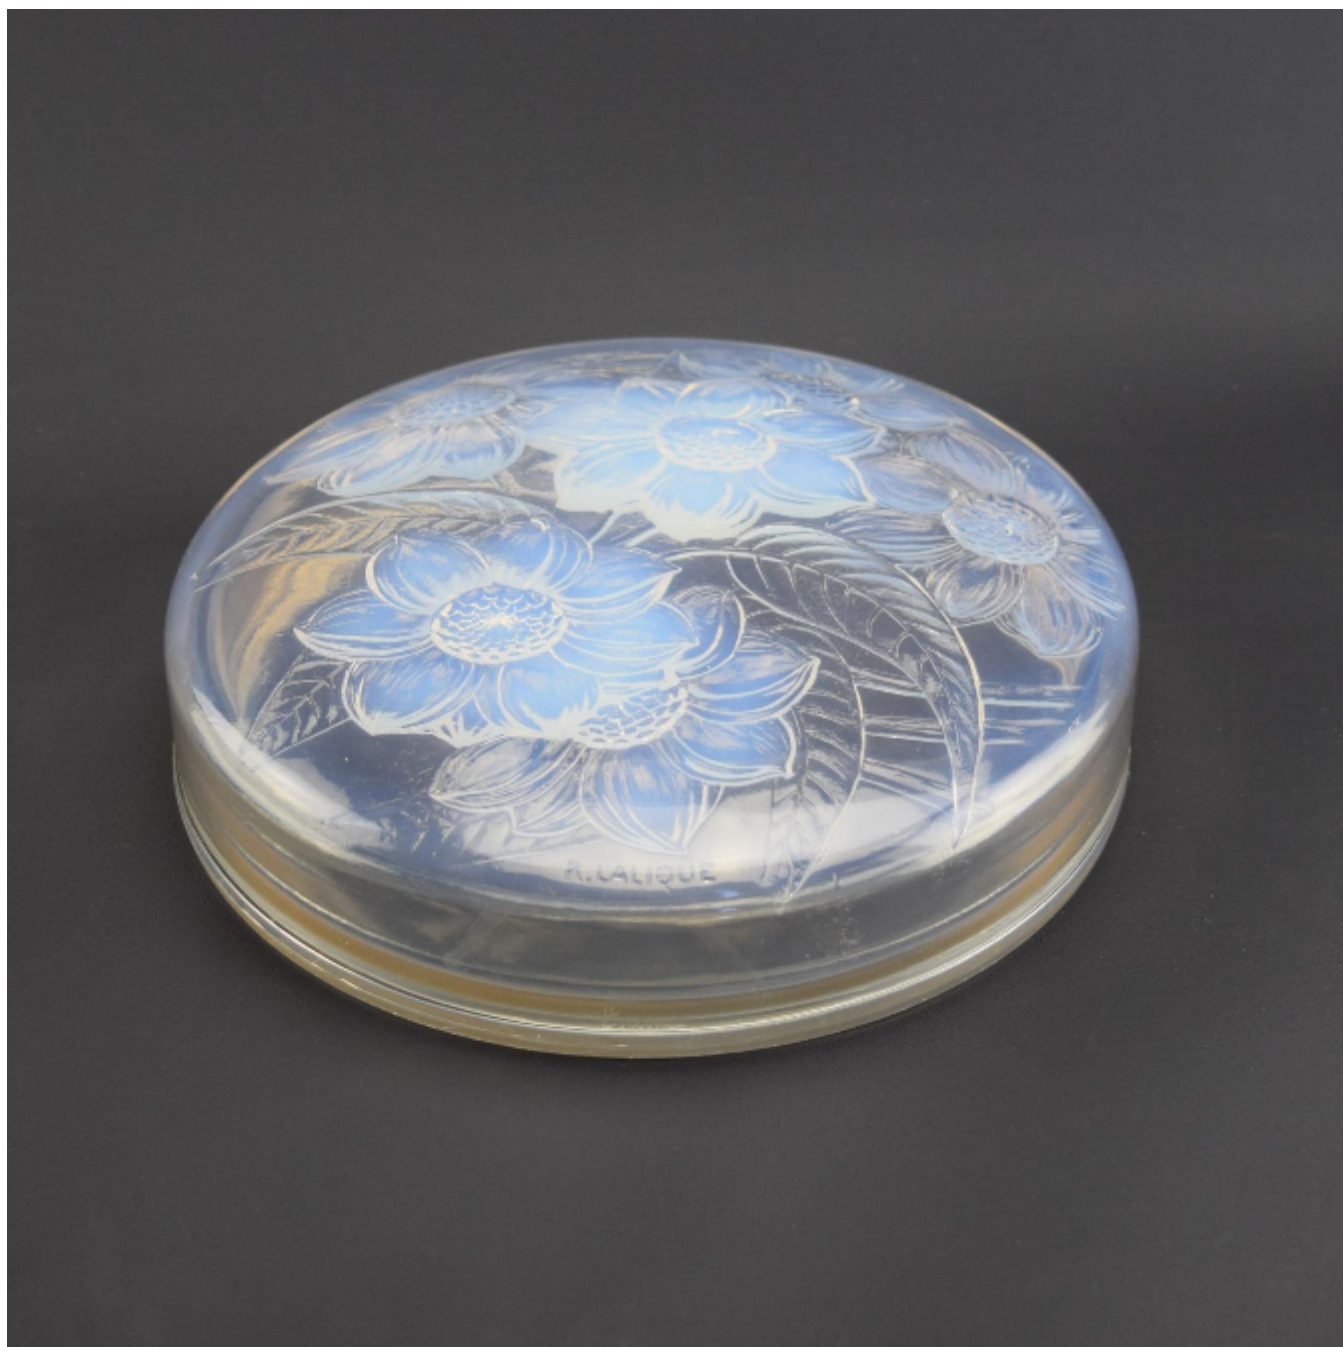

Rene Lalique opalescent Six Dahlia box
Rene Lalique

£1,795

REF: 3144

Diameter: 21 cm (8.3")

Description

Rene Lalique opalescent Six Dahlia box

There were two dahlia boxes made, trois dahlia and this one which has six flowers.

This box is the harder one to find, presumably there were less made and therefore fewer turn up.

Moulded mark R Lalique and engraved France.

The condition is very good there is no damage or faults. There are some small surface scratches here and there, nothing detrimental and expected wear scratches to the base